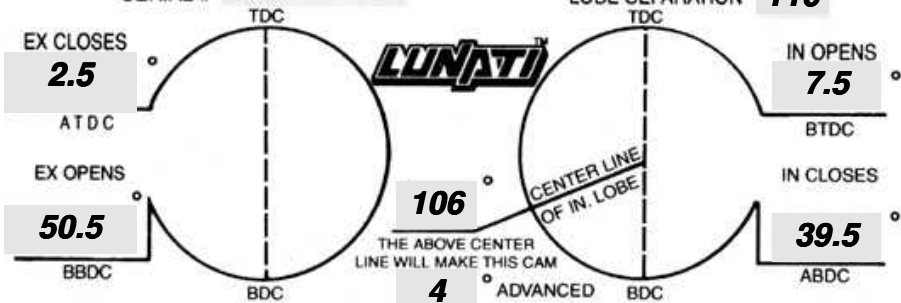

PART # **61603** GRIND # **VDBF-268**

SERIAL # _____ LOBE SEPARATION **110**

THE ABOVE CENTER LINE WILL MAKE THIS CAM **4** ° ADVANCED

LIFT AT VALVE

.552 IN **.564** EX.

ROCKER RATIO

1.730 IN **1.730** EX.

VALVE ADJUSTMENT

.000 IN **.000** EX.

APPLICATION _____

TIMING FIGURES OBTAINED AT .050° TAPPET LIFT

DURATION AT .050° TAPPET LIFT

227 ° IN. **233** EX.

ADVERTISED DURATION

268 ° IN. **276** EX.

PHONE (901) 365-0950