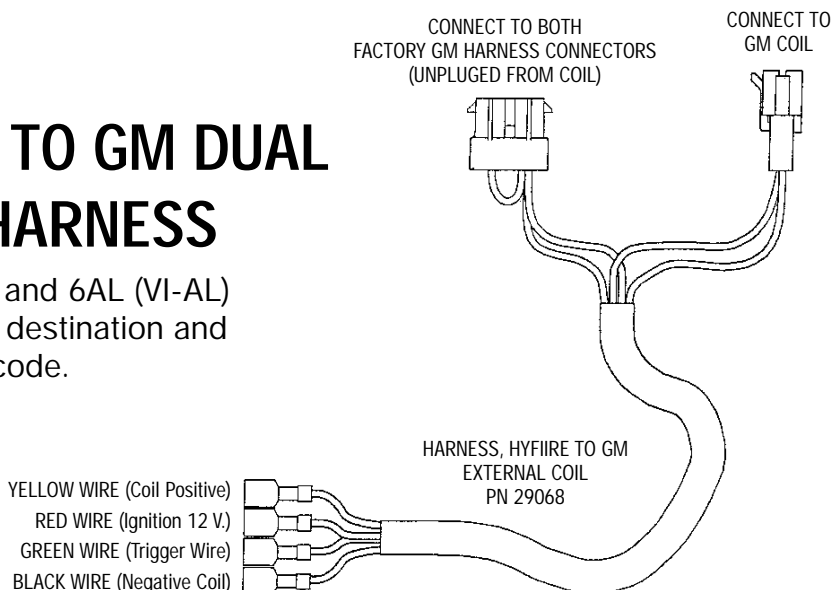

INSTALLATION INSTRUCTIONS

HYFIRE IV & 6 (VI) TO GM DUAL CONNECTOR HARNESS

Can be used on 6A (VI-A and 6AL (VI-AL) by matching the terminal destination and not the color code.

MALLORY IS A DIVISION OF THE MR. GASKET PERFORMANCE GROUP
10601 MEMPHIS AVE. #12, CLEVELAND, OH 44144
216.688.8300 FAX 216.688.8306

FORM 1127
09/03
Made in U.S.A.
Printed in U.S.A.

www.mrgasket.com

INSTALLATION INSTRUCTIONS

HYFIRE IV & 6 (VI) TO GM DUAL CONNECTOR HARNESS

Can be used on 6A (VI-A and 6AL (VI-AL) by matching the terminal destination and not the color code.