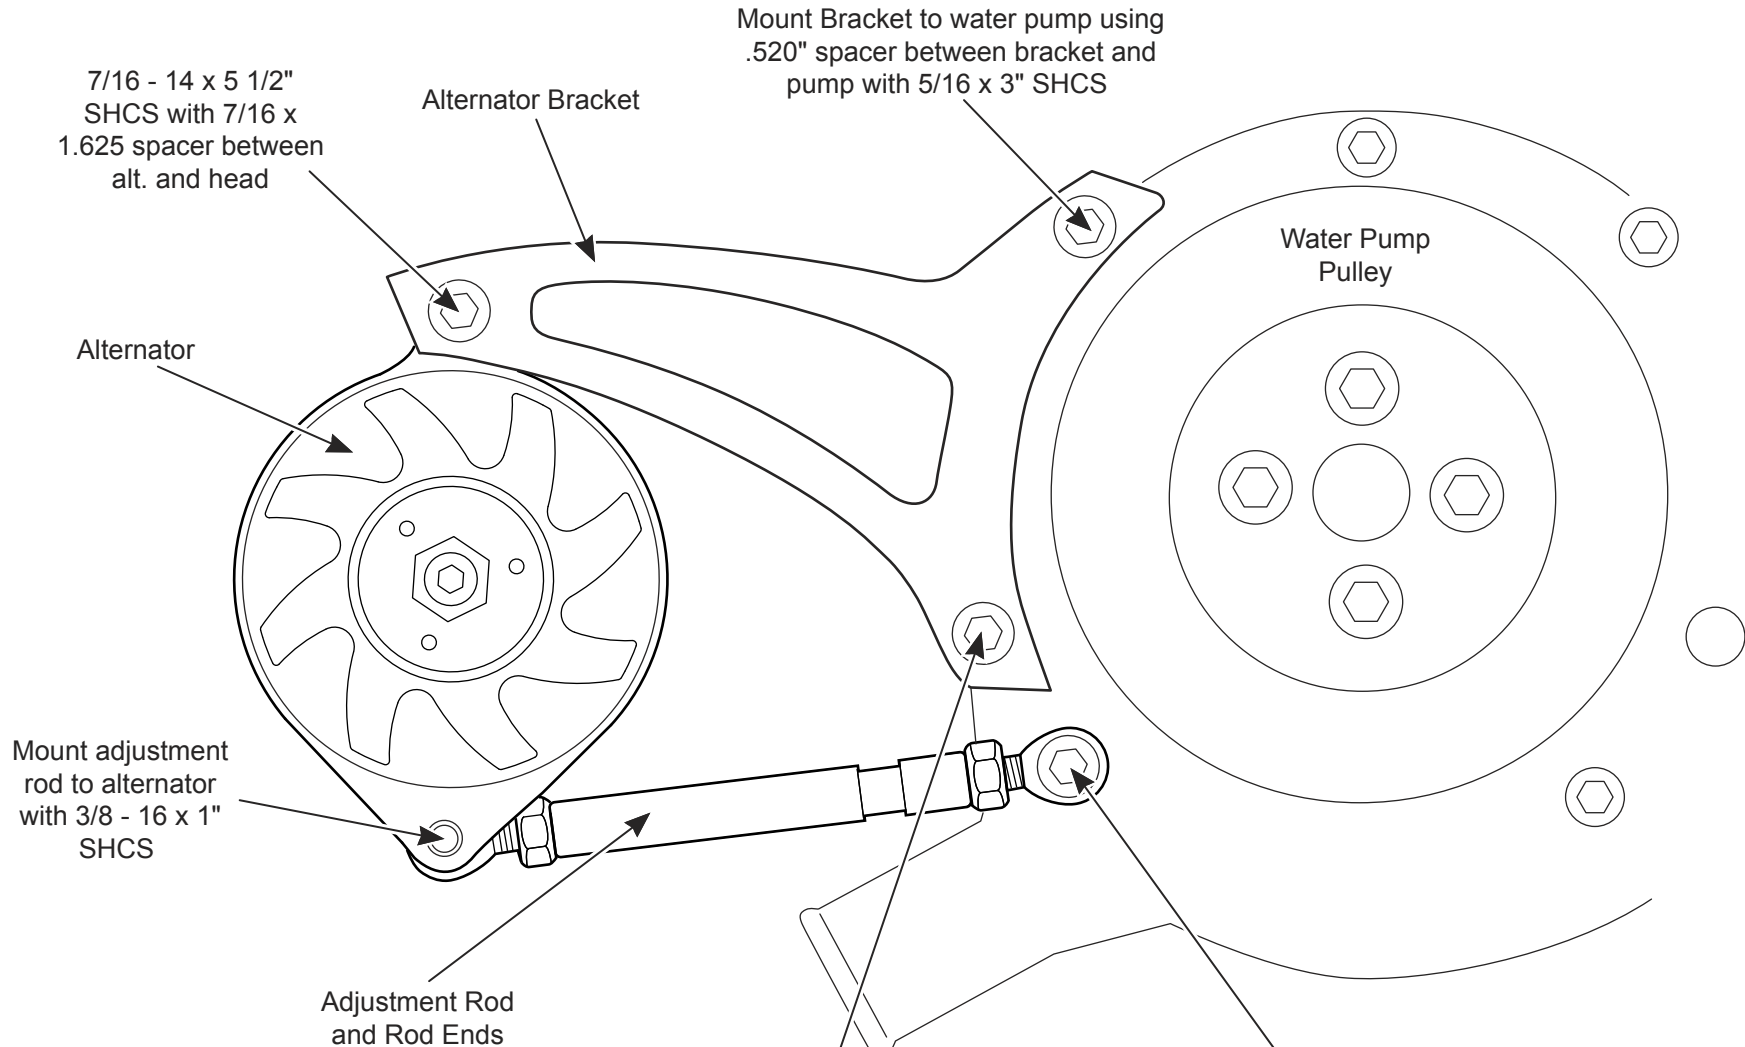

Ford 289-302-351W Alternator Bracket Kit

Part# 30160, 30170, 30360, 30370, 30351, 30391,

Belt Sizes for Serpentine Kits:

289-302 Kits #30160 and #30170 use Dayco #5060380

351W Kits #30360 and #30370 use Dayco #5060400