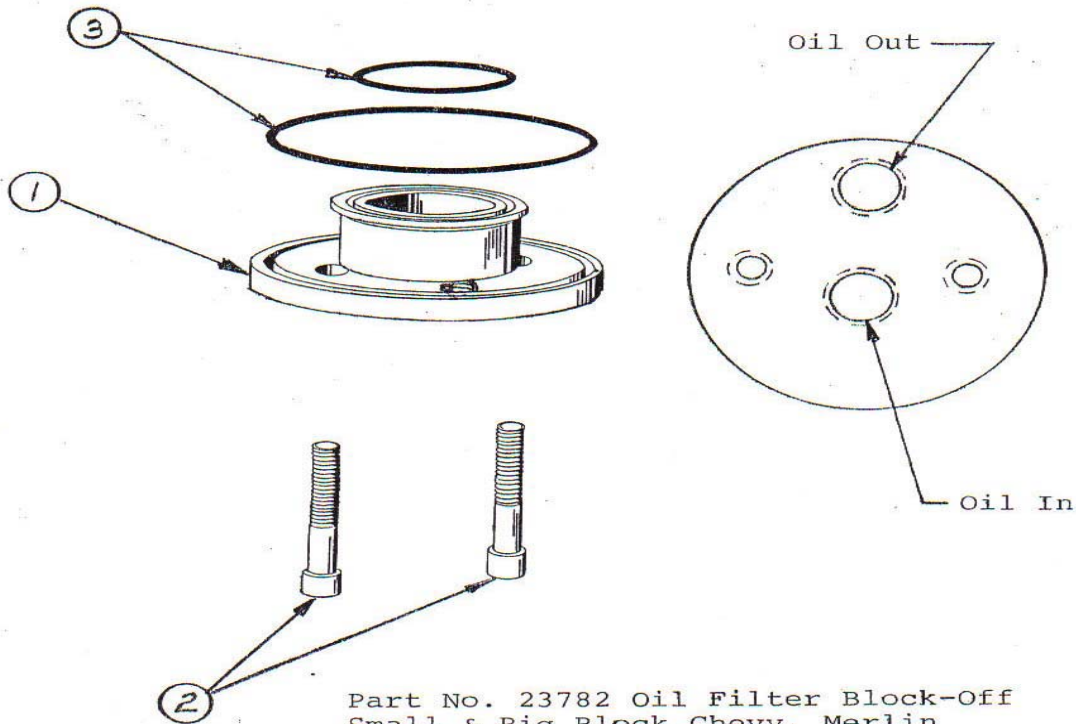

INSTALLATION INSTRUCTIONS

PART NUMBER 23782

Part No. 23782 Oil Filter Block-Off
Small & Big Block Chevy, Merlin

- 1 - Block-Off Plate (1)
- 2 - 5/16-18 x 1 1/2 SHCS (2)
- 3 - O-Rings (2)

This adapter is designed to be used with dry sump systems, external oil pumps or remote mount oil filters.

Assmeble the components and note inlet & outlet ports as per drawing. Inlet & outlet ports are tapped for 1/2 NPT fittings.

**For Technical Assistance, Call Moroso's Tech Line at
(203) 458-0542, 8:30am – 5:00pm Eastern Time**