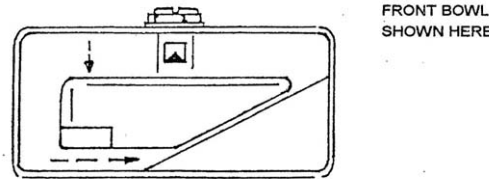

CAUTION: USE THESE FLOATS IN THE CORRECT POSITION, AS SHOWN ABOVE.

PARTS LIST

- 1 HOLLEY FLOAT, MACHINED, FRONT
- 1 HOLLEY FLOAT, MACHINED, REAR

INSTALLATION INSTRUCTIONS
P/N 65432 – OVAL TRACK FLOAT

FOR CENTER HUNG CATHEDRAL STYLE FUEL BOWLS

THIS DIAGRAM SHOWS FUEL SLOSHING TO THE SIDE OF THE FLOAT BOWL. THIS HAPPENS WHEN THE CAR IS GOING AROUND A BEND IN THE TRACK.

CAUTION: USE THESE FLOATS IN THE CORRECT POSITION, AS SHOWN ABOVE.

PARTS LIST