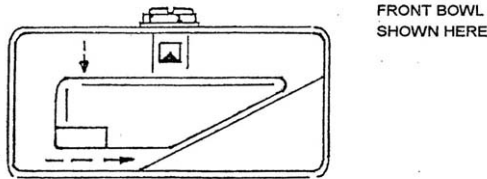

INSTALLATION INSTRUCTIONS
P/N 65432 – OVAL TRACK FLOAT

FOR CENTER HUNG CATHEDRAL STYLE FUEL BOWLS

THIS DIAGRAM SHOWS FUEL SLOSHING TO THE SIDE OF THE FLOAT BOWL. THIS HAPPENS WHEN THE CAR IS GOING AROUND A BEND IN THE TRACK.

THIS DIAGRAM SHOWS FUEL SLOSHING TO THE SIDE OF THE FLOAT BOWL. THIS HAPPENS WHEN THE CAR IS GOING AROUND A BEND IN THE TRACK.

CAUTION: USE THESE FLOATS IN THE CORRECT POSITION, AS SHOWN ABOVE.

PARTS LIST