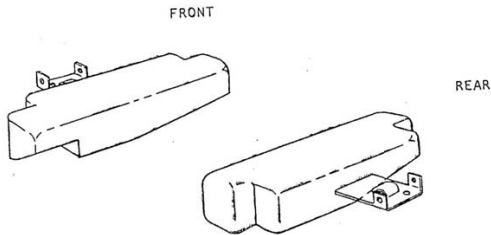

INSTALLATION INSTRUCTIONS
P/N 65432 – OVAL TRACK FLOAT

FOR CENTER HUNG CATHEDRAL STYLE FUEL BOWLS

THIS DIAGRAM SHOWS FUEL SLOSHING TO THE SIDE OF THE FLOAT BOWL. THIS HAPPENS WHEN THE CAR IS GOING AROUND A BEND IN THE TRACK.

THIS DIAGRAM SHOWS FUEL SLOSHING TO THE SIDE OF THE FLOAT BOWL. THIS HAPPENS WHEN THE CAR IS GOING AROUND A BEND IN THE TRACK.

CAUTION: USE THESE FLOATS IN THE CORRECT POSITION, AS SHOWN ABOVE.

PARTS LIST