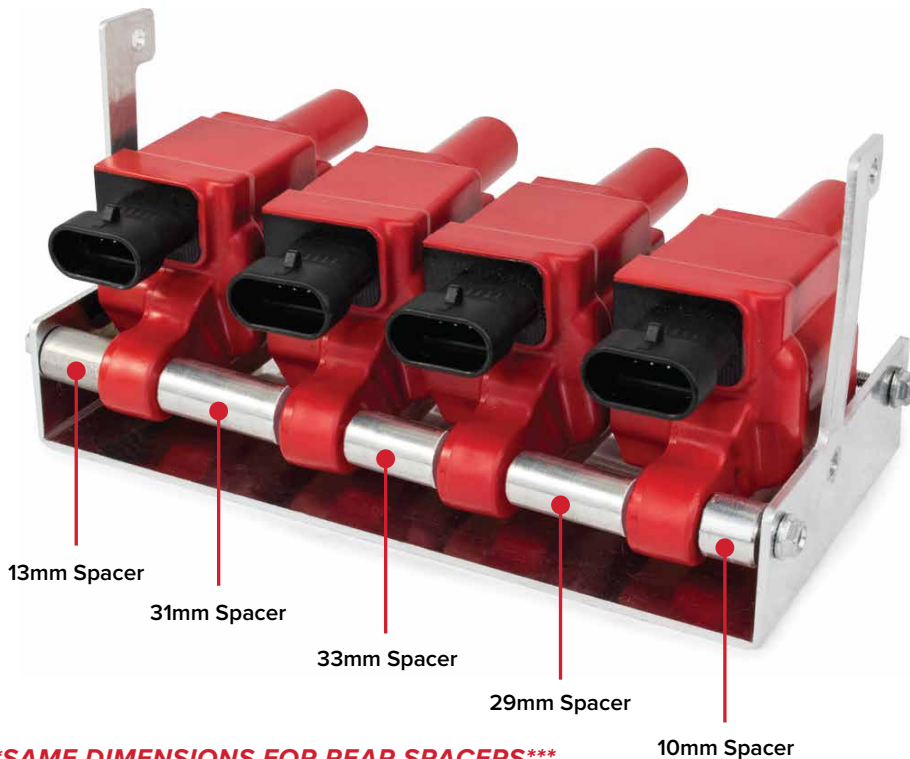

# GM LSX ALUMINUM REMOTE IGNITION COIL MOUNTING BRACKET DIMENSIONS

**\*\*\*SAME DIMENSIONS FOR REAR SPACERS\*\*\***