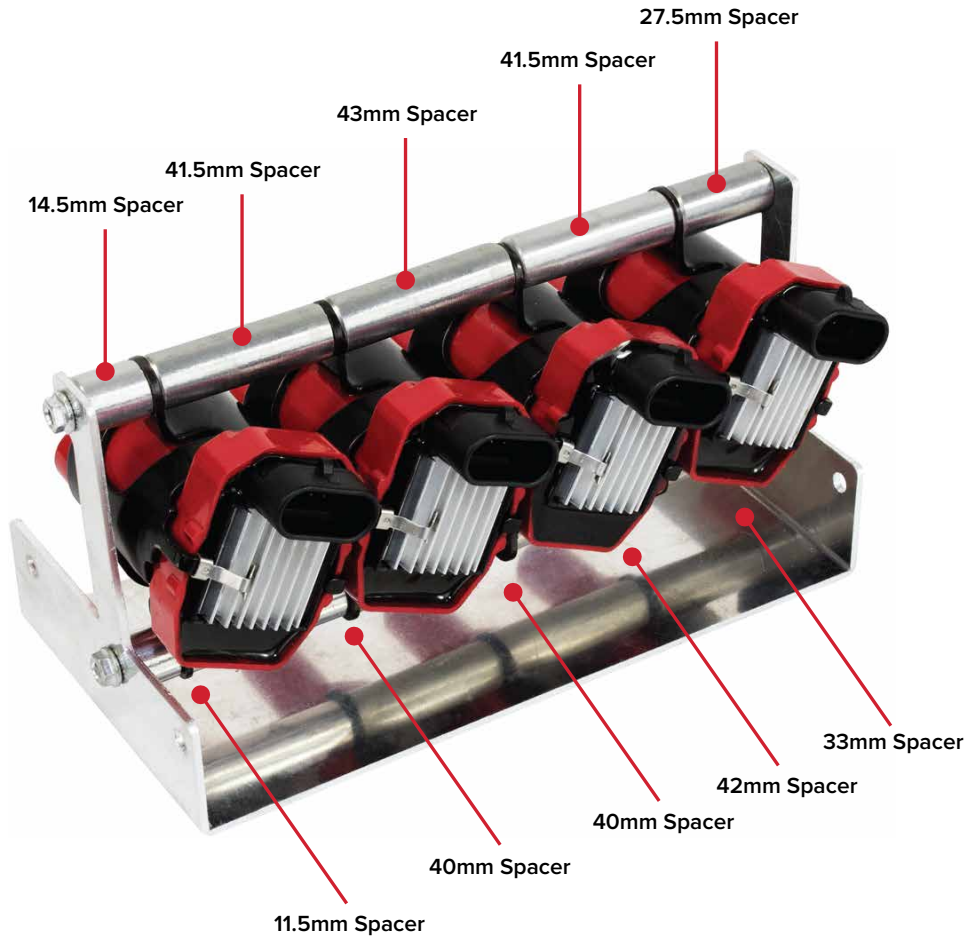

# GM LSX ALUMINUM REMOTE IGNITION COIL MOUNTING BRACKET DIMENSIONS

**\*\*\*SAME DIMENSIONS FOR REAR SPACERS\*\*\***