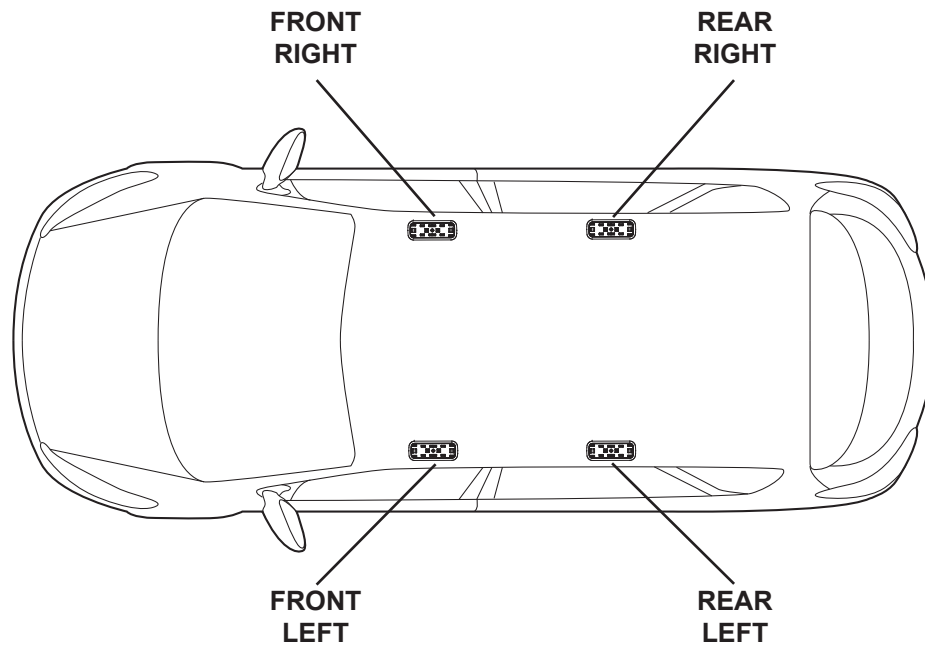

DK512 / DK512H VA, Aero, Euro & HD Crossbar Instruction

Measurement A: CENTRE of door jamb to CENTRE arrow of leg foot plate.

Measurement B: CENTRE of Front leg foot plate arrow to CENTRE of Rear leg foot plate arrow.

If your vehicle is not listed on this fitting instruction please refer to your countries Rhino-Rack web site for the latest information.

NOTE:

Please refer to page 3 for measurements relating to the images on this page.