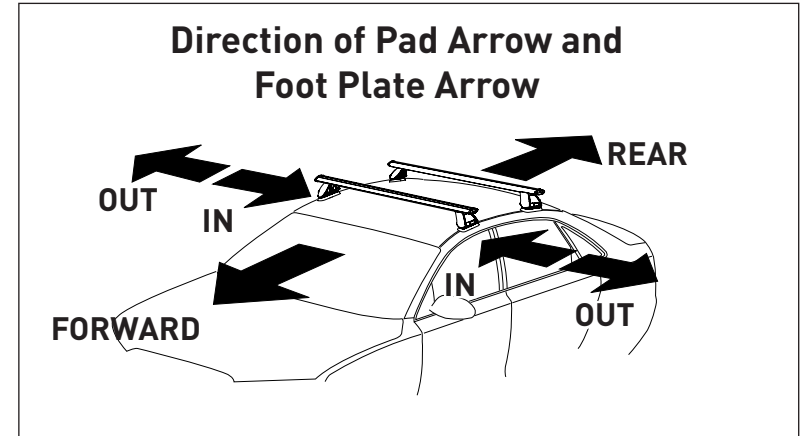

DK512 / DK512H VA, Aero, Euro & HD Crossbar Instruction

Measurement A: CENTRE of door jamb to CENTRE arrow of leg foot plate.

Measurement B: CENTRE of Front leg foot plate arrow to CENTRE of Rear leg foot plate arrow.

If your vehicle is not listed on this fitting instruction please refer to your countries Rhino-Rack web site for the latest information.

NOTE:

Please refer to page 3 for measurements relating to the images on this page.