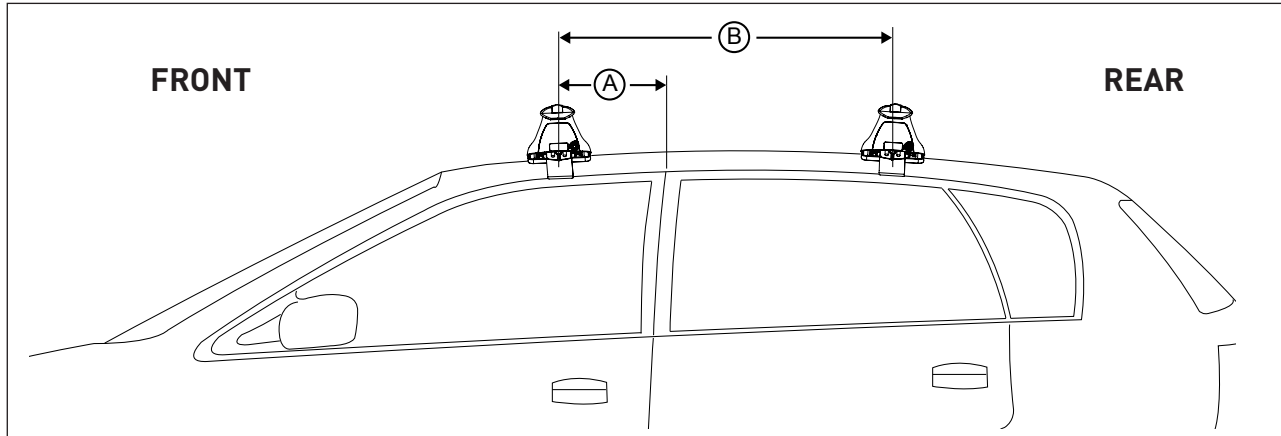

DK512 / DK512H VA, Aero, Euro & HD Crossbar Instruction

Measurement A: CENTRE of door jamb to CENTRE arrow of leg foot plate.

Measurement B: CENTRE of Front leg foot plate arrow to CENTRE of Rear leg foot plate arrow.

If your vehicle is not listed on this fitting instruction please refer to your countries Rhino-Rack web site for the latest information.

NOTE:

Please refer to page 3 for measurements relating to the images on this page.