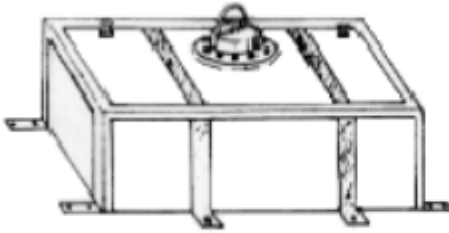

## RCI MOUNTING INSTRUCTIONS

RCI FUEL CELL

1. You must mount your RCI Fuel Cell to meet the rules of your classification
2. RCI Fuel Cells that are 22 gallons and larger must have a solid floor to support the weight of the fuel cell from distorting the shape of the cell.
3. The mounting of your RCI Fuel Cell can be made easier by using the RCI Strap Kit.
4. RCI recommends the removal of any sharp edges from aluminum or sheet metal around the cell that may penetrate the fuel cell upon impact.