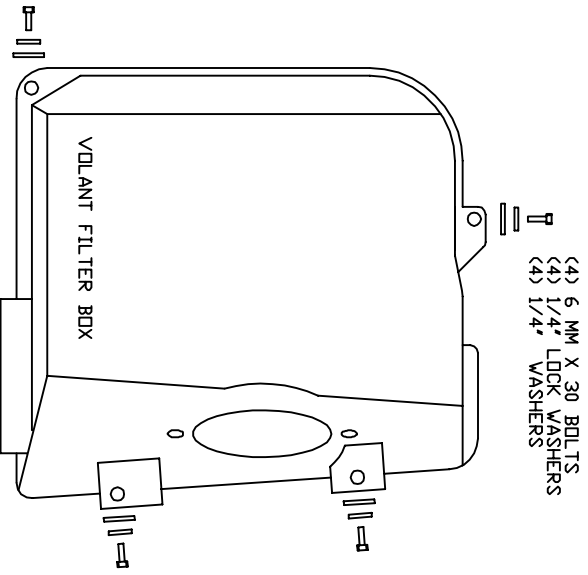

VOLANT AIR INTAKE SYSTEMS
 PART NO.: 15760
 INSTALLATION INSTRUCTIONS
 WWW.VOLANTPERFORMANCE.COM
 TECH SUPPORT: (909) 476-7225

15760 PARTS LIST

1	VOLANT FILTER BOX	4	6 MM X 30 BOLTS
1	VOLANT AIR DUCT	2	1/4"-20 BOLTS
1	VOLANT ADAPTER	6	1/4" LOCK WASHERS
1	RAM FILTER W/CLAMP	6	1/4" WASHERS
2	#060 CLAMPS	2	VOLANT RUBBER GROMMETS
2	#072 CLAMPS	1	1/2" X 10 1/2" BREATHER HOSE
1	3 1/2" X 3' HUMP HOSE		

TOP VIEW

SIDE VIEW