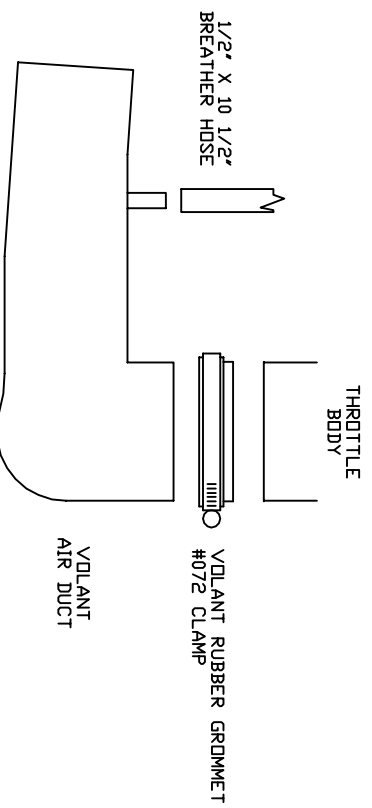

VOLANT AIR INTAKE SYSTEMS
 PART NO.: 15760
 INSTALLATION INSTRUCTIONS
 WWW.VOLANTPERFORMANCE.COM
 TECH SUPPORT: (909) 476-7225

15760 PARTS LIST

1	VOLANT FILTER BOX	4	6 MM X 30 BOLTS
1	VOLANT AIR DUCT	2	1/4"-20 BOLTS
1	VOLANT ADAPTER	6	1/4" LOCK WASHERS
1	RAM FILTER W/CLAMP	6	1/4" WASHERS
2	#060 CLAMPS	2	VOLANT RUBBER GROMMETS
2	#072 CLAMPS	1	1/2" X 10 1/2" BREATHER HOSE
1	3 1/2" X 3' HUMP HOSE		

TOP VIEW

SIDE VIEW