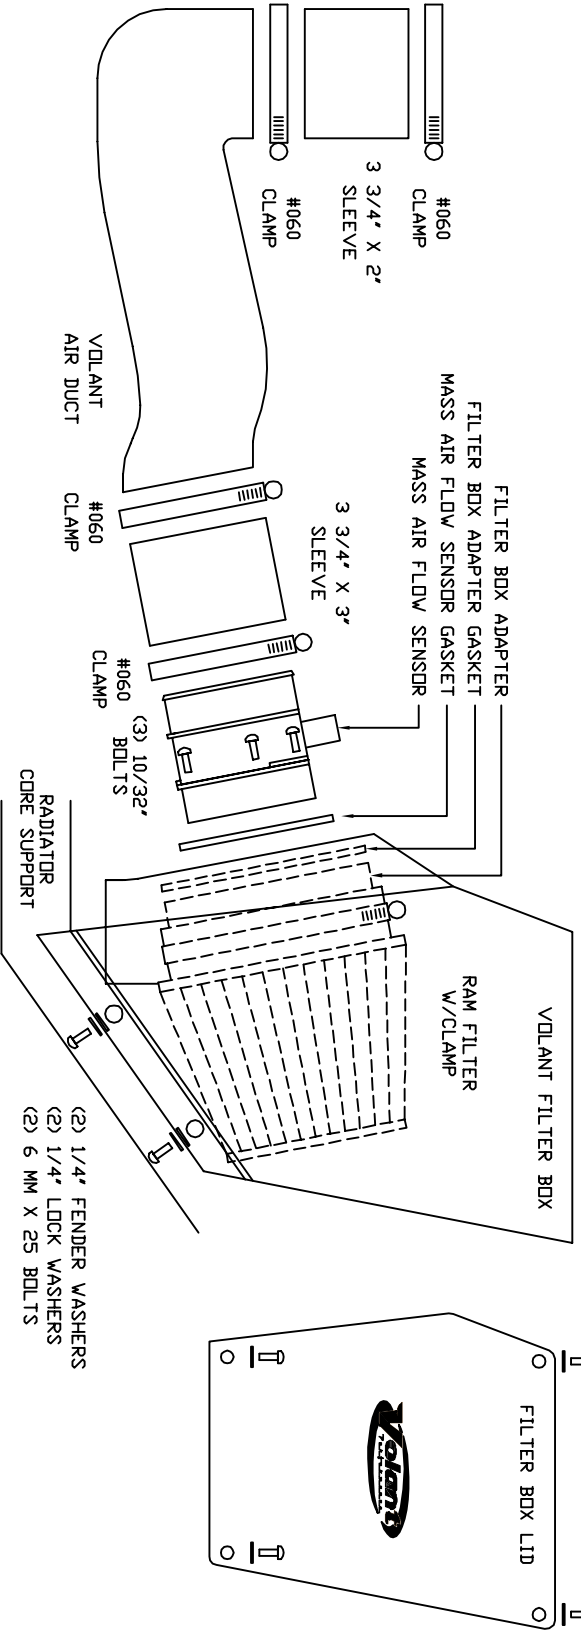

VOLANT AIR INTAKE SYSTEMS
 PART NO.: 15857150
 INSTALLATION INSTRUCTIONS
 WWW.VOLANTPERFORMANCE.COM
 TECH SUPPORT: (909) 476-7225

15857150 PARTS LIST			
1	VOLANT FILTER BOX	4	#060 CLAMPS
1	VOLANT FILTER BOX LID	4	1/4"-20 TRUSS HEAD SCREWS
1	VOLANT FILTER BOX ADAPTER	3	10/32" BOLTS
1	VOLANT AIR DUCT	2	6 MM X 25 BOLTS
1	RAM FILTER W/CLAMP	2	1/4" FENDER WASHERS
1	3 1/2" X 2" SLEEVE	2	1/4" LOCK WASHERS
1	3 3/4" X 3" SLEEVE	4	1/4" RUBBER WASHERS

(4) 1/4"-20 TRUSS HEAD SCREWS
 (4) 1/4" RUBBER WASHERS

(2) 1/4" FENDER WASHERS
 (2) 1/4" LOCK WASHERS
 (2) 6 MM X 25 BOLTS