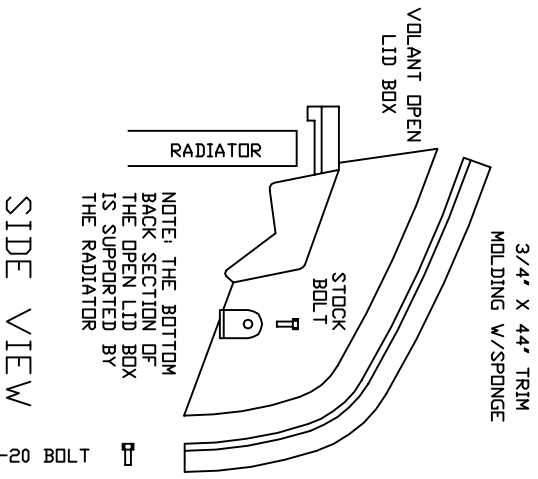

VOLANT AIR INTAKE SYSTEMS  
 PART NO.: 15958C  
 INSTALLATION INSTRUCTIONS  
 WWW.VOLANTPERFORMANCE.COM  
 TECH SUPPORT: (909) 476-7225

15958C PARTS LIST			
1	VOLANT AIR DUCT	1	1/2" RUBBER GROMMET
1	VOLAN OPEN LID BOX	1	6 1/2" BRACKET
1	RAM FILTERS W/CLAMPS	1	2" L BRACKET
1	#056 CLAMP	1	3/4" X 44" TRIM W/SPONGE
2	1/4"-20 BLACK BOLTS		
2	1/4" LOCK WASHERS		
2	1/4" WASHERS		

- 1/4"-20 BOLT
- 1/4" LOCK WASHER
- 1/4" WASHER
- 2" L BRACKET