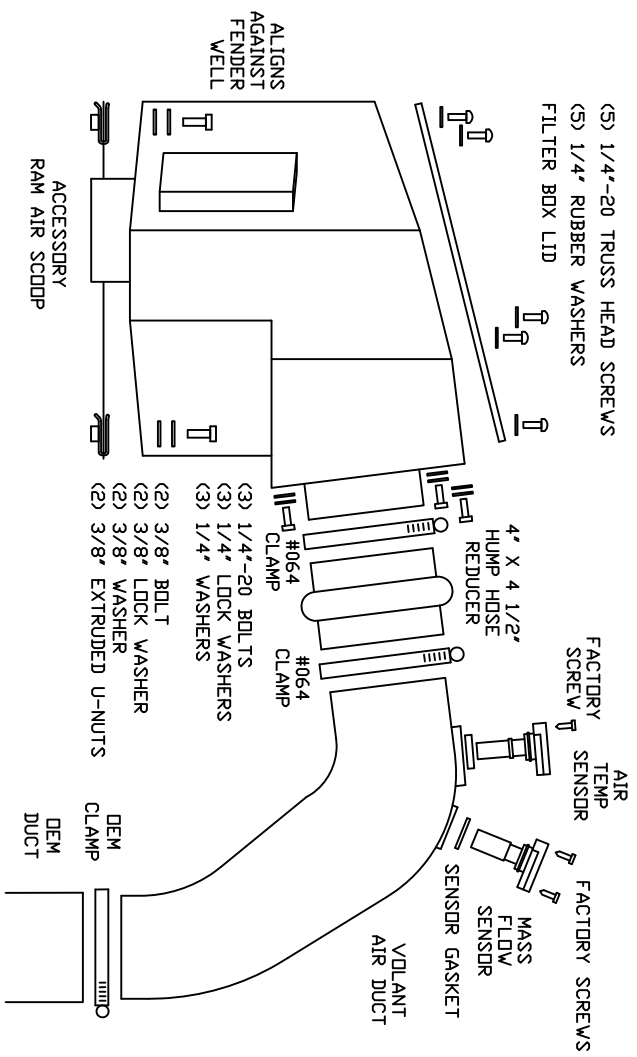

VOLANT COOL AIR INTAKES
 PART NO: 16067
 INSTALLATION INSTRUCTIONS
 WWW.VOLANT.COM
 TECH SUPPORT: (909) 481-3888

16067 PARTS LIST					
1	VOLANT FILTER BOX	3	1/4"-20 BOLTS	5	1/4" RUBBER WASHERS
1	VOLANT FILTER BOX LID	2	3/8" BOLT	1	RUBBER GASKET
1	VOLANT FILTER BOX ADAPTER	4	1/4" LOCK WASHERS	1	6 MM X 25 BOLT
1	VOLANT AIR DUCT	5	1/4" WASHERS	1	6 MM NUT
1	RAM FILTER W/CLAMP	2	3/8" WASHER	1	VOLANT BRACKET
1	4" X 4 1/2" HUMPHOSE REDCR	2	3/8" LOCK WASHER		
2	#064 CLAMPS	5	1/4"-20 TRUSS HEAD SCREWS		

SIDE VIEW

TOP VIEW

- 6 MM BOLT
- 1/4"-20 WASHER
- VOLANT BRACKET
- VOLANT FILTER BOX
- 1/4"-20 WASHER
- 1/4" LOCK WASHER
- 6 MM NUT