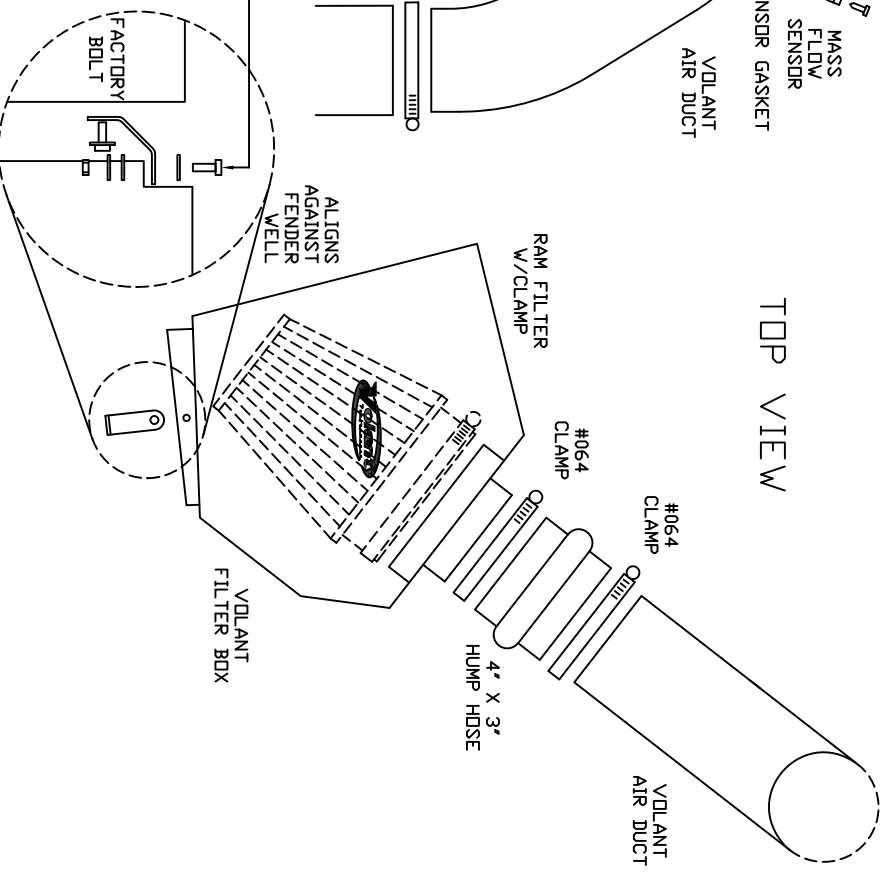

VOLANT COOL AIR INTAKES
 PART NO: 16067
 INSTALLATION INSTRUCTIONS
 WWW.VOLANT.COM
 TECH SUPPORT: (909) 481-3888

16067 PARTS LIST					
1	VOLANT FILTER BOX	3	1/4"-20 BOLTS	5	1/4" RUBBER WASHERS
1	VOLANT FILTER BOX LID	2	3/8" BOLT	1	RUBBER GASKET
1	VOLANT FILTER BOX ADAPTER	4	1/4" LOCK WASHERS	1	6 MM X 25 BOLT
1	VOLANT AIR DUCT	5	1/4" WASHERS	1	6 MM NUT
1	RAM FILTER W/CLAMP	2	3/8" WASHER	1	VOLANT BRACKET
1	4" X 4 1/2" HUMPHOSE REDCR	2	3/8" LOCK WASHER		
2	#064 CLAMPS	5	1/4"-20 TRUSS HEAD SCREWS		

SIDE VIEW

TOP VIEW

- 6 MM BOLT
- 1/4"-20 WASHER
- VOLANT BRACKET
- VOLANT FILTER BOX
- 1/4"-20 WASHER
- 1/4" LOCK WASHER
- 6 MM NUT