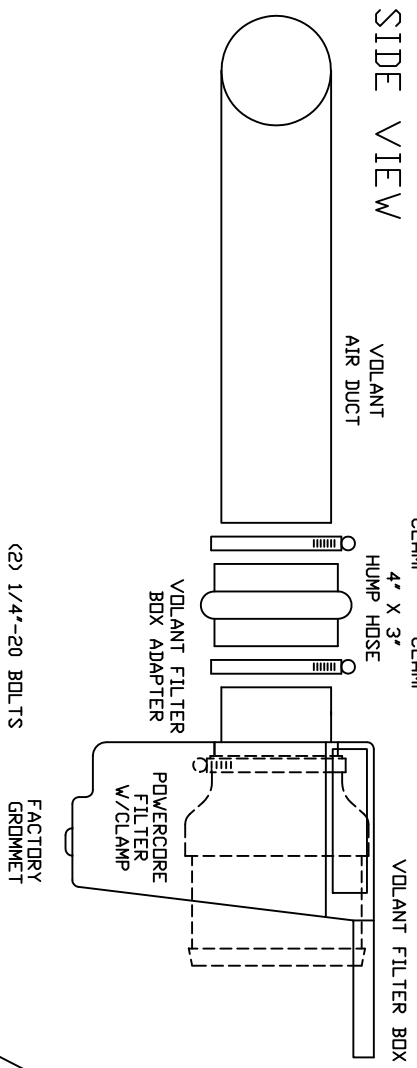

VOLANT COOL AIR INTAKES
 PART NO.: 161576
 INSTALLATION INSTRUCTIONS
 WWW.VOLANT.COM
 TECH SUPPORT: (909) 481-3888

161576 PARTS LIST			
1	VOLANT FILTER BOX	1	4' X 3' HUMP HOSE
1	VOLANT FILTER BOX ADAPTER	3	1/4"-20 BOLTS
1	VOLANT AIR DUCT	3	1/4" WASHERS
1	POWERCORE FILTER W/CLAMP	1	1/4" LOCK WASHERS
1	#056 CLAMPS	2	1/4"-20 NYLON LOCK NUTS
3	#064 CLAMPS	1	1/2" RUBBER GROMMETS
1	4 1/2" X 3" REDUCER		

SIDE VIEW
 VOLANT AIR DUCT

THROTTLE BODY

TOP VIEW

- (2) 1/4"-20 BOLTS
- (2) 1/4" WASHERS
- VOLANT FILTER BOX
- VOLANT FILTER BOX ADAPTER
- (2) 1/4" WASHERS
- (2) 1/4"-20 NYLON LOCK NUTS

- 1/4"-20 BOLT
- 1/4" WASHER
- 1/4" LOCK WASHER
- VOLANT BRACKET
- VOLANT FILTER BOX
- STOCK BOLT

NOTE: PRESS
 FACTORY TRIM IN
 PRE-DRILL HOLE.