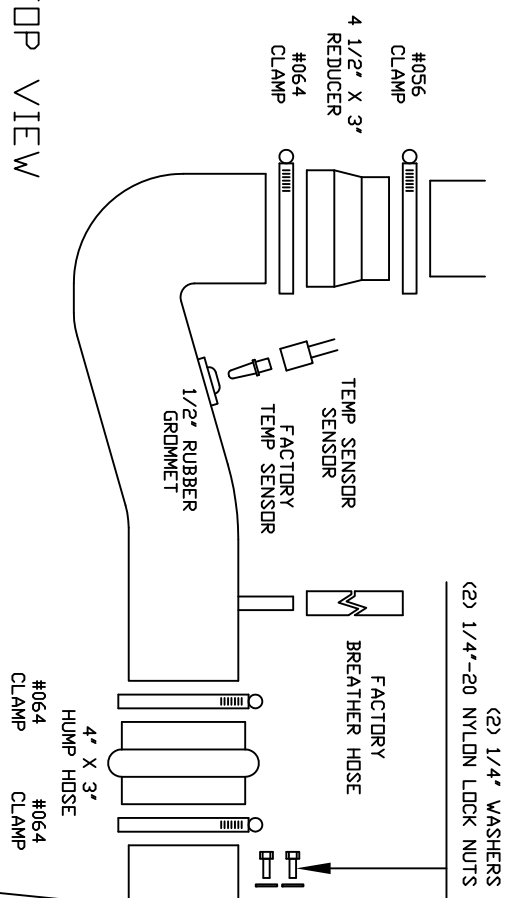

VOLANT COOL AIR INTAKES
 PART NO.: 161576
 INSTALLATION INSTRUCTIONS
 WWW.VOLANT.COM
 TECH SUPPORT: (909) 481-3888

161576 PARTS LIST			
1	VOLANT FILTER BOX	1	4' X 3' HUMP HOSE
1	VOLANT FILTER BOX ADAPTER	3	1/4"-20 BOLTS
1	VOLANT AIR DUCT	3	1/4" WASHERS
1	POWERCORE FILTER W/CLAMP	1	1/4" LOCK WASHERS
1	#056 CLAMPS	2	1/4"-20 NYLON LOCK NUTS
3	#064 CLAMPS	1	1/2" RUBBER GROMMETS
1	4 1/2" X 3" REDUCER		

SIDE VIEW
 VOLANT AIR DUCT

THROTTLE BODY

TOP VIEW

- (2) 1/4"-20 BOLTS
- (2) 1/4" WASHERS
- VOLANT FILTER BOX
- VOLANT FILTER BOX ADAPTER
- (2) 1/4" WASHERS
- (2) 1/4"-20 NYLON LOCK NUTS

- 1/4"-20 BOLT
- 1/4" WASHER
- 1/4" LOCK WASHER
- VOLANT BRACKET
- VOLANT FILTER BOX
- STOCK BOLT

NOTE: PRESS
 FACTORY TRIM IN
 PRE-DRILL HOLE.