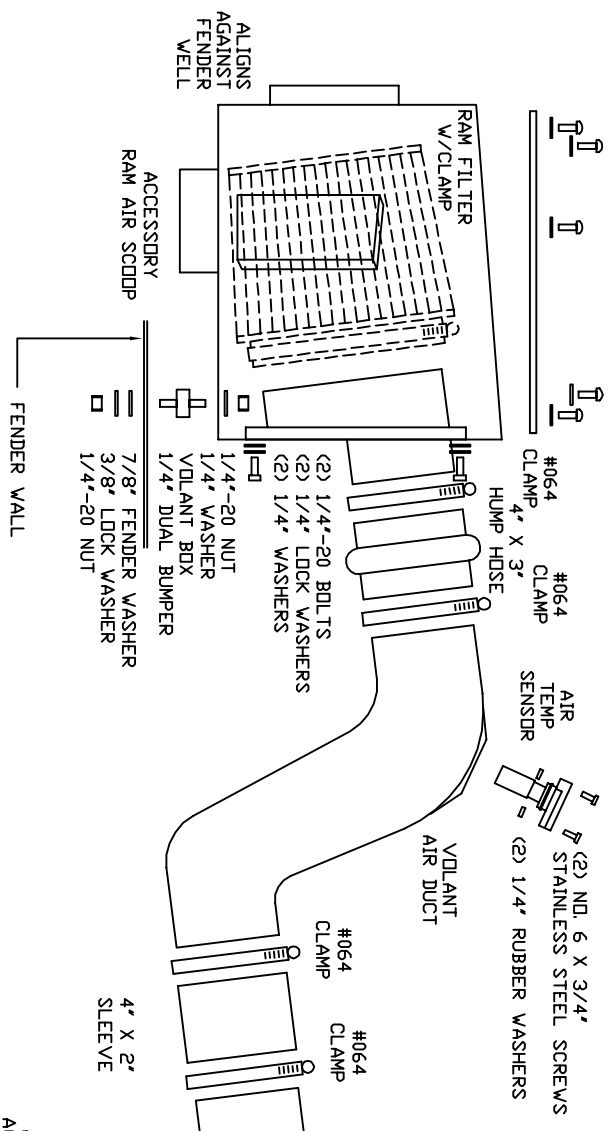

VOLANT AIR INTAKE SYSTEMS
 PART NO.: 16559
 INSTALLATION INSTRUCTIONS
 WWW.VOLANTPERFORMANCE.COM
 TECH SUPPORT: (909) 476-7225

16559 PARTS LIST

1	VOLANT FILTER BOX	4	#064 CLAMPS	1	1/4" DUAL BUMPER
1	VOLANT FILTER BOX LID	2	1/4"-20 BOLTS	2	NO. 6 X 3/4" SS SCREWS
1	VOLANT FILTER BOX ADAPTER	2	1/4" LOCK WASHERS	2	1/4" SMALL RUBBER WASHERS
1	VOLANT AIR DUCT	3	1/4" WASHERS	5	1/4"-20 TRUSS HEAD SCREWS
1	RAM FILTER W/CLAMP	1	3/8" LOCK WASHERS	5	1/4" RUBBER WASHERS
1	4" X 3" HUMPH HOSE	1	7/8" FENDER WASHER	1	T20 TORX BIT
1	4" X 2" SLEEVE	2	1/4"-20 NUTS		

- (5) 1/4"-20 TRUSS HEAD SCREWS
- (5) 1/4" RUBBER WASHERS
- FILTER BOX LID

SIDE VIEW

TOP VIEW