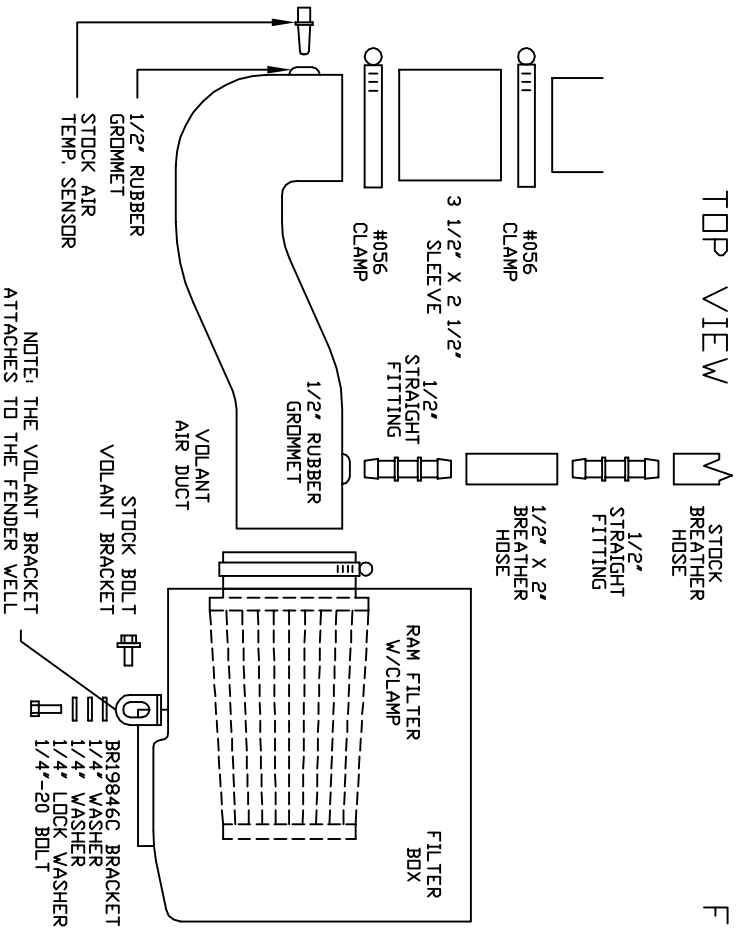

VOLANT AIR INTAKE SYSTEMS
 PART NO.: 16857153
 INSTALLATION INSTRUCTIONS
 WWW.VOLANTPERFORMANCE.COM
 TECH SUPPORT: (909) 476-7225

16857153 PARTS LIST					
1	VOLANT FILTER BOX	1	3 1/2" X 2 1/2" SLEEVE	1	BR19846C BRACKET (SHORT)
1	VOLANT FILTER BOX LID	1	3" X 2" SLEEVE	1	BR26847 BRACKET (LONG)
1	VOLANT AIR DUCT	3	1/4"-20 BOLTS	2	1/2" RUBBER GROMMET
1	VOLANT RAM AIR SCOOP	5	1/4" WASHERS	2	1/2" STRAIGHT FITTING
1	RAM FILTER W/CLAMP	3	1/4" LOCK WASHERS	1	1/2" X 2" BREATHER HOSE
2	#048 CLAMPS	4	1/4"-20 TRUSS HEAD SCREWS		
2	#056 CLAMPS	4	1/4" RUBBER WASHERS		

FIG. A

1/4" LOCK WASHER
 1/4" WASHER
 RADIATOR PROTECTOR
 BR26847 BRACKET
 1/4" WASHER
 1/4"-20 BOLT

NOTE: REMOVE THE RADIATOR PROTECTOR SIDE FLAP WITH A FLAT HEAD SCREWDRIVER. ATTACH THE VOLANT BRACKET TO THE EXISTING UPPER BOLT HOLE FOR THE RADIATOR PROTECTOR SIDE FLAP. THEN ATTACH OTHER END OF BRACKET TO THE VOLANT RAM AIR SCOOP.