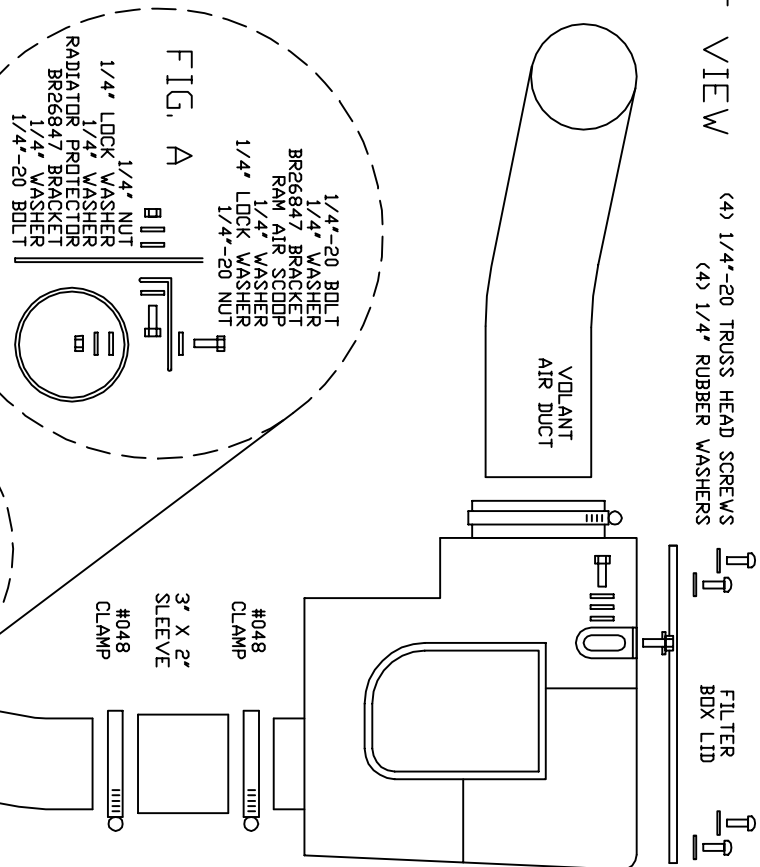

VOLANT AIR INTAKE SYSTEMS
 PART NO.: 16857153
 INSTALLATION INSTRUCTIONS
 WWW.VOLANTPERFORMANCE.COM
 TECH SUPPORT: (909) 476-7225

16857153 PARTS LIST					
1	VOLANT FILTER BOX	1	3 1/2" X 2 1/2" SLEEVE	1	BR19846C BRACKET (SHORT)
1	VOLANT FILTER BOX LID	1	3" X 2" SLEEVE	1	BR26847 BRACKET (LONG)
1	VOLANT AIR DUCT	3	1/4"-20 BOLTS	2	1/2" RUBBER GROMMET
1	VOLANT RAM AIR SCOOP	5	1/4" WASHERS	2	1/2" STRAIGHT FITTING
1	RAM FILTER W/CLAMP	3	1/4" LOCK WASHERS	1	1/2" X 2" BREATHER HOSE
2	#048 CLAMPS	4	1/4"-20 TRUSS HEAD SCREWS		
2	#056 CLAMPS	4	1/4" RUBBER WASHERS		

FIG. A

1/4" LOCK WASHER
 1/4" WASHER
 RADIATOR PROTECTOR
 BR26847 BRACKET
 1/4" WASHER
 1/4"-20 BOLT

NOTE: REMOVE THE RADIATOR PROTECTOR SIDE FLAP WITH A FLAT HEAD SCREWDRIVER. ATTACH THE VOLANT BRACKET TO THE EXISTING UPPER BOLT HOLE FOR THE RADIATOR PROTECTOR SIDE FLAP. THEN ATTACH OTHER END OF BRACKET TO THE VOLANT RAM AIR SCOOP.