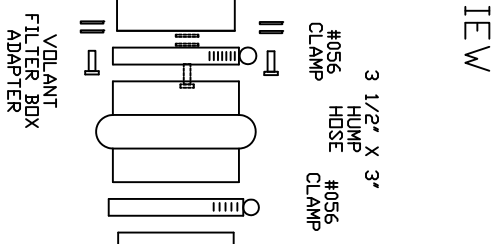

VOLANT COOL AIR INTAKES  
 PART NO.: 17636  
 INSTALLATION INSTRUCTIONS  
 WWW.VOLANTPERFORMANCE.COM  
 TECH SUPPORT: (909) 481-3888

17636 PARTS LIST			
1	VOLANT FILTER BOX	1	3 1/2" X 3" HUMPH HOSE
1	VOLANT FILTER BOX LID	3	10/32" SOCKET HEAD SCREWS
1	VOLANT AIR DUCT	3	10/32" LOCK WASHERS
1	VOLANT FILTER BOX ADAPTER	3	1/4" WASHERS
1	RAM FILTER W/CLAMP	1	1/2" RUBBER GROMMET
4	#056 CLAMPS	4	1/4"-20 TRUSS HEAD SCREWS
1	3 1/4" X 2 1/2" SLEEVE	4	1/4" RUBBER WASHERS

SIDE VIEW

VOLANT FILTER BOX LID

TOP VIEW

VOLANT FILTER BOX ADAPTER

VOLANT AIR DUCT

RAM AIR FILTER W/CLAMP