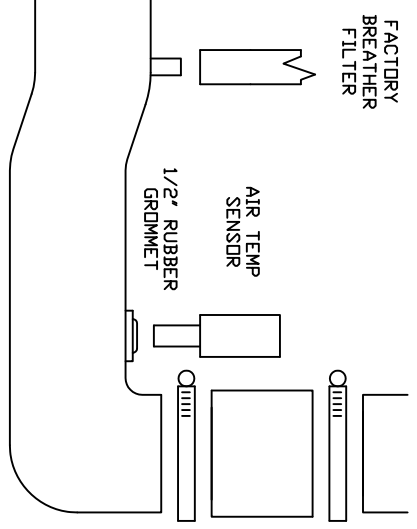

VOLANT COOL AIR INTAKES  
 PART NO.: 17636  
 INSTALLATION INSTRUCTIONS  
 WWW.VOLANTPERFORMANCE.COM  
 TECH SUPPORT: (909) 481-3888

17636 PARTS LIST			
1	VOLANT FILTER BOX	1	3 1/2" X 3" HUMPH HOSE
1	VOLANT FILTER BOX LID	3	10/32" SOCKET HEAD SCREWS
1	VOLANT AIR DUCT	3	10/32" LOCK WASHERS
1	VOLANT FILTER BOX ADAPTER	3	1/4" WASHERS
1	RAM FILTER W/CLAMP	1	1/2" RUBBER GROMMET
4	#056 CLAMPS	4	1/4"-20 TRUSS HEAD SCREWS
1	3 1/4" X 2 1/2" SLEEVE	4	1/4" RUBBER WASHERS

SIDE VIEW

VOLANT FILTER BOX LID

TOP VIEW

VOLANT FILTER BOX ADAPTER

VOLANT AIR DUCT

RAM AIR FILTER W/CLAMP