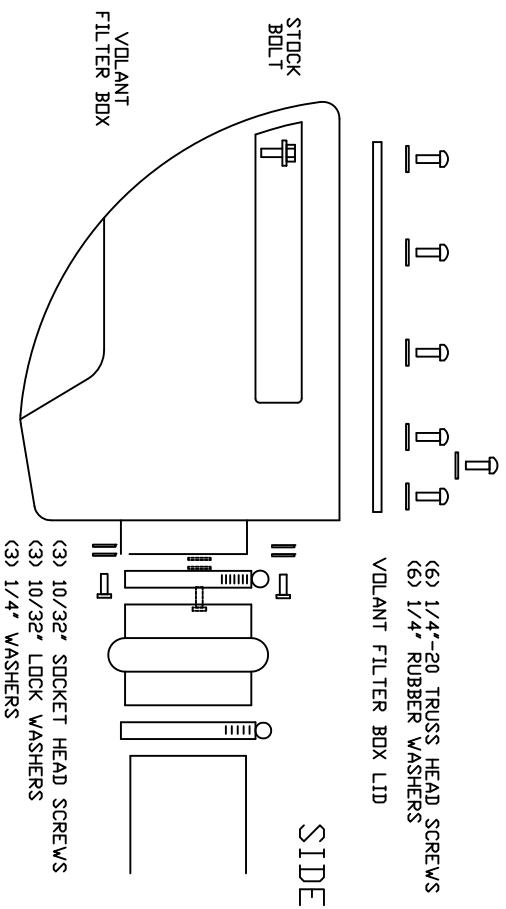

VOLANT COOL AIR INTAKES  
 PART NO.: 17636  
 INSTALLATION INSTRUCTIONS  
 WWW.VOLANTPERFORMANCE.COM  
 TECH SUPPORT: (909) 481-3888

17636 PARTS LIST			
1	VOLANT FILTER BOX	1	3 1/2" X 3" HUMPH HOSE
1	VOLANT FILTER BOX LID	3	10/32" SOCKET HEAD SCREWS
1	VOLANT AIR DUCT	3	10/32" LOCK WASHERS
1	VOLANT FILTER BOX ADAPTER	3	1/4" WASHERS
1	RAM FILTER W/CLAMP	1	1/2" RUBBER GROMMET
4	#056 CLAMPS	4	1/4"-20 TRUSS HEAD SCREWS
1	3 1/4" X 2 1/2" SLEEVE	4	1/4" RUBBER WASHERS

SIDE VIEW

VOLANT FILTER BOX LID

TOP VIEW

VOLANT FILTER BOX ADAPTER

VOLANT AIR DUCT

RAM AIR FILTER W/CLAMP