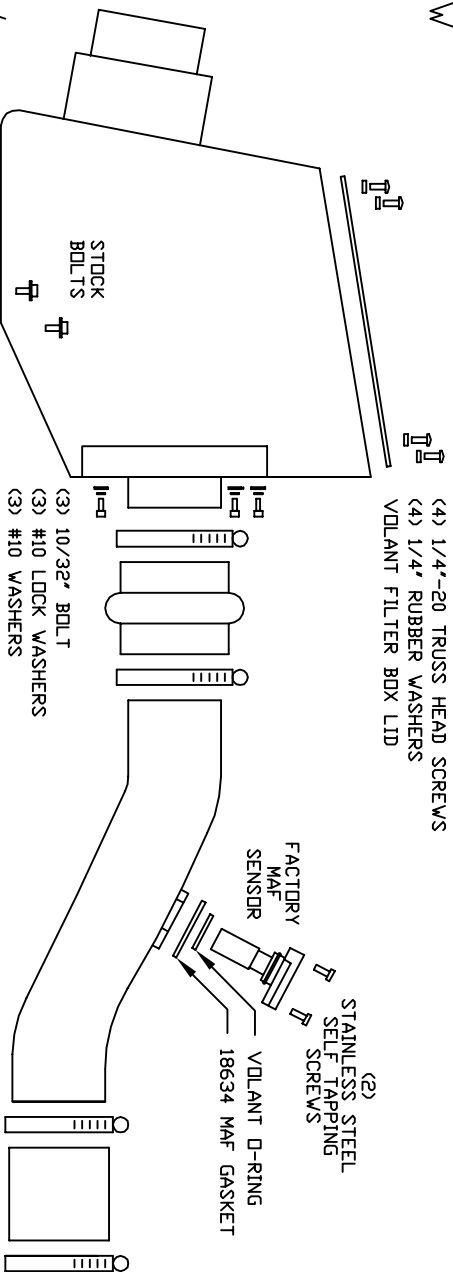

VOLANT AIR INTAKE SYSTEMS
 PART NO.: 187406
 INSTALLATION INSTRUCTIONS
 WWW.VOLANTPERFORMANCE.COM
 TECH SUPPORT: (909) 476-7225

187406 PARTS LIST

1	VOLANT FILTER BOX	1	3 1/2' X 3' HUMP HOSE	1	1/8" X 10 1/2" BREATHER HOSE
1	VOLANT FILTER BOX LID	1	3' X 4 1/2' SLEEVE	1	1/8" STRAIGHT FITTING
1	VOLANT AIR FLOW DUCT	2	STAINLESS STEEL SCREWS	3	10/32" BOLT
1	POWERCORE FILTER W/CLAMP	1	VOLANT O-RING	3	#10 LOCK WASHERS
1	3' X 2 1/2' SLEEVE	4	1/4"-20 TRUSS HEAD SCREWS	3	#10 WASHERS
2	#048 CLAMPS	4	1/4" RUBBER WASHERS		
2	#056 CLAMPS	1	1/8" NPT FITTING		

SIDE VIEW

TOP VIEW