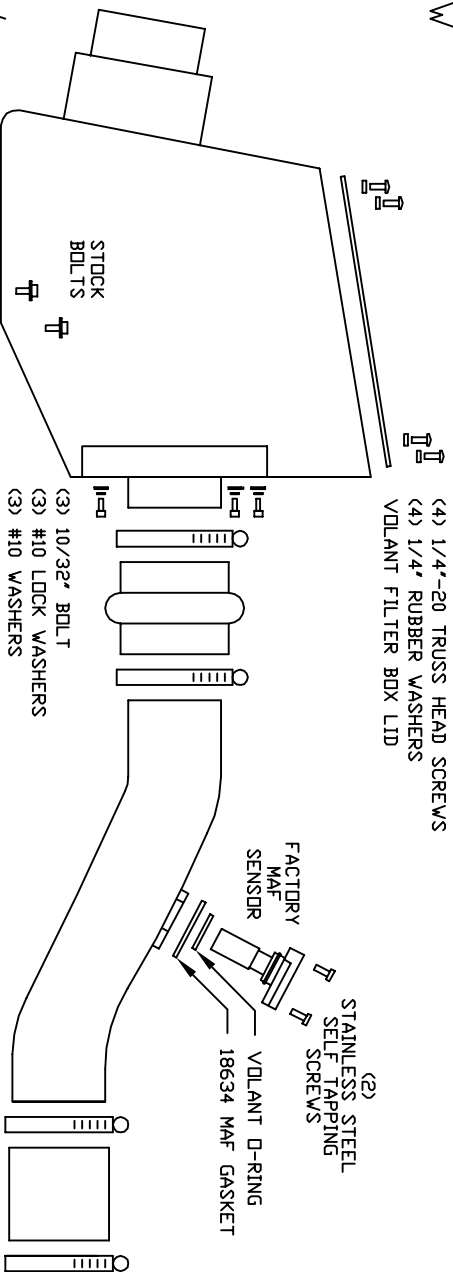

VOLANT AIR INTAKE SYSTEMS
 PART NO.: 18740
 INSTALLATION INSTRUCTIONS
 WWW.VOLANT.COM
 TECH SUPPORT: (909) 476-7225

18740 PARTS LIST

1	VOLANT FILTER BOX	1	3 1/2' X 3' HUMP HOSE	1	1/8" X 10 1/2' BREATHER HOSE
1	VOLANT FILTER BOX LID	1	3' X 4 1/2' SLEEVE	1	1/8" STRAIGHT FITTING
1	VOLANT AIR FLOW DUCT	2	STAINLESS STEEL SCREWS	3	10/32" BOLT
1	RAM FILTER W/CLAMP	1	VOLANT O-RING	3	#10 LOCK WASHERS
1	3' X 2 1/2' SLEEVE	4	1/4"-20 TRUSS HEAD SCREWS	3	#10 WASHERS
2	#048 CLAMPS	4	1/4" RUBBER WASHERS		
2	#056 CLAMPS	1	1/8" NPT FITTING		

SIDE VIEW

TOP VIEW