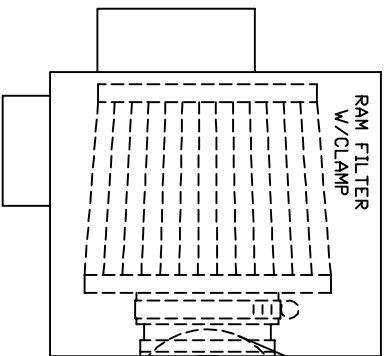

VOLANT AIR INTAKE SYSTEMS
 PART NO.: 18947
 INSTALLATION INSTRUCTIONS
 WWW.VOLANTPERFORMANCE.COM
 TECH SUPPORT: (909) 476-7225

18947 PARTS LIST

1	VOLANT FILTER BOX	4	1/4" RUBBER WASHERS
1	VOLANT FILTER BOX LID	1	1/8" NPT FITTING
1	VOLANT AIR DUCT	1	1/4" NPT FITTING
1	RAM FILTER W/CLAMP	1	1/2" X 10" BREATHER HOSE
2	#056 CLAMPS	1	1" O-RING
1	3 1/2" X 3 1/4" REDUCER	1	1/2" X 13" VINYL TRIM
4	1/4"-20 TRUSS HEAD SCREWS	1	3/8" WASHERS

SIDE VIEW

FILTER BOX LID

VOLANT FILTER BOX

STOCK BREATHER HOSE

1/2" X 10" BREATHER HOSE

3 1/2" X 3 1/4" REDUCER

#056 CLAMP

1/4" NPT FITTING

TOP VIEW