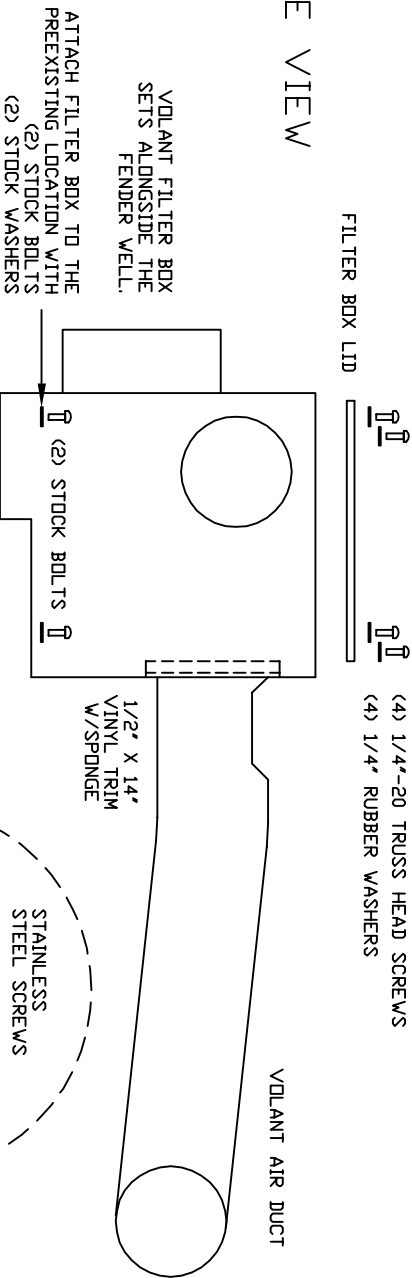

VOLANT AIR INTAKE SYSTEMS
 PART NO.: 18947
 INSTALLATION INSTRUCTIONS
 WWW.VOLANTPERFORMANCE.COM
 TECH SUPPORT: (909) 476-7225

18947 PARTS LIST

1	VOLANT FILTER BOX	4	1/4" RUBBER WASHERS
1	VOLANT FILTER BOX LID	1	1/8" NPT FITTING
1	VOLANT AIR DUCT	1	1/4" NPT FITTING
1	RAM FILTER W/CLAMP	1	1/2" X 10" BREATHER HOSE
2	#056 CLAMPS	1	1" O-RING
1	3 1/2" X 3 1/4" REDUCER	1	1/2" X 13" VINYL TRIM
4	1/4"-20 TRUSS HEAD SCREWS	1	3/8" WASHERS

SIDE VIEW

FILTER BOX LID

VOLANT FILTER BOX

STOCK BREATHER HOSE

1/2" X 10" BREATHER HOSE

3 1/2" X 3 1/4" REDUCER

#056 CLAMP

1/4" NPT FITTING

TOP VIEW