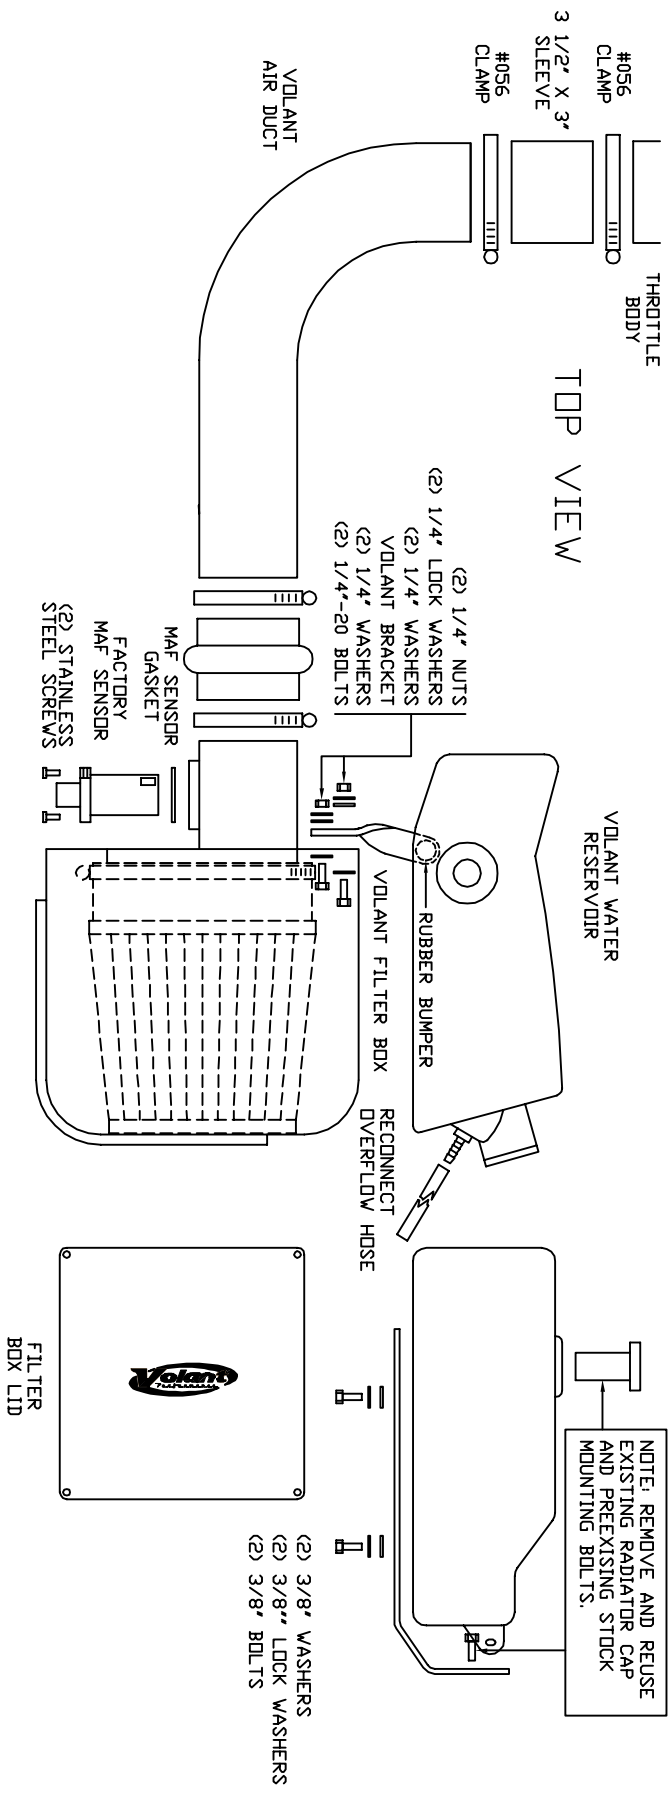

VOLANT AIR INTAKE SYSTEMS  
 PART NO.: 19154  
 INSTALLATION INSTRUCTIONS  
 WWW.VOLANT.COM  
 TECH SUPPORT: (909) 476-7225

19154 PARTS LIST		2	1/2" NPT STRAIGHT FITTINGS
1	VOLANT FILTER BOX	1	3 1/2" X 3" HUMPH HOSE
1	VOLANT FILTER BOX LID	4	1/4"-20 BOLTS
1	VOLANT AIR DUCT	2	3/8" BOLTS
1	VOLANT FILTER BOX ADAPTER	6	1/4" WASHERS
1	RAM FILTER W/CLAMP	2	3/8" WASHERS
4	#056 CLAMP	4	1/4" LOCK WASHERS
1	3 1/2" X 3" SLEEVE	2	3/8" LOCK WASHERS
		1	VOLANT WATER RESERVOIR

TOP VIEW

SIDE VIEW

NOTE: REMOVE AND REUSE EXISTING RADIATOR CAP AND PREEXISTING STOCK MOUNTING BOLTS.