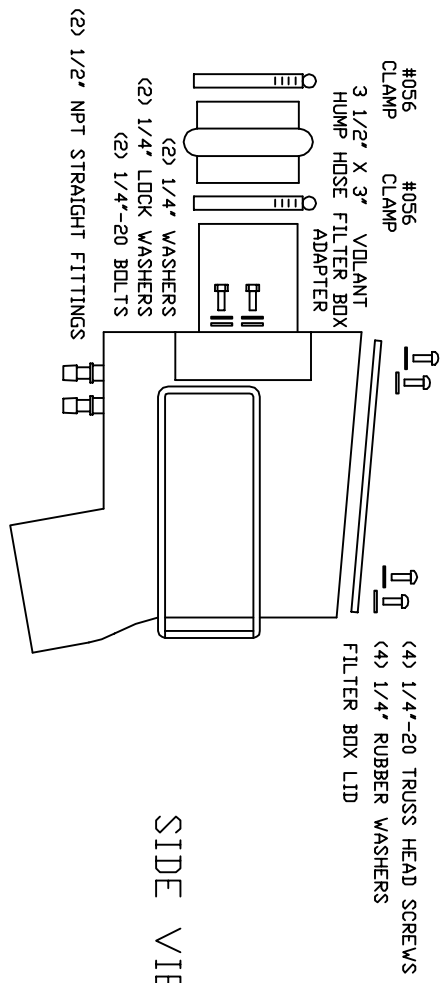

VOLANT AIR INTAKE SYSTEMS  
 PART NO.: 19154  
 INSTALLATION INSTRUCTIONS  
 WWW.VOLANT.COM  
 TECH SUPPORT: (909) 476-7225

19154 PARTS LIST		2	1/2" NPT STRAIGHT FITTINGS
1	VOLANT FILTER BOX	1	3 1/2" X 3" HUMPH HOSE
1	VOLANT FILTER BOX LID	4	1/4"-20 BOLTS
1	VOLANT AIR DUCT	2	3/8" BOLTS
1	VOLANT FILTER BOX ADAPTER	6	1/4" WASHERS
1	RAM FILTER W/CLAMP	2	3/8" WASHERS
4	#056 CLAMP	4	1/4" LOCK WASHERS
1	3 1/2" X 3" SLEEVE	2	3/8" LOCK WASHERS
		1	VOLANT WATER RESERVOIR

TOP VIEW

SIDE VIEW

NOTE: REMOVE AND REUSE EXISTING RADIATOR CAP AND PREEXISTING STOCK MOUNTING BOLTS.