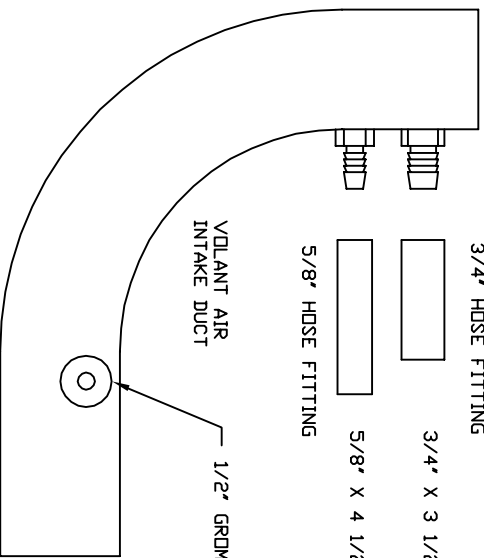

VOLANT AIR INTAKE SYSTEMS
 PART NO.: 198466
 INSTALLATION INSTRUCTIONS
 WWW.VOLANTPERFORMANCE.COM
 TECH SUPPORT: (909) 476-7225

198466 PARTS LIST			
1	VOLANT FILTER BOX	1	3/4" HOSE FITTING
1	VOLANT FILTER BOX ADAPTER	1	6 MM BOLT
1	VOLANT AIR DUCT	5	1/2"-20 BOLTS
1	POWERCORE FILTER W/CLAMP	4	1/2"-20 TRUSS HEAD SCREWS
1	#048 CLAMP	2	1/4" WASHERS
3	#056 CLAMPS	6	1/4" LOCK WASHERS
1	5/8" HOSE FITTING	4	1/4" RUBBER WASHERS
1	1/2" RUBBER GROMMET	1	3/16" GASKET
1	16 1/2" RUBBER TRIM W/SPONGE	1	3 1/2" HUMPHOSE
1	3 1/2" X 3" RUBBER REDUCER	1	VOLANT BRACKET

VOLANT FILTER BOX

SIDE VIEW

TOP VIEW