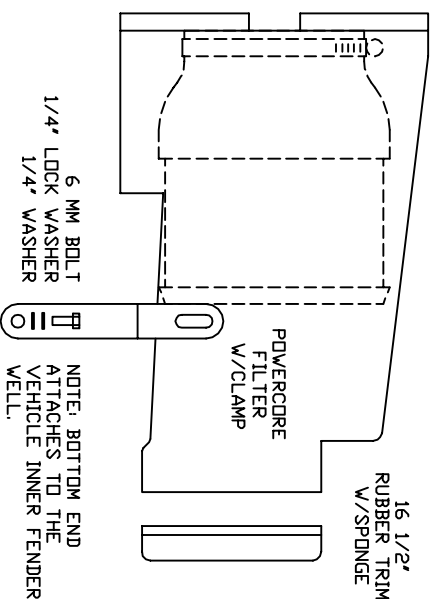

VOLANT AIR INTAKE SYSTEMS
 PART NO.: 198466
 INSTALLATION INSTRUCTIONS
 WWW.VOLANTPERFORMANCE.COM
 TECH SUPPORT: (909) 476-7225

198466 PARTS LIST			
1	VOLANT FILTER BOX	1	3/4" HOSE FITTING
1	VOLANT FILTER BOX ADAPTER	1	6 MM BOLT
1	VOLANT AIR DUCT	5	1/2"-20 BOLTS
1	POWERCORE FILTER W/CLAMP	4	1/2"-20 TRUSS HEAD SCREWS
1	#048 CLAMP	2	1/4" WASHERS
3	#056 CLAMPS	6	1/4" LOCK WASHERS
1	5/8" HOSE FITTING	4	1/4" RUBBER WASHERS
1	1/2" RUBBER GROMMET	1	3/16" GASKET
1	16 1/2" RUBBER TRIM W/SPONGE	1	3 1/2" HUMPHOSE
1	3 1/2" X 3" RUBBER REDUCER	1	VOLANT BRACKET

VOLANT FILTER BOX

SIDE VIEW

TOP VIEW