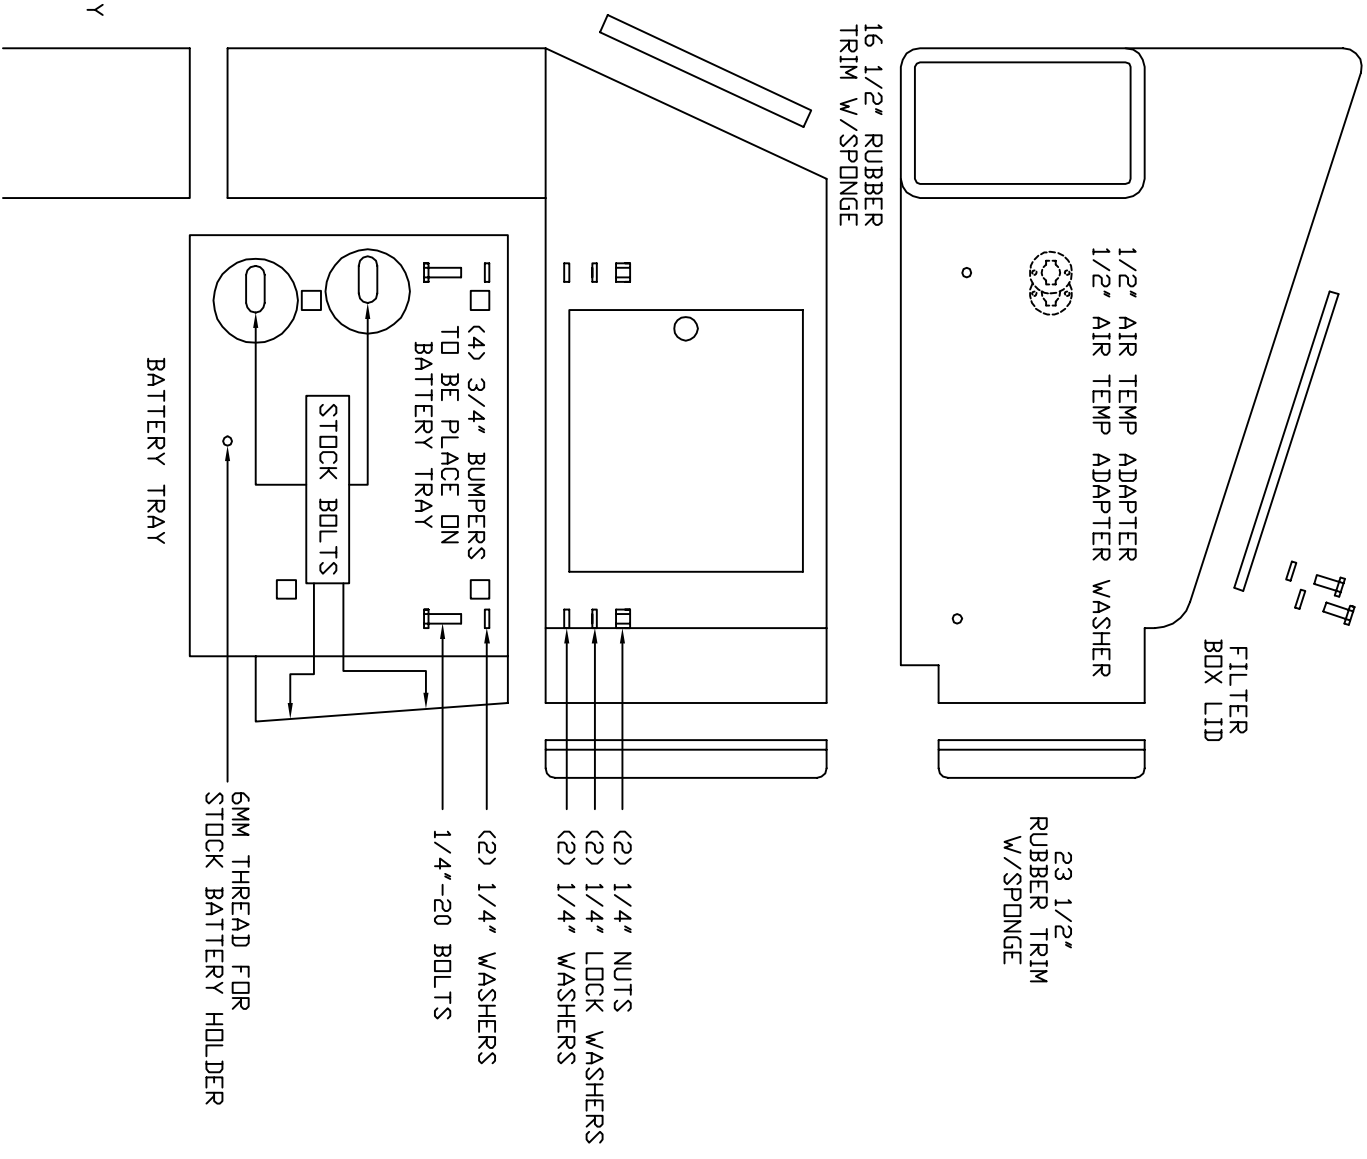

VOLANT AIR INTAKE SYSTEMS  
 PART NO.: 19873  
 INSTALLATION INSTRUCTIONS  
 WWW.VOLANTPERFORMANCE.COM  
 TECH SUPPORT: (909) 476-7225

19873 PARTS LIST					
1	VOLANT AIR BOX	4	1/4"-20 TRUSS SCREWS	1	16 1/2" RUBBER TRIM
1	VOLANT AIR BOX LID	4	3/4" VINYL BUMPERS	1	23 1/2" RUBBER TRIM
1	VOLANT AIR DUCT	4	1/4" WASHERS	1	VOLANT BATTERY TRAY
1	RAM FILTER W/CLAMP	2	1/4" LOCK WASHERS		
2	#064 CLAMPS	4	1/4" RUBBER WASHERS		
1	4" X 2" SLEEVE	2	1/4" NUTS		
2	1/4"-20 BOLTS	1	1/2" RUBBER GROMMET		

SIDE VIEW

TOP VIEW

TOP VIEW

STOCK ACCESSORY TUBE