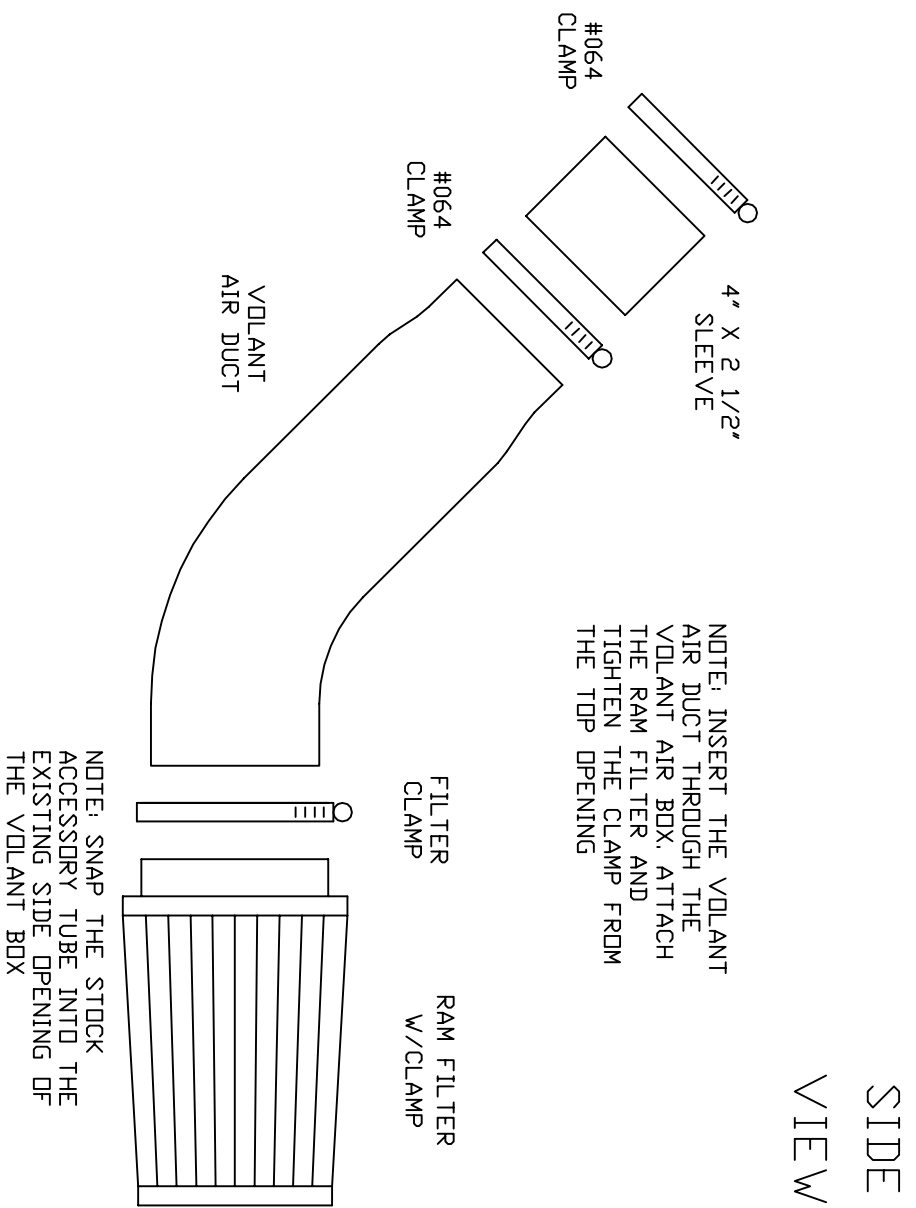

VOLANT AIR INTAKE SYSTEMS  
 PART NO.: 19873  
 INSTALLATION INSTRUCTIONS  
 WWW.VOLANTPERFORMANCE.COM  
 TECH SUPPORT: (909) 476-7225

19873 PARTS LIST					
1	VOLANT AIR BOX	4	1/4"-20 TRUSS SCREWS	1	16 1/2" RUBBER TRIM
1	VOLANT AIR BOX LID	4	3/4" VINYL BUMPERS	1	23 1/2" RUBBER TRIM
1	VOLANT AIR DUCT	4	1/4" WASHERS	1	VOLANT BATTERY TRAY
1	RAM FILTER W/CLAMP	2	1/4" LOCK WASHERS		
2	#064 CLAMPS	4	1/4" RUBBER WASHERS		
1	4" X 2" SLEEVE	2	1/4" NUTS		
2	1/4"-20 BOLTS	1	1/2" RUBBER GROMMET		

SIDE VIEW

TOP VIEW

TOP VIEW

STOCK ACCESSORY TUBE