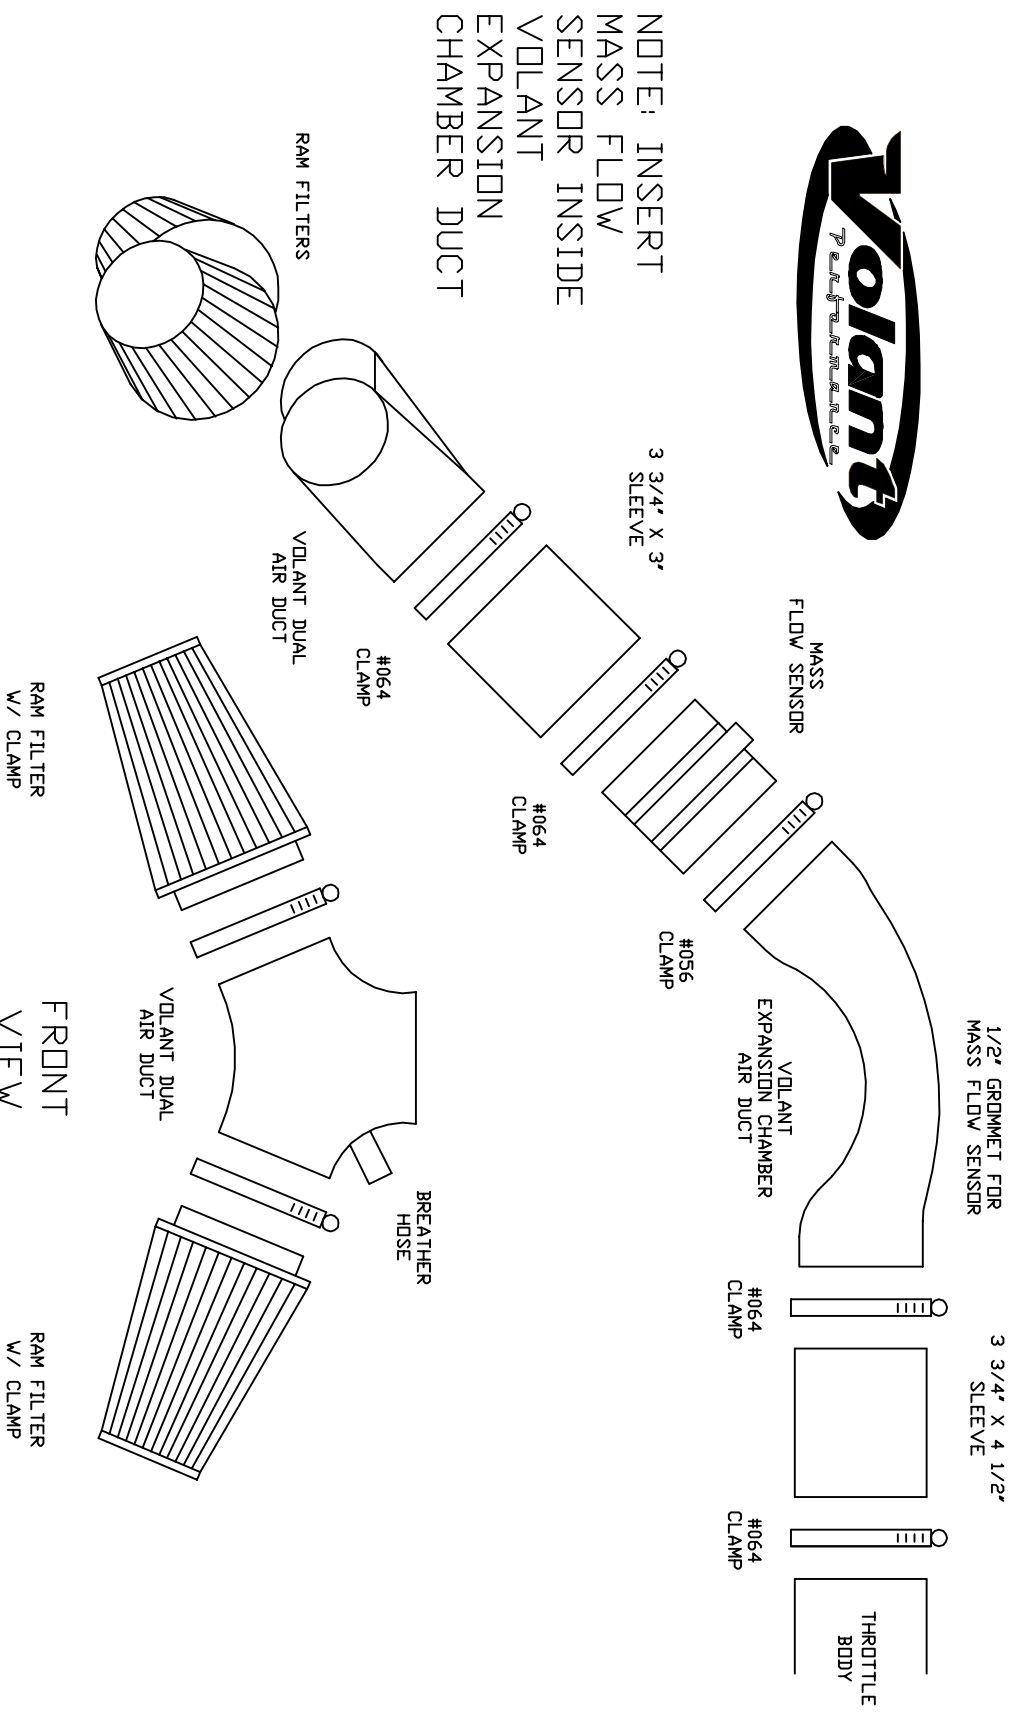

VOLANT AIR INTAKE SYSTEMS  
 PART NO: 25957C  
 INSTALLATION INSTRUCTIONS  
 WWW.VOLANTPERFORMANCE.COM  
 TECH SUPPORT: (909) 476-7225

25957C PARTS LIST

1	VOLANT DUAL AIR DUCT
1	VOLANT EXPANSION CHAMBER AIR DUCT
2	RAM FILTER W/CLAMPS
1	#056 CLAMP
4	#064 CLAMPS
1	3 3/4" X 4 1/2" SLEEVE

NOTE: INSERT  
 MASS FLOW  
 SENSOR INSIDE  
 VOLANT  
 EXPANSION  
 CHAMBER DUCT

FRONT  
 VIEW

RAM FILTER  
 W/ CLAMP

RAM FILTER  
 W/ CLAMP