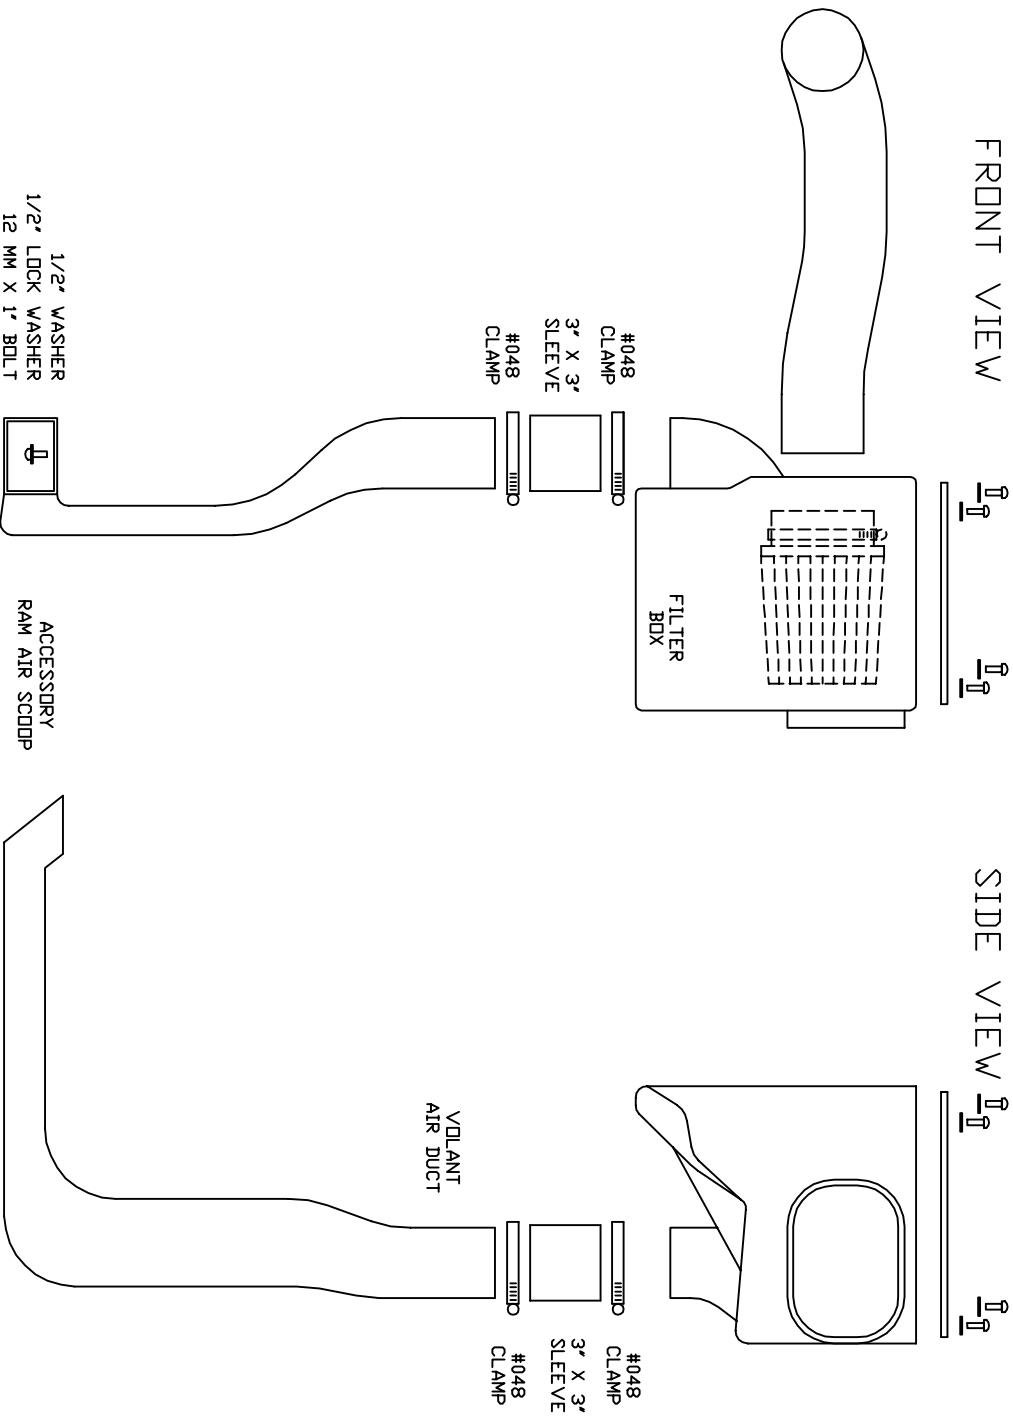

VOLANT AIR INTAKE SYSTEMS
 PART NO.: 32856
 INSTALLATION INSTRUCTIONS
 WWW.VOLANTPERFORMANCE.COM
 TECH SUPPORT: (909) 476-7225

32856 PARTS LIST	
1	ACCESSORY RAM AIR SCOOP
1	3' X 3' SLEEVE
1	#048 CLAMPS
1	12 MM X 1' BOLT
1	1/2" WASHER
1	1/2" LOCK WASHER

1/2" WASHER
 1/2" LOCK WASHER
 12 MM X 1' BOLT

ACCESSORY
 RAM AIR SCOOP

#048
 CLAMP
 3' X 3'
 SLEEVE
 #048
 CLAMP

#048
 CLAMP
 3' X 3'
 SLEEVE
 #048
 CLAMP

VOLANT
 AIR DUCT

FRONT VIEW

SIDE VIEW