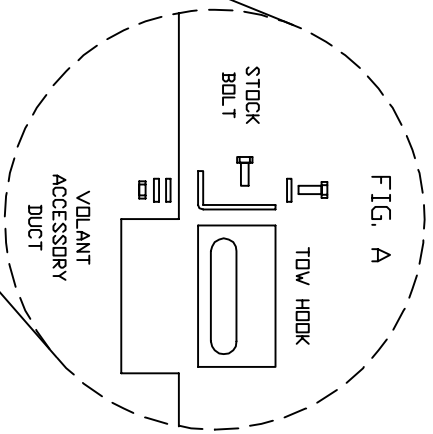

VOLANT AIR INTAKE SYSTEMS  
 PART NO.: 35066  
 INSTALLATION INSTRUCTIONS  
 WWW.VOLANTPERFORMANCE.COM  
 TECH SUPPORT: (909) 476-7225

35066 PARTS LIST			
1	VOLANT ACCESSORY DUCT	1	VOLANT BRACKET
1	5 3/4" X 3 1/2"		
2	#088 CLAMPS		
1	1/4"-20 BDLTS		
2	1/4" WASHER		
1	1/4" LOCK WASHER		
1	1/4" NUT		

FRONT VIEW

- 1/4"-20 BDLTS
- 1/4" WASHER
- VOLANT BRACKET
- VOLANT ACCESSORY DUCT
- 1/4" WASHER
- 1/4" LOCK WASHER
- 1/4" NUT