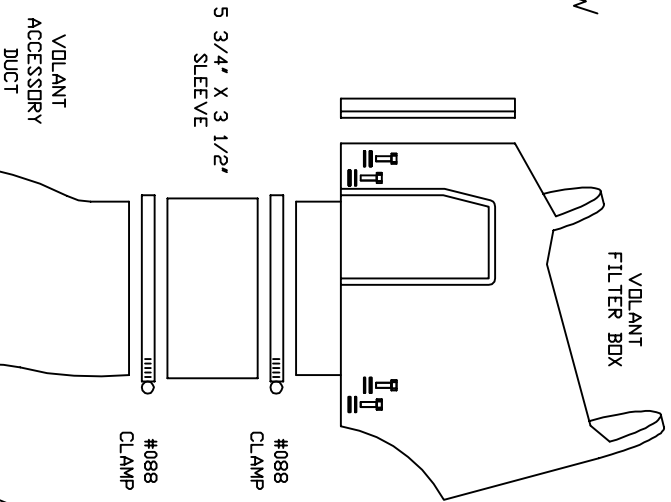

VOLANT AIR INTAKE SYSTEMS  
 PART NO.: 35066  
 INSTALLATION INSTRUCTIONS  
 WWW.VOLANTPERFORMANCE.COM  
 TECH SUPPORT: (909) 476-7225

35066 PARTS LIST			
1	VOLANT ACCESSORY DUCT	1	VOLANT BRACKET
1	5 3/4" X 3 1/2"		
2	#088 CLAMPS		
1	1/4"-20 BDLTS		
2	1/4" WASHER		
1	1/4" LOCK WASHER		
1	1/4" NUT		

FRONT VIEW

- 1/4"-20 BDLTS
- 1/4" WASHER
- VOLANT BRACKET
- VOLANT ACCESSORY DUCT
- 1/4" WASHER
- 1/4" LOCK WASHER
- 1/4" NUT