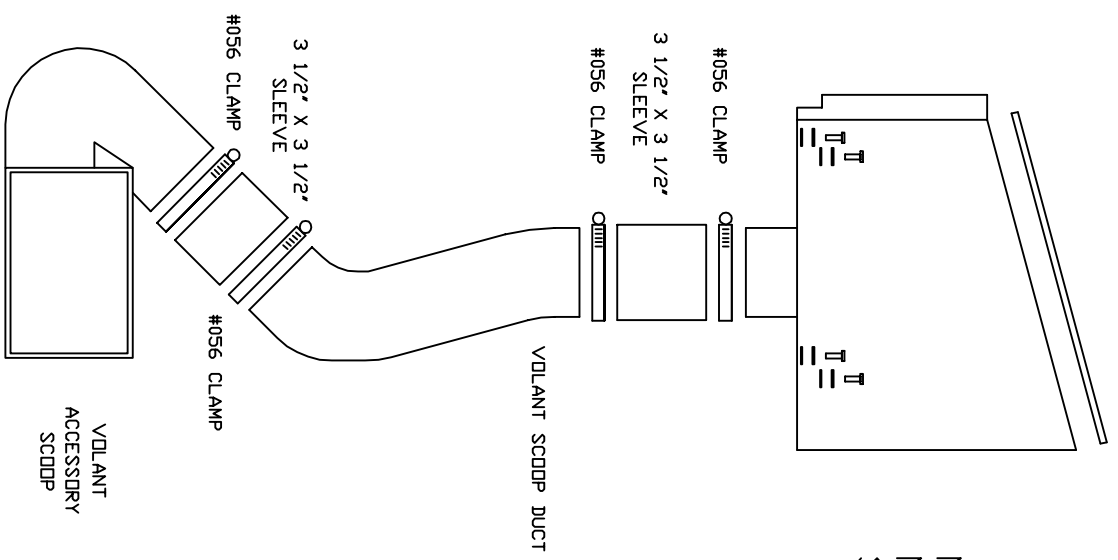

VOLANT AIR INTAKE SYSTEMS  
 PART NO.: 35960  
 INSTALLATION INSTRUCTIONS  
 WWW.VOLANTPERFORMANCE.COM  
 TECH SUPPORT: (909) 476-7225

35960 PARTS LIST	
1	VOLANT SCOOP DUCT
1	VOLANT ACCESSORY SCOOP
4	#056 CLAMPS
1	3 1/2' X 3 1/2' SLEEVE
1	3 1/2' X 2 1/2' SLEEVE

NOTE: VOLANT FILTER BOX  
 NOT INCLUDED WITH PART NO. 35960  
 SILVERADO SS SCOOP