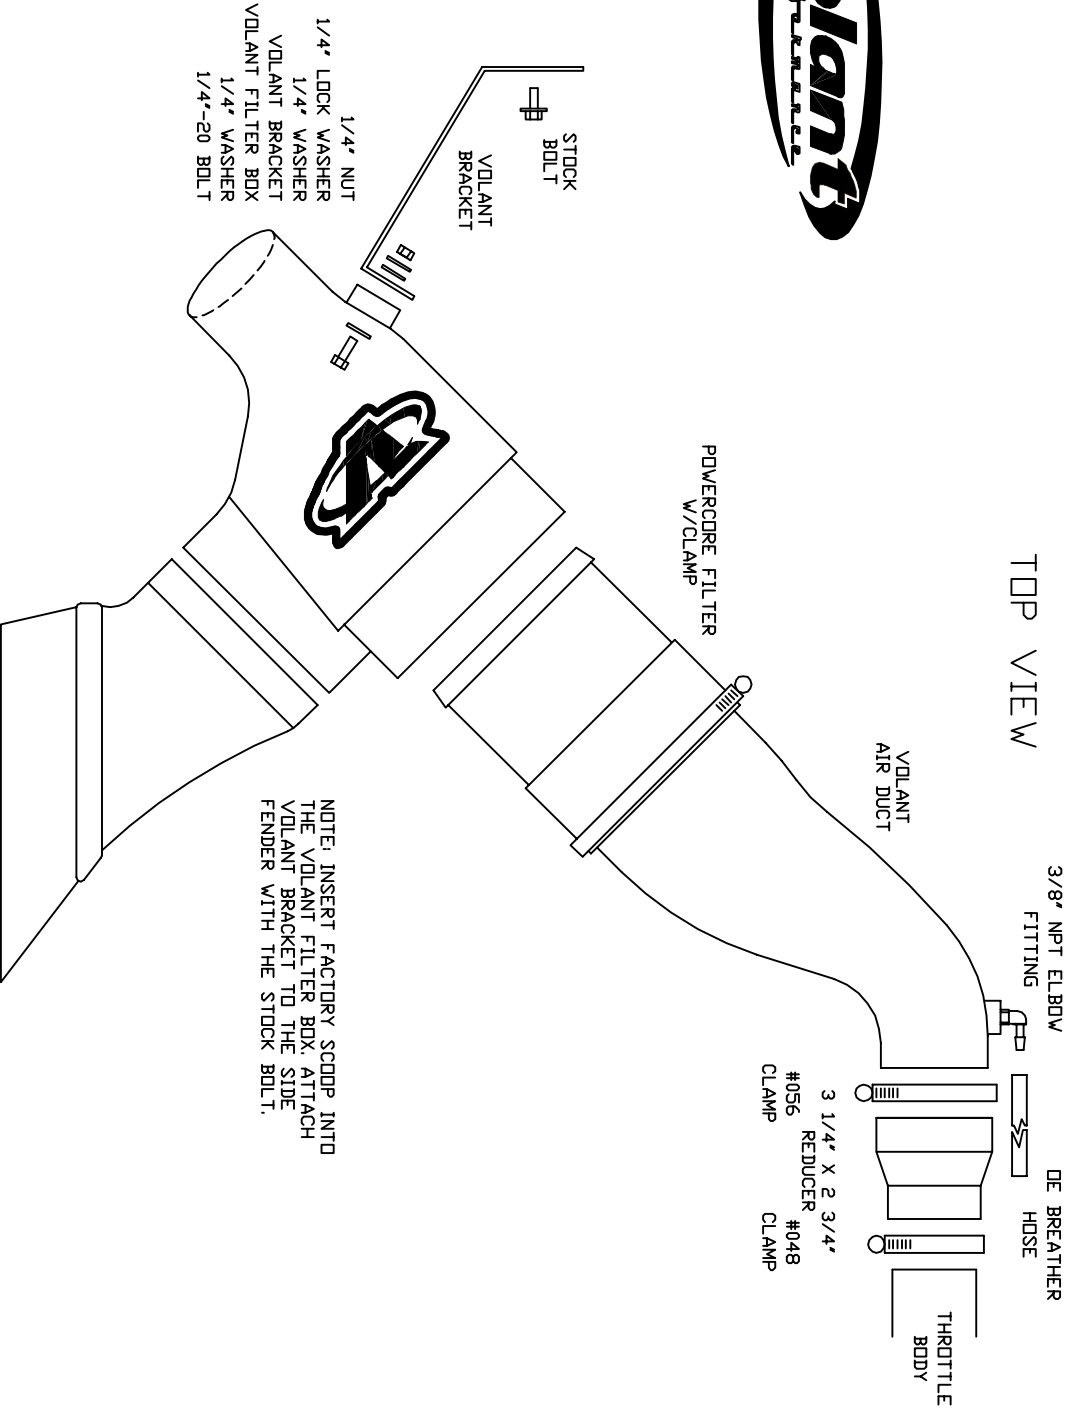

VOLANT AIR INTAKE SYSTEMS  
 PART NO.: 411632  
 INSTALLATION INSTRUCTIONS  
 WWW.VOLANT.COM  
 TECH SUPPORT: (909) 476-7225

411632 PARTS LIST			
1	VOLANT FILTER BDX	2	1/4" WASHERS
1	VOLANT AIR DUCT	1	1/4" LOCK WASHER
1	POWERCORE FILTER W/CLAMP	1	VOLANT BRACKET
1	#048 CLAMP	1	1/4" NUT
1	#056 CLAMP		
1	3/8" NPT ELBOW FITTING		
1	1/4"-20 BOLT		

TOP VIEW

NOTE: INSERT FACTORY SCOOP INTO THE VOLANT FILTER BDX; ATTACH VOLANT BRACKET TO THE SIDE FENDER WITH THE STOCK BOLT.