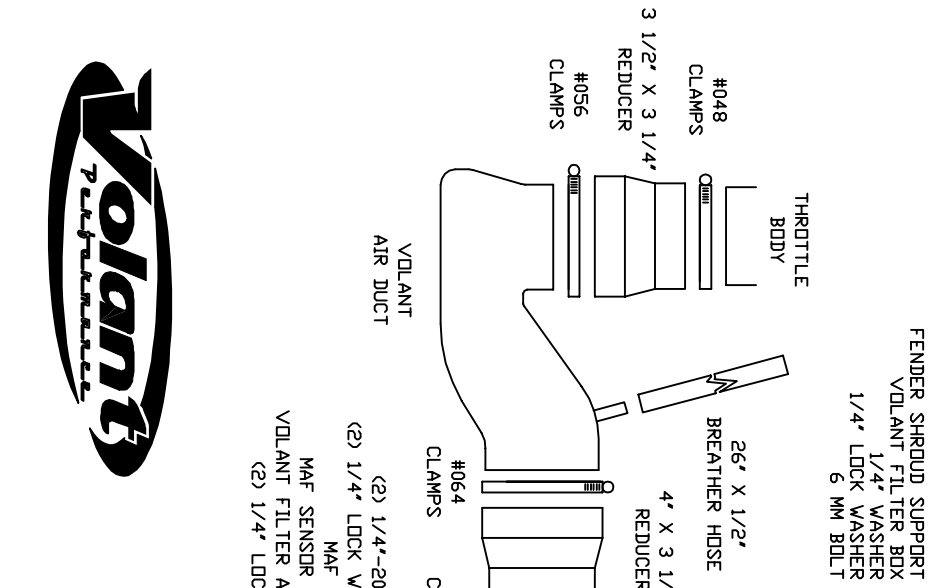

VOLANT AIR INTAKE SYSTEMS  
 PART NO.: 415536  
 INSTALLATION INSTRUCTIONS  
 WWW.VOLANT.COM  
 TECH SUPPORT: (909) 476-7225

415536 PARTS LIST		1	6 MM BOLT
1	VOLANT FILTER BOX	1	4" X 3 1/2" REDUCER
1	VOLANT FILTER BOX LID	1	3 1/2" X 2 1/2" SLEEVE
1	VOLANT AIR FLOW DUCT	1	3 1/2" X 3 1/4" SLEEVE
1	VOLANT RAM AIR SCOOP	1	3 1/2" X 3" SLEEVE
1	VOLANT BRAKE DUCT SCOOP	1	#048 CLAMP
1	VOLANT LOWER AIR DUCT	8	#056 CLAMPS
1	VOLANT FILTER ADAPTER	1	#064 CLAMP
1	3 3/4" X 3" REDUCER	5	1/4"-20 BOLTS
1	6 MM BOLT	2	1/4" NUT
1	1/4" LOCK NUTS	2	1/4" LOCK WASHERS
1	1/4" LOCK WASHERS	8	1/4" WASHERS
5	1/4" WASHERS	5	FENDER SHRUD SUPPORT
1	FENDER SHRUD SUPPORT	1	VOLANT BRACKET
1	VOLANT BRACKET	1	MAF SENSOR BRACKET
1	MAF SENSOR BRACKET	1	26" X 1/2" BREATHER HOSE

TOP VIEW

NOTE: FENDER SHRUD SUPPORT CONNECTS FROM THE VOLANT FILTER BOX TO THE EXISTING SHRUD.

FRONT VIEW