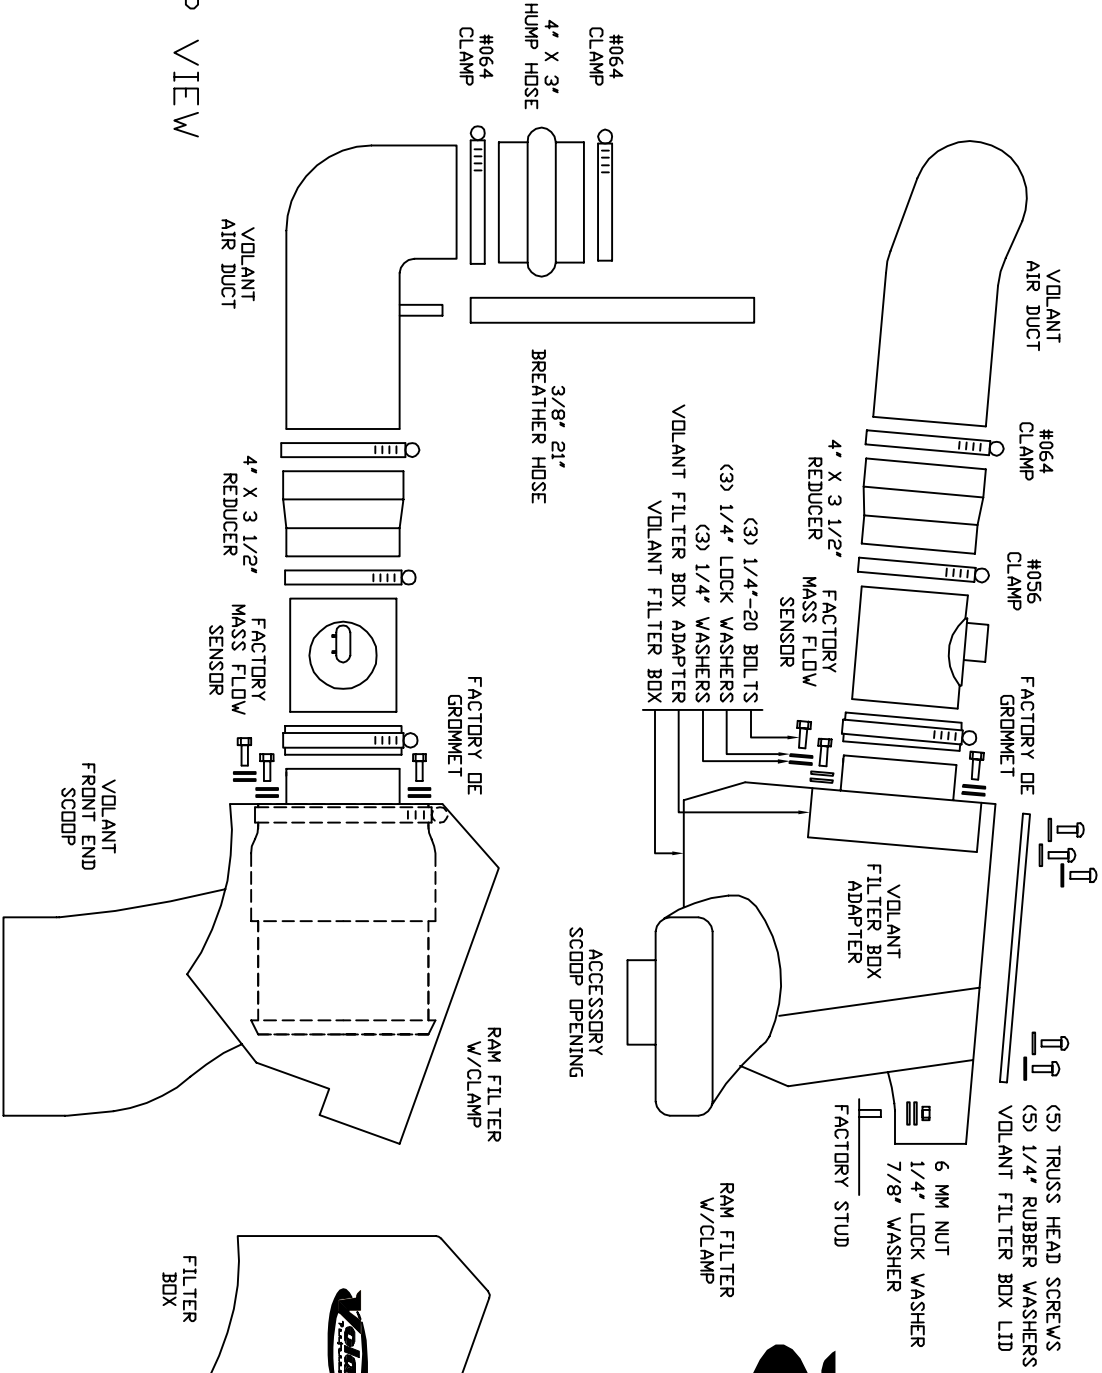

VOLANT AIR INTAKE SYSTEMS
 PART NO.: 415960
 INSTALLATION INSTRUCTIONS
 WWW.VOLANT.COM
 TECH SUPPORT: (909) 476-7225

415960 PARTS LIST

1	VOLANT FILTER BOX	1	4" X 3 1/2" REDUCER	1	3/8" 21" BREATHER HOSE
1	VOLANT FILTER BOX LID	1	4" X 3" HUMP HOSE	5	TRUSS HEAD SCREWS
1	VOLANT AIR DUCT	3	1/4"-20 BOLTS	5	1/4" RUBBER WASHERS
1	VOLANT FILTER BOX ADAPTER	4	1/4" LOCK WASHERS		
1	RAM FILTER W/CLAMP	3	1/4" WASHERS		
1	#056 CLAMP	1	7/8" WASHER		
3	#064 CLAMPS	1	6 MM NUT		

TOP VIEW