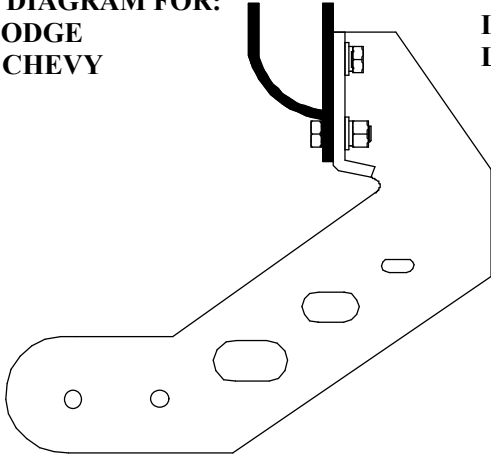

INSTALLATION INSTRUCTIONS

OVAL DROP STEP

STEELE CERFRACT

No.	Name	Qty	Remarks	No.	Name	Qty	Remarks
1	Oval tube with step pad	1		7	Hex bolt	2	3/8 " -16-1 "
2	Drop step bracket left side	1		8	Flat washer	4	10mm
3	Drop step bracket right side	1		9	Spring washer	2	10mm
4	Hex bolt	4	5/16 " -18-5/4 "	10	Hex nut	2	3/8 " -16
5	Flat washer	8	8mm	11	Hex bolt	4	5/16 " -18-1 "
6	Spring washer	8	8mm				

**INSTALLATION DIAGRAM FOR:
LATE MODEL DODGE
EARLY MODEL CHEVY**

**INSTALLATION DIAGRAM FOR:
LATE MODEL CHEVY AND FORD**

STEELCRAFT