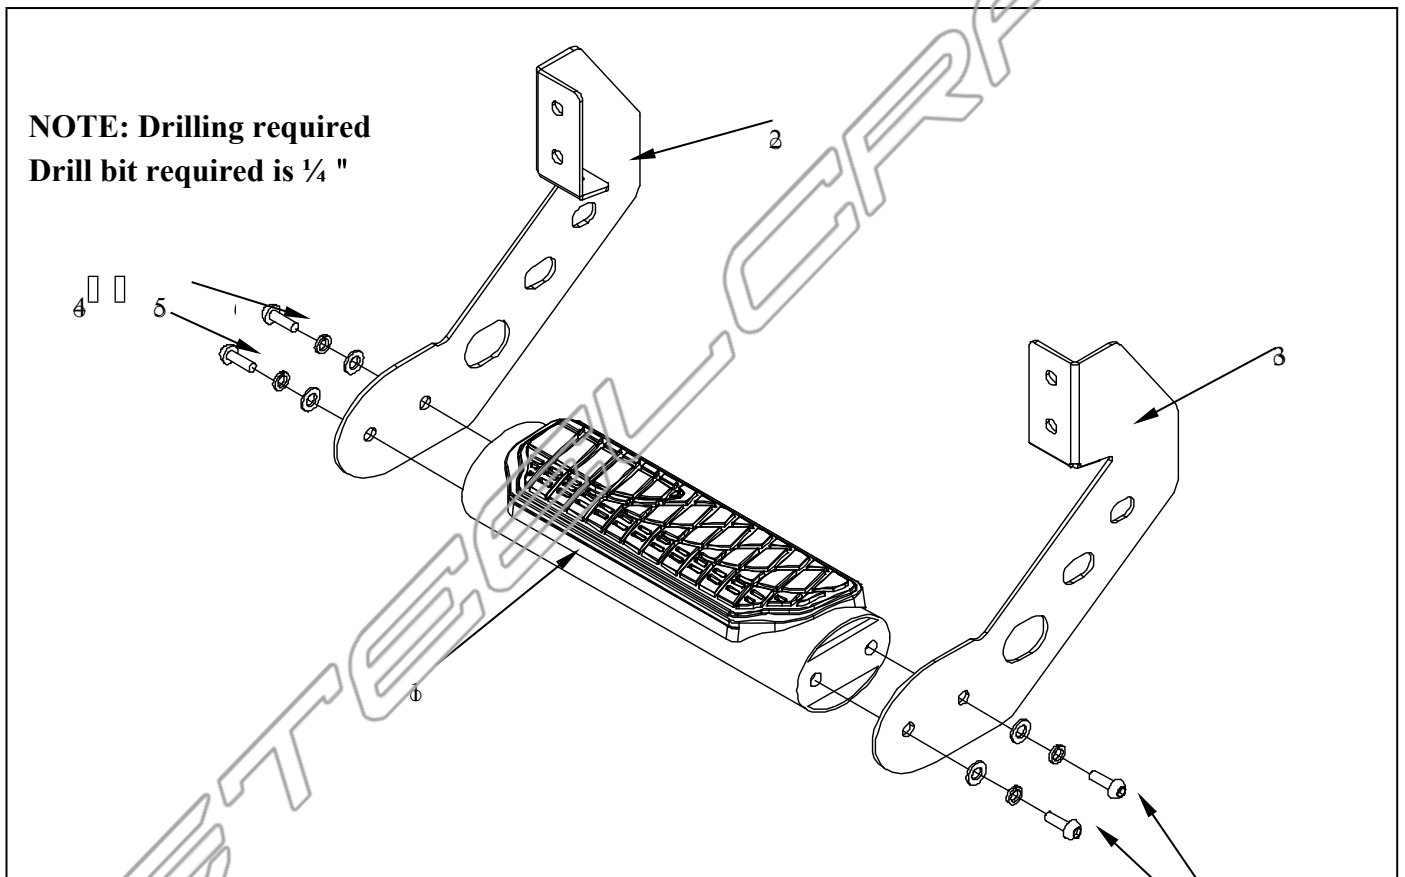

INSTALLATION INSTRUCTIONS

OVAL DROP STEP

STEELE CERFRACT

No.	Name	Qty	Remarks	No.	Name	Qty	Remarks
1	Oval tube with step pad	1		7	Hex bolt	2	3/8 " -16-1 "
2	Drop step bracket left side	1		8	Flat washer	4	10mm
3	Drop step bracket right side	1		9	Spring washer	2	10mm
4	Hex bolt	4	5/16 " -18-5/4 "	10	Hex nut	2	3/8 " -16
5	Flat washer	8	8mm	11	Hex bolt	4	5/16 " -18-1 "
6	Spring washer	8	8mm				

**INSTALLATION DIAGRAM FOR:
LATE MODEL DODGE
EARLY MODEL CHEVY**

**INSTALLATION DIAGRAM FOR:
LATE MODEL CHEVY AND FORD**

STEELCRAFT