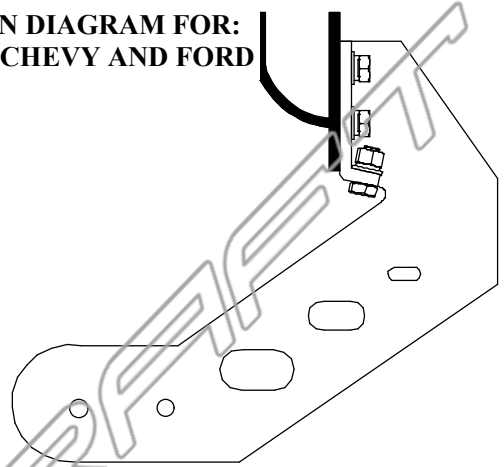

INSTALLATION INSTRUCTIONS

OVAL DROP STEP

STEELE CERFRACT

No.	Name	Qty	Remarks	No.	Name	Qty	Remarks
1	Oval tube with step pad	1		7	Hex bolt	2	3/8 " -16-1 "
2	Drop step bracket left side	1		8	Flat washer	4	10mm
3	Drop step bracket right side	1		9	Spring washer	2	10mm
4	Hex bolt	4	5/16 " -18-5/4 "	10	Hex nut	2	3/8 " -16
5	Flat washer	8	8mm	11	Hex bolt	4	5/16 " -18-1 "
6	Spring washer	8	8mm				

**INSTALLATION DIAGRAM FOR:
LATE MODEL DODGE
EARLY MODEL CHEVY**

**INSTALLATION DIAGRAM FOR:
LATE MODEL CHEVY AND FORD**

STEELCRAFT