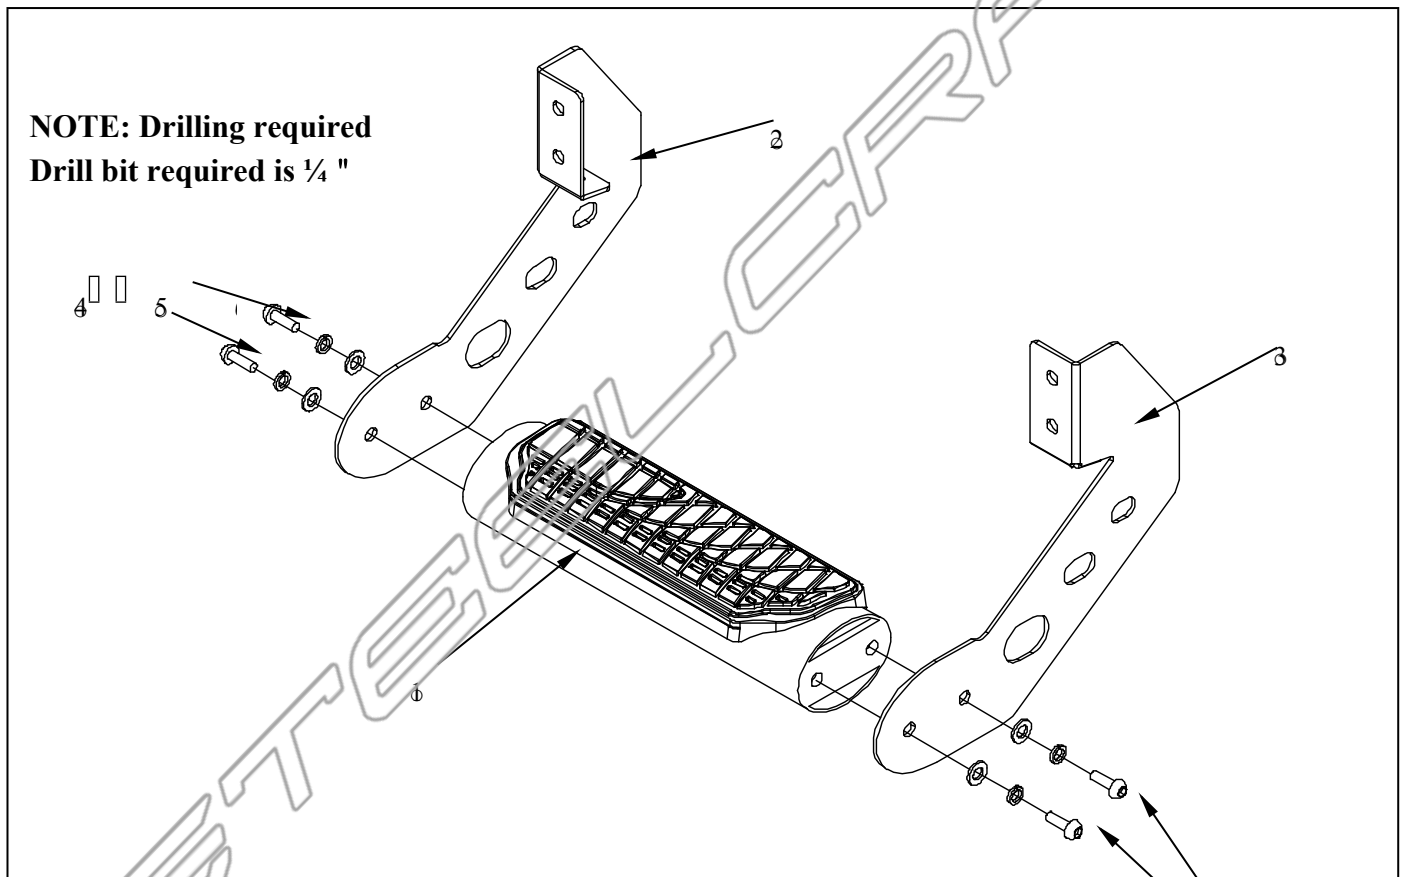

INSTALLATION INSTRUCTIONS

OVAL DROP STEP

STEELE CERRAFT

No.	Name	Qty	Remarks	No.	Name	Qty	Remarks
1	Oval tube with step pad	1		7	Hex bolt	2	3/8 " -16-1 "
2	Drop step bracket left side	1		8	Flat washer	4	10mm
3	Drop step bracket right side	1		9	Spring washer	2	10mm
4	Hex bolt	4	5/16 " -18-5/4 "	10	Hex nut	2	3/8 " -16
5	Flat washer	8	8mm	11	Hex bolt	4	5/16 " -18-1 "
6	Spring washer	8	8mm				

**INSTALLATION DIAGRAM FOR:
LATE MODEL DODGE
EARLY MODEL CHEVY**

**INSTALLATION DIAGRAM FOR:
LATE MODEL CHEVY AND FORD**

STEEELCRAFT