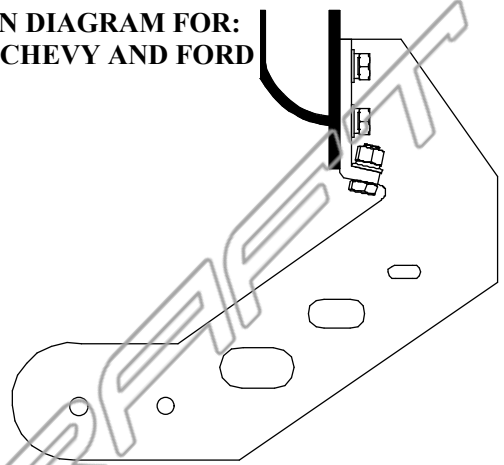

INSTALLATION INSTRUCTIONS

OVAL DROP STEP

STEELE CERRAFT

No.	Name	Qty	Remarks	No.	Name	Qty	Remarks
1	Oval tube with step pad	1		7	Hex bolt	2	3/8 " -16-1 "
2	Drop step bracket left side	1		8	Flat washer	4	10mm
3	Drop step bracket right side	1		9	Spring washer	2	10mm
4	Hex bolt	4	5/16 " -18-5/4 "	10	Hex nut	2	3/8 " -16
5	Flat washer	8	8mm	11	Hex bolt	4	5/16 " -18-1 "
6	Spring washer	8	8mm				

**INSTALLATION DIAGRAM FOR:
LATE MODEL DODGE
EARLY MODEL CHEVY**

**INSTALLATION DIAGRAM FOR:
LATE MODEL CHEVY AND FORD**

STEEELCRAFT