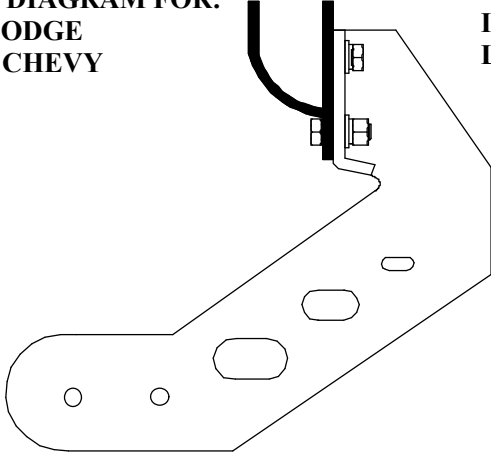

INSTALLATION INSTRUCTIONS

OVAL DROP STEP

STEELE CERRAFT

No.	Name	Qty	Remarks	No.	Name	Qty	Remarks
1	Oval tube with step pad	1		7	Hex bolt	2	3/8 " -16-1 "
2	Drop step bracket left side	1		8	Flat washer	4	10mm
3	Drop step bracket right side	1		9	Spring washer	2	10mm
4	Hex bolt	4	5/16 " -18-5/4 "	10	Hex nut	2	3/8 " -16
5	Flat washer	8	8mm	11	Hex bolt	4	5/16 " -18-1 "
6	Spring washer	8	8mm				

**INSTALLATION DIAGRAM FOR:
LATE MODEL DODGE
EARLY MODEL CHEVY**

**INSTALLATION DIAGRAM FOR:
LATE MODEL CHEVY AND FORD**

STEEELCRAFT