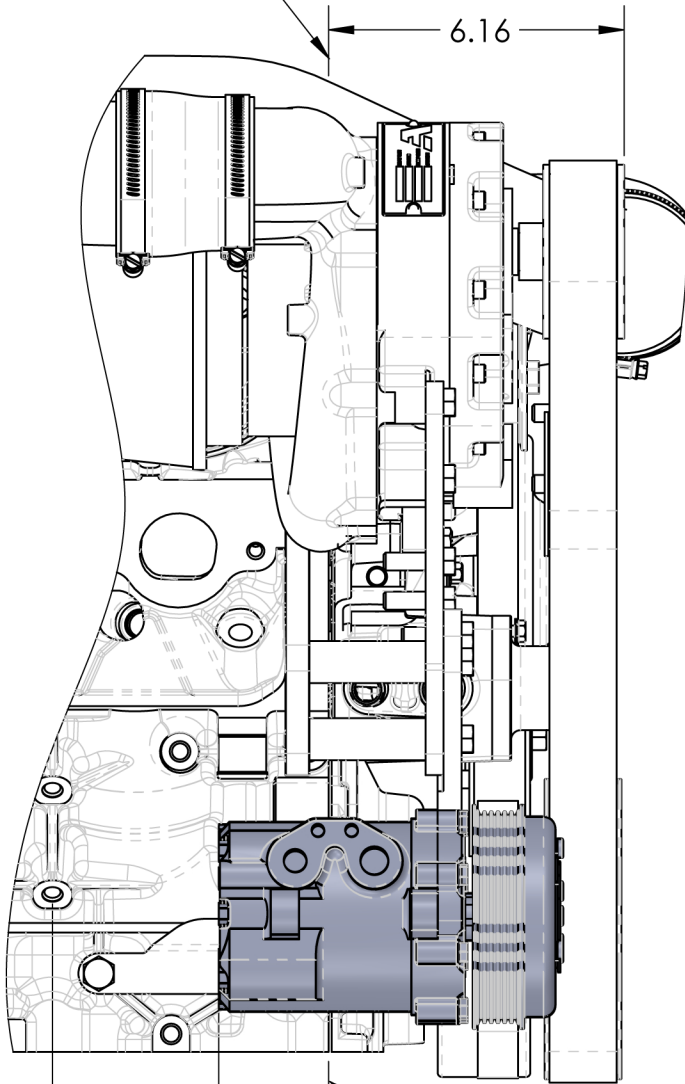

FRONT OF BLOCK

6.16

17.29

***LS Swap Series - Corvette FEAD***

008564\_v1.0\_P2

© 2016 Vortech Engineering Inc. All rights reserved.