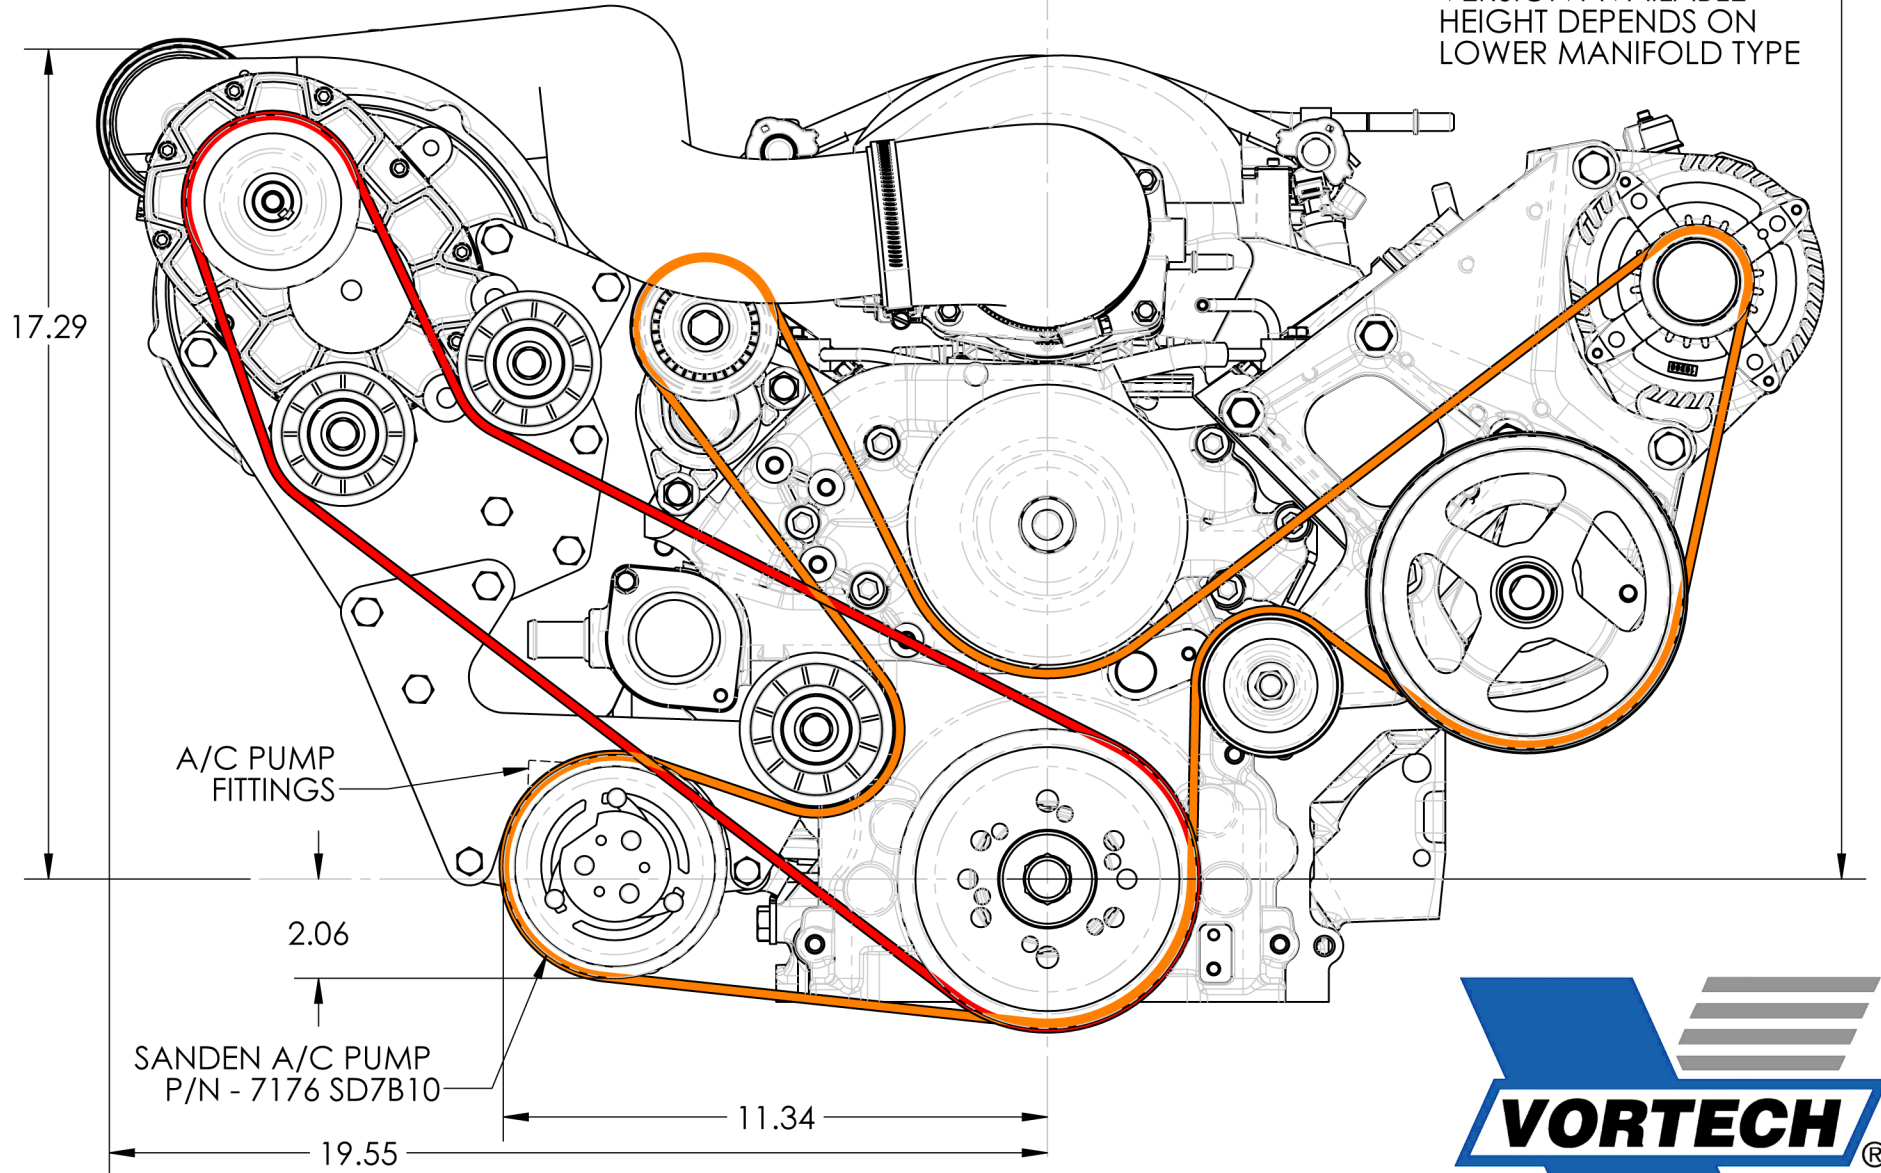

FRONT OF BLOCK

6.16

17.29

***LS Swap Series - Corvette FEAD***

008564\_v1.0\_P2

© 2016 Vortech Engineering Inc. All rights reserved.