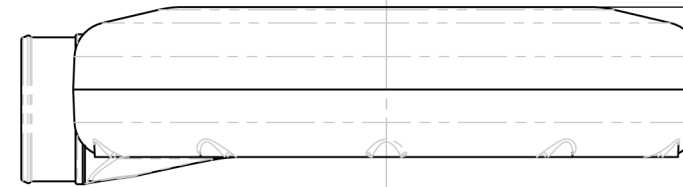

FRONT OF BLOCK

6.16

17.29

***LS Swap Series - Corvette FEAD***

008564\_v1.0\_P2

© 2016 Vortech Engineering Inc. All rights reserved.