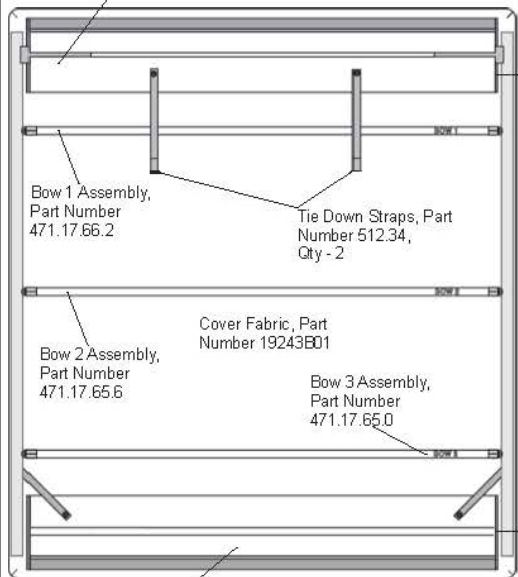

Tonneau Cover
 Part Number, 471.16.19243
 Qty. 1

Tonneau Cover Assembly Contains

Front Rail Assembly,
 Part Number
 471.43.67.2

Front End Cap, Part
 Number 728325

Bow 1 Assembly,
 Part Number
 471.17.66.2

Tie Down Straps, Part
 Number 512.34,
 Qty - 2

Bow 2 Assembly,
 Part Number
 471.17.65.6

Cover Fabric, Part
 Number 19243B01

Bow 3 Assembly,
 Part Number
 471.17.65.0

Rear Rail Assembly,
 Part Number
 471.23.64.5

Rear End Cap, Part
 Number 728330

5/16" Bolt, Part
 Number 728815,
 Qty - 6

5/16" Lock Washer,
 Part Number
 720236, Qty - 6

Rubber Pad, Part
 Number 720035,
 Qty - 6

Inner Clamp, Part
 Number 728045,
 Qty - 6

Outer Clamp large, Part
 Number 728025,
 Qty - 2

Outer Clamp, small Part
 Number 728030,
 Qty - 4

Left Side Rail, Part
 Number 471.21.80.8
 Qty - 1

Corner, Part
 Number 728305

Latch Assembly, Part
 Number 512.30