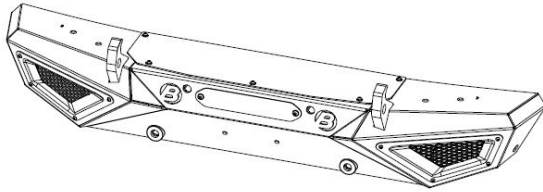

Parts List

- Required parts for installation

Front Bumper
Part # 200332858
Qty 1

Winch Mounting Plate
Part # 200316229
Qty 1

Grille Guard
Part# 200373563
Qty: 1

License Plate Bracket
Part# 200317841
Qty: 1

LED Light Bar Bracket (DS /PS)
Part # 200332894 / 200334320
Qty 1 each side

Parts List

- Required parts for installation

 <p>12mm Bolt Plate Part # 200281516 Qty 4</p>	 <p>Square Plastic Retainer Part # TY000505 Qty 8</p>	 <p>12mm Nut Part # 3001505 Qty 8</p>	 <p>12mm Lock Washer Part # 3000171 Qty 10</p>	 <p>12mm Flat Washer Part # 3000252 Qty 10</p>	 <p>12mm Nut Plate Part # 200337823 Qty 2</p>
 <p>12mm x 40mm bolt Part # 3002819 Qty 2</p>	 <p>10mm Flat Washer Part # 3000245 Qty 2</p>	 <p>10mm Lock Washer Part # 3000160 Qty 2</p>	 <p>10mm x 25mm Bolt Part # 3002689 Qty 2</p>	 <p>8mm x 25mm bolt Part # 3002591 Qty 4</p>	 <p>8mm Flange Nut Part # 3001577 Qty 4</p>
 <p>6mm x 20mm Combobolt Part # 3006267 Qty 2</p>	 <p>6mm Flange Nut Part # 3001569 Qty 2</p>				