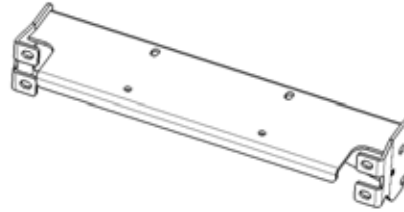

Parts List

- Required parts for installation

Front Bumper
Part # 200332858
Qty 1

Winch Mounting Plate
Part # 200316229
Qty 1

Grille Guard
Part# 200373563
Qty: 1

License Plate Bracket
Part# 200317841
Qty: 1

LED Light Bar Bracket (DS /PS)
Part # 200332894 / 200334320
Qty 1 each side

Parts List

- Required parts for installation

 <p>12mm Bolt Plate Part # 200281516 Qty 4</p>	 <p>Square Plastic Retainer Part # TY000505 Qty 8</p>	 <p>12mm Nut Part # 3001505 Qty 8</p>	 <p>12mm Lock Washer Part # 3000171 Qty 10</p>	 <p>12mm Flat Washer Part # 3000252 Qty 10</p>	 <p>12mm Nut Plate Part # 200337823 Qty 2</p>
 <p>12mm x 40mm bolt Part # 3002819 Qty 2</p>	 <p>10mm Flat Washer Part # 3000245 Qty 2</p>	 <p>10mm Lock Washer Part # 3000160 Qty 2</p>	 <p>10mm x 25mm Bolt Part # 3002689 Qty 2</p>	 <p>8mm x 25mm bolt Part # 3002591 Qty 4</p>	 <p>8mm Flange Nut Part # 3001577 Qty 4</p>
 <p>6mm x 20mm Combobolt Part # 3006267 Qty 2</p>	 <p>6mm Flange Nut Part # 3001569 Qty 2</p>				

Parts List

- Required parts for installation

 <p>4mm x 10mm Allen Bolt Part # 3000690 Qty 8</p>	 <p>8mm Large Washer Part # 3000238 Qty 4</p>	 <p>8mm Lock Washer Part # 3000147 Qty 4</p>	 <p>2.5mm Allen Hex Part # 3000057</p>	 <p>4mm Allen Hex Part # 3000062</p>	 <p>Zip Tie Part # 200109093 Qty 10</p>
 <p>Anchor Zip Tie Part # 200227045 Qty 4</p>	 <p>Sensor Retaining Ring Part # 200215571 Qty 6</p>	 <p>Sensor Retaining Ring Part # 200159220 Qty 6</p>	 <p>Adhesive Tape Ring Part# 200247143 Qty:6</p>	 <p>Adhesive Pad Part # 200241029 Qty 6</p>	 <p>Sensor Retaining Ring Part # 200240603 Qty 6</p>

M6 Allen Head Bolt
Qty: 4

8mm x 25mm Hex Bolt
Qty: 2

8mm Lock Washer
Qty: 2

8mm Nut
Qty: 2