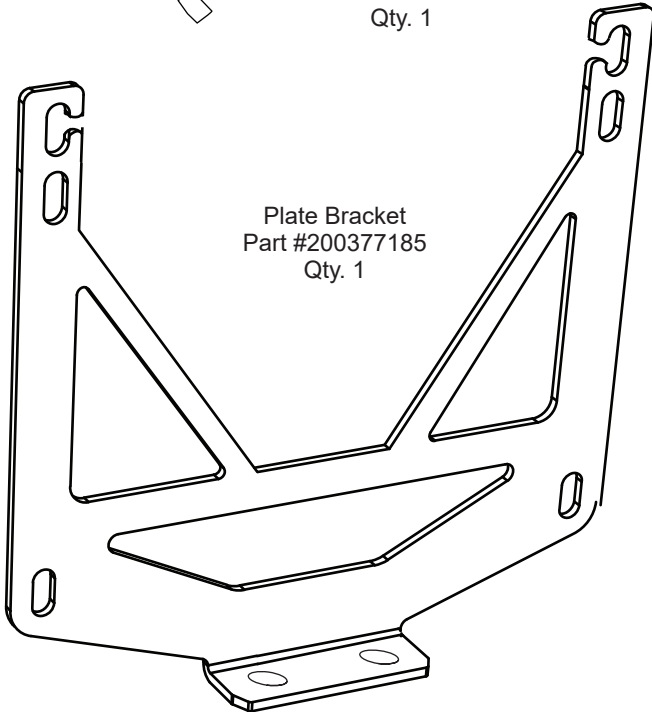

### License Plate Frame and LED Parts Bundle

Plug and Play LEDs and Harness  
Part #200376919  
Qty. 1

M8 x25mm Bolt Part #300786  
M8 Lockwasher Part #3000147  
M8 Flat Washer Part #3000303  
Qty. 2

Plate Bracket  
Part #200377185  
Qty. 1