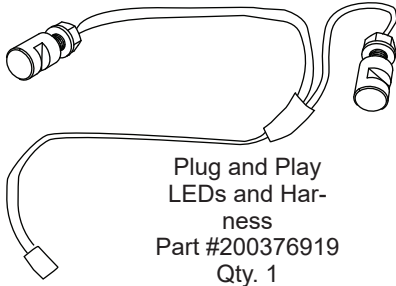

Parts List

Attach Plate Brackets; Attach LED lights

License Plate Frame and LED Parts Bundle

Plug and Play LEDs and Harness
Part #200376919
Qty. 1