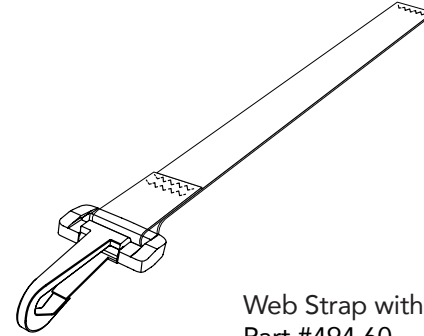

**Parts List:**

Snap Stud Screw  
#8x5/8"  
Part #728221  
Qty. 4

Snap Straps  
2 - Short Part #590.38  
2 - Long Part #592.31

Web Strap with Snap Hook  
Part #494.60  
Qty. 2

Targa Style Sun Bikini Top  
Qty. 1

Tail Clip  
Part #338.24  
Qty. 6