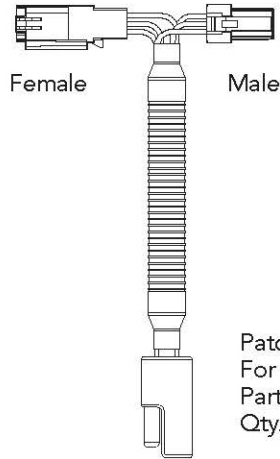

Left Front Side Rail
Part #612.51
Qty. 1

Right Front Side Rail
Part #612.50
Qty. 1

Front Rail
Part #584.94
Qty. 1

Rear Rail
Part #588.43
Qty. 1

Left Rear Side Rail
Part #612.47
Qty. 1

Right Rear Side Rail
Part #612.46
Qty. 1

Female Male

Patch Loom
For LED Lights
Part #593.39
Qty. 1

Foam Tape
Part #595.31
Qty. 1 roll - 24"

Rear Upper Clamp
Part #582.06
Qty. 2

Lower Clamp Large
Part #579.23
Qty. 2

Lower Clamp Small
Part #595.34
Qty. 2

Wire Tie
Part #216.52

Hex Head Bolt
Part #578.39

Set Screw
Part #573.17

Rubber Pad
Part #720035

Bow Stack -
Driver Side
Part #618.47
Qty. 1

Bow Stack -
Passenger Side
Part #618.46
Qty. 1

Bow Coupler
#1 & #4 Bows
Part #573.77
Qty. 2

Bow Coupler
#2 & #3 Bows
Part #573.79
Qty. 2

Center High-Mount
Stop Light (CHMSL)
Qty. 1

29' Wire Harness
Qty. 1

#10-32 Screw
Qty. 2

Flat Washer
Qty. 2

#10-32 Nut
Qty. 2

Parts Kit #576.71