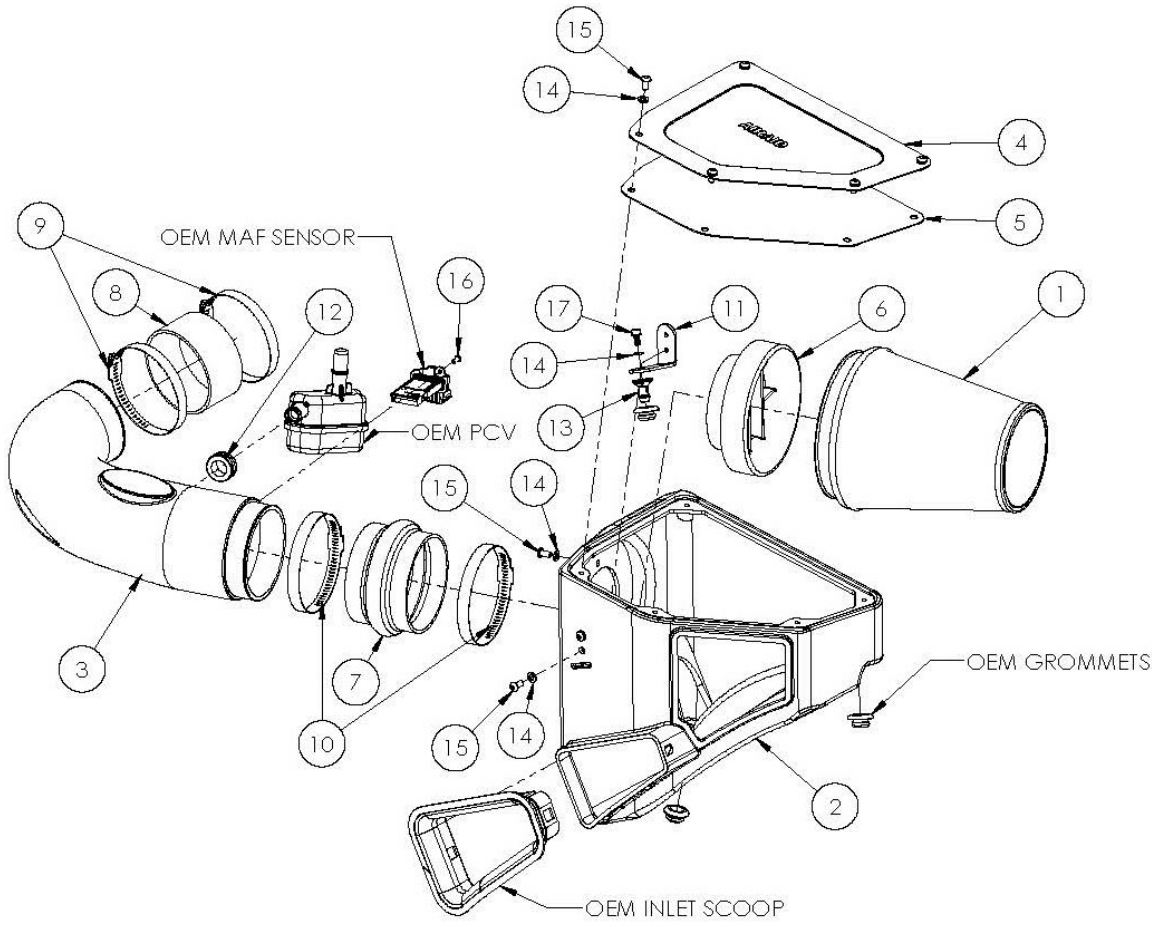

**NOT LEGAL FOR SALE OR USE ON ANY POLLUTION CONTROLLED MOTOR VEHICLE IN CALIFORNIA OR STATES ADOPTING CALIFORNIA EMISSION PROCEDURES.**

**Component Identification**

1	724-476	Airaid Premium Filter	1
2	KIT333CAB	Airaid Intake Airbox	1
3	KIT333	Airaid Intake Tube	1
4	KIT333LID	Airaid Airbox Lid	1
5	KIT333G	Airbox Lid Gasket	1
6	KITMAFADA01	Filter Adapter	1
7	KITHUMPHS05EPDM	Hump Hose	1
8	KITCOUPLER10EPDM	Coupler	1
9	08628	#60 Hose Clamp	2
10	KITHS72	#72 Hose Clamp	2
11	KIT333BC	Airbox Bracket	1
12	KITGRMT19	Grommet	1
13	8-186-1	Airbox Mounting Post	1
14	1-3016	Flat Washer	11
15	KIT15DHC3050	1/4-20 Button Head Screw	10
16	KIT15BHC3050	#8-32 Button Head Screw	2
17	KIT60C120HCS	6mm Hex Bolt	1
18	KITPLUG03	Firewall Plug	1