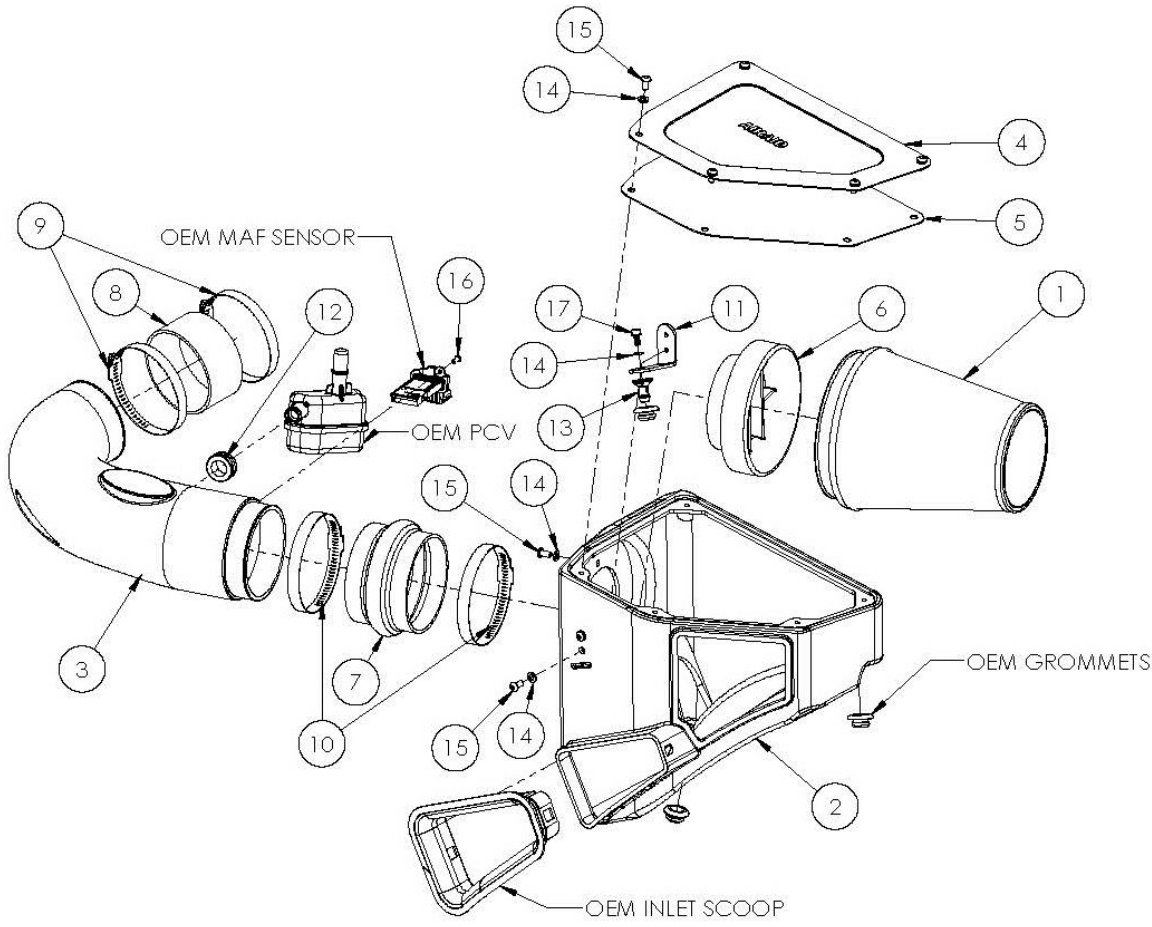

NOT LEGAL FOR SALE OR USE ON ANY POLLUTION CONTROLLED MOTOR VEHICLE IN CALIFORNIA OR STATES ADOPTING CALIFORNIA EMISSION PROCEDURES.

Component Identification

1	705-461	Airaid Premium Filter	1
2	KIT333CAB	Airaid Intake Airbox	1
3	KIT333	Airaid Intake Tube	1
4	KIT333LID	Airaid Airbox Lid	1
5	KIT333G	Airbox Lid Gasket	1
6	KITMAFADA01	Filter Adapter	1
7	KITHUMPHS05EPDM	Hump Hose	1
8	KITCOUPLER10EPDM	Coupler	1
9	08628	#60 Hose Clamp	2
10	KITHS72	#72 Hose Clamp	2
11	KIT333BC	Airbox Bracket	1
12	KITGRMT19	Grommet	1
13	8-186-1	Airbox Mounting Post	1
14	1-3016	Flat Washer	11
15	KIT15DHC3050	1/4-20 Button Head Screw	10
16	KIT15BHC3050	#8-32 Button Head Screw	2
17	KIT60C120HCS	6mm Hex Bolt	1
18	KITPLUG03	Firewall Plug	1