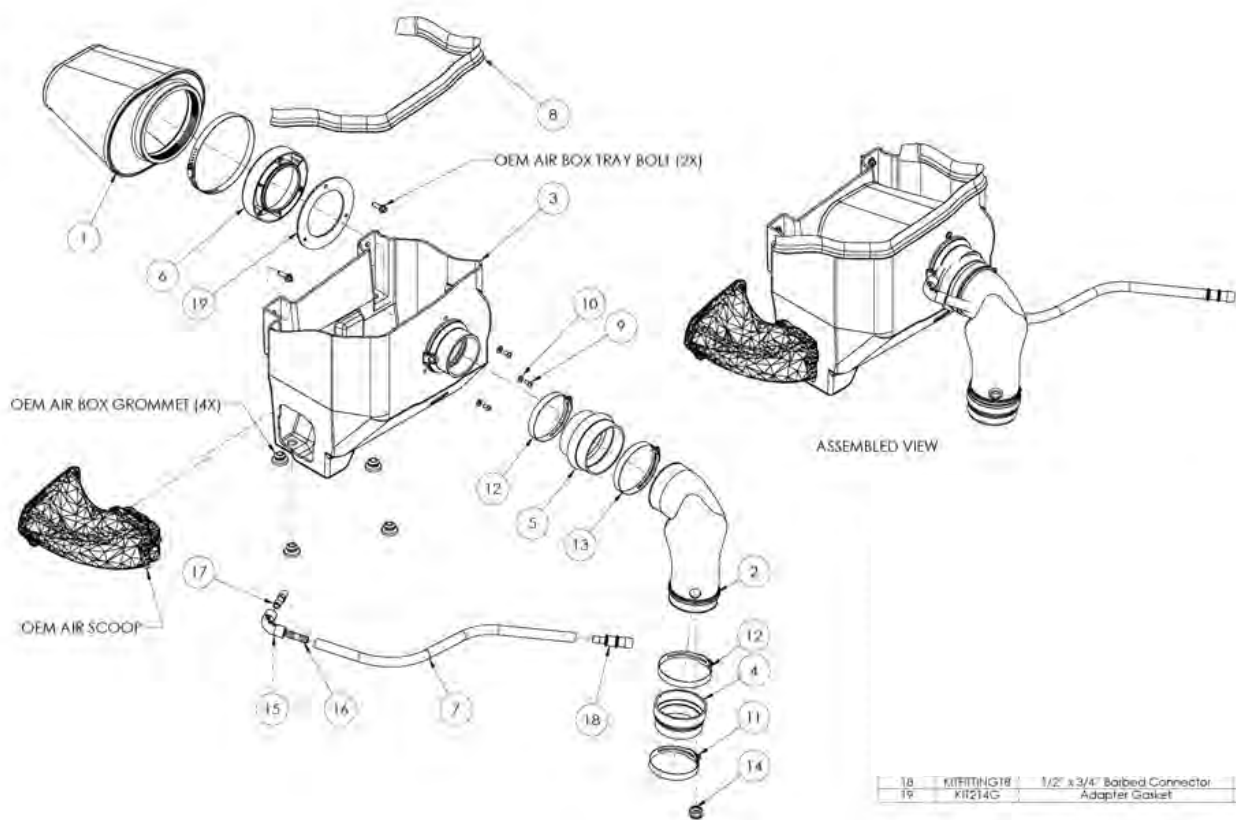

**NOT LEGAL FOR SALE OR USE ON ANY POLLUTION CONTROLLED MOTOR VEHICLE IN CALIFORNIA OR STATES ADOPTING CALIFORNIA EMISSION PROCEDURES.**

**Component Identification**

1.724-476	Airaid Filter	1
2.KIT237T	Airaid Intake Tube	1
3.KIT277CAB	Cool Air Box	1
4.KITRDCR14	Reducer Coupler	1
5.KITHUMPHS24	Hump Hose	1
6.KIT214FADA	Filter Adapter	1
7.KITHOSE42	1/2" x 22" Breather Hose	1
8.KITSTRIP24	Weather Strip 32.5"	1
9.KIT15DHC3050	1/4-20 x 1/2" Button Head Screw	3
10.08275	Flat Washer	3
11.08610	#52 Hose Clamp	1
12.08624	#60 Hose Clamp	2
13.KITHS64	#64 Hose Clamp	1
14.KITGRMT02	1/2" ID Grommet	1
15.KITELBOW04	1/2" x Elbow	1
16.08686	Male to Male Barbed Fitting	1
17.080022	1/4" NPT Barb Fitting	1
18.8-146	1/2" - 3/4" Barbed Fitting	1
19.KIT214G	Adapter Gasket	1