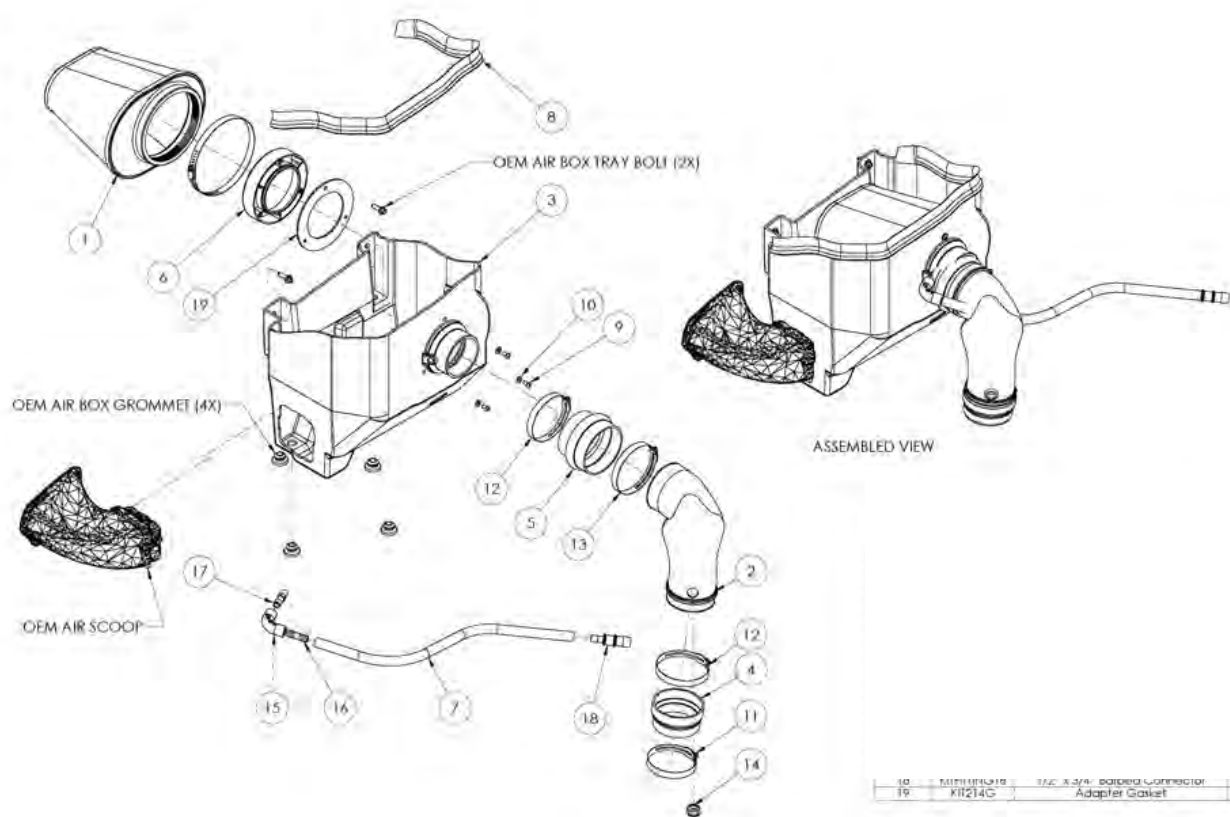

NOT LEGAL FOR SALE OR USE ON ANY POLLUTION CONTROLLED MOTOR VEHICLE IN CALIFORNIA OR STATES ADOPTING CALIFORNIA EMISSION PROCEDURES.

Component Identification

1.725-476	Airaid Filter	1
2.KIT237T	Airaid Intake Tube	1
3.KIT277CAB	Cool Air Box	1
4.KITRDCR14	Reducer Coupler	1
5.KITHUMPHS24	Hump Hose	1
6.KIT214FADA	Filter Adapter	1
7.KITHOSE42	1/2" x 22" Breather Hose	1
8.KITSTRIP24	Weather Strip 32.5"	1
9.KIT15DHC3050	1/4-20 x 1/2" Button Head Screw	3
10.08275	Flat Washer	3
11.08610	#52 Hose Clamp	1
12.08624	#60 Hose Clamp	2
13.KITHS64	#64 Hose Clamp	1
14.KITGRMT02	1/2" ID Grommet	1
15.KITELBOW04	1/2" x Elbow	1
16.08686	Male to Male Barbed Fitting	1
17.080022	1/4" NPT Barb Fitting	1
18.8-146	1/2" - 3/4" Barbed Fitting	1
19.KIT214G	Adapter Gasket	1