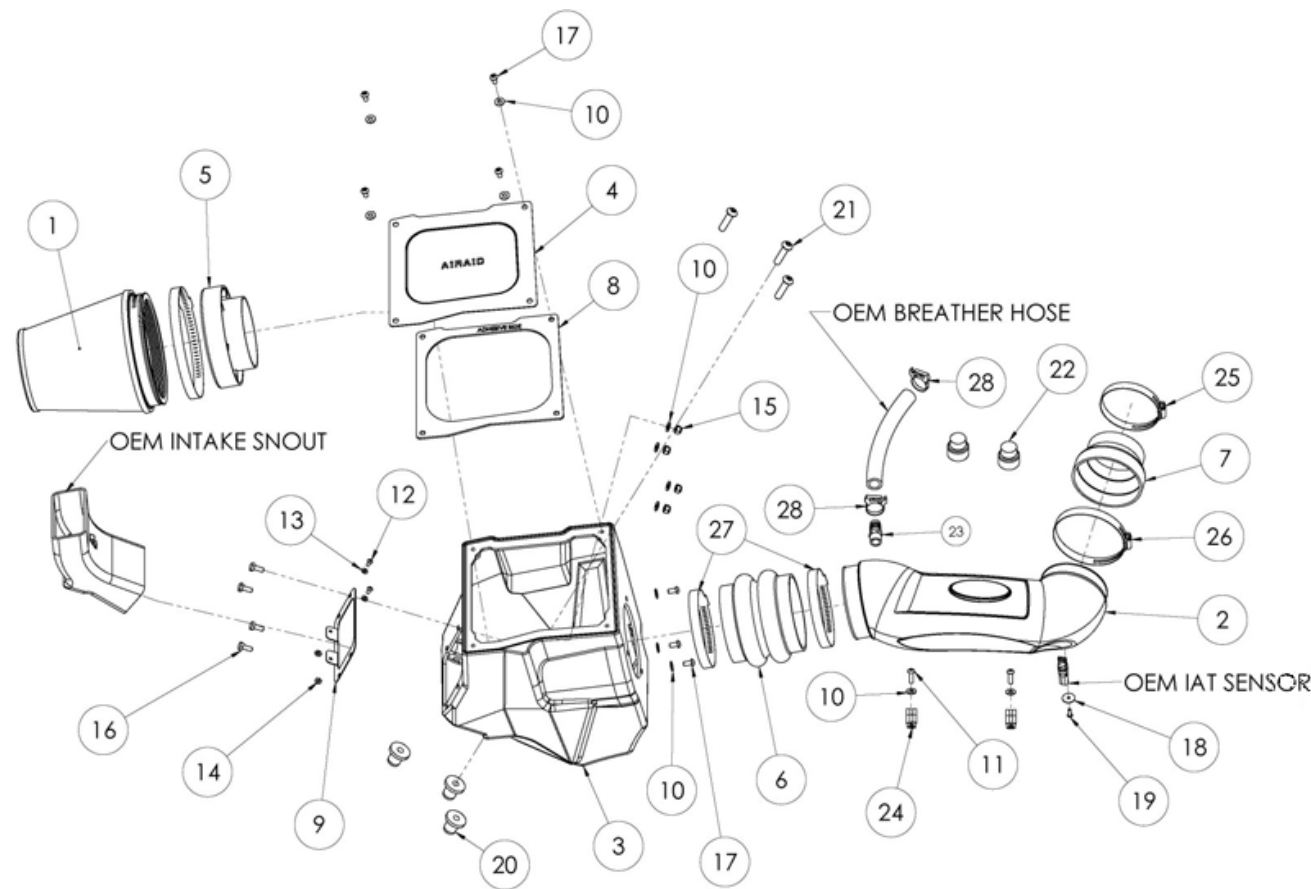

NOT LEGAL FOR SALE OR USE ON ANY POLLUTION CONTROLLED MOTOR VEHICLE IN CALIFORNIA OR STATES ADOPTING CALIFORNIA EMISSION PROCEDURES.
See Airaid.com for CARB status on each part for a specific vehicle

Component Identification

1.704-462	Airaid Premium Filter	1
2.AIR-KIT132	Intake Tube	1
3.AIR-KIT132CAB	Cold Air Box	1
4.AIR-KIT132LID	Airbox Lid	1
5.AIR-KIT1121MAFADA	Filter Adapter	1
6.AIR-KITHUMPHS33	Double Hump Hose	1
7.AIR-KITRDCR22	Silicone Reducer	1
8.AIR-KIT132G	Airbox Lid Gasket	1
9.AIR-KIT132BC	Air Scoop Bracket	1
10.08275	1/4" Flat Washer	13
11.AIR-KIT20BHC3060	6mm x 1.0-20 Bolt	2
12.AIR-KIT15BHC3038	8-32 x 3/8" Button Head Bolt	2
13.AIR-KIT15FW3016	#8 Washer	2
14.AIR-KIT8CNKEPZ	#8 Kep nut	2
15.AIR-KIT25CNNES	1/4" Nylock Nut	4
16.AIR-KIT25C62HCSS	1/4-20 x 5/8" Hex Bolt	4
17.AIR-KIT15DHC3050	1/4-20 x 1/2" Button Head Bolt	7
18.AIR-KITWASH02	#8 Fender Washer	1
19.AIR-KIT15BHC3050	#8-32 x 1/2 Button Head Bolt	1
20.08163	3/8-16 Well Nut	3
21.AIR-KITBHC3150	3/8-16 x 1 1/2" Button Head Bolt	3
22.AIR-KITGRMT21-1	Engine Cover Grommet	2
23.AIR-KITFITTING30	3/8 NPT x 5/8 Barbed Fitting	1
24.07299	1/2" Clamp	2
25.08601	#48 Hose Clamp	1
26.AIR-KITHS64	#64 Hose Clamp	1
27.AIR-KITHS72	#72 Hose Clamp	2
28.AIR-KITSNP19M4	#19 Speed Clamp	2