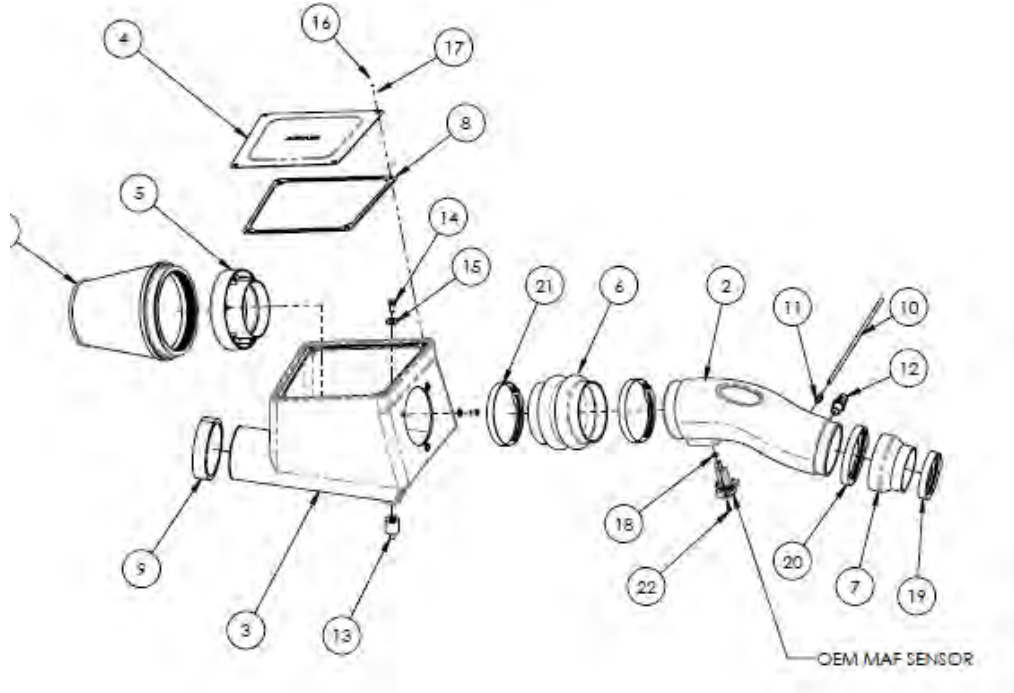

515-302 705-462 SynthaMax Dry Media Filter - Yellow

2010-20 Toyota 4Runner
2010-14 FJ Cruiser
4.0L V6

Parts List

1.705-462	AIRRAID PREMIUM FILTER	1
2. KIT302	AIRRAID INTAKE TUBE	1
3. KIT301CAB	COLD AIR BOX	1
4. KIT301LID	AIR BOX LID	1
5. KIT1121MAFADA	FILTER ADAPTER	1
6. KITHUMPHS33	HUMP HOSE	1
7. KITRDCR22	REDUCING COUPLER	1
8. KIT301G	AIRBOX GASKET	1
9. KITWSTRIP06	FOAM WEATHER STRIP	1
10. KITHOSE48	1/8 X 17" VACUUM LINE	1
11. 087016	1/8 NPT BARBED FITTING	1
12. KITFITTING30	3/8 NPT BARBED FITTING	1
13. KIT301MOUNT	M8 CAB MOUNT	3
14. 07844	8 MM X 1.25 X 16 BOLT	3
15. KIT31NWUSPZ	5/16 FLAT WASHER	3
16. KIT15DHC3050	1/4-20 X 1/2 BUTTON HEAD	7
17. 08275	1/4 FLAT WASHER	7
18. KITSPACER01	#8 SPACER	2
19. 08601	#48 HOSE CLAMP	1
20. KITHS64	#64 HOSE CLAMP	1
21. KITHS72	#72 HOSE CLAMP	2
22. KIT10SHCP	SCREW; SOCKET HEAD	2