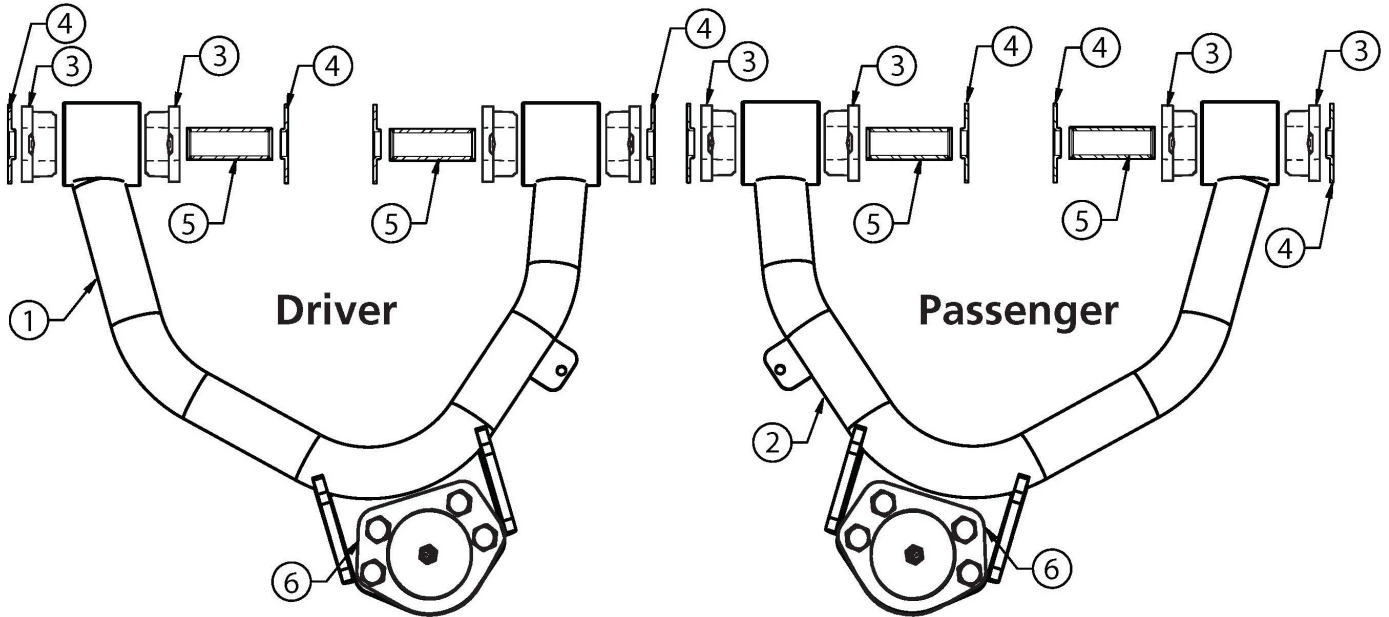

Item #	Part Number	Description	QTY
1	90001425	Driver Upper Control Arm	1
2	90001426	Passenger Upper Control Arm	1
3	70010827	Delrin Control Arm Bushing	8
4	90001429	Delrin Bushing T-Washer	8
5	90001430	Delrin Bushing Inner Sleeve	4
6	90000910	Upper Ball Joints - Proforged # 101-10046	2

### HARDWARE LIST Kit # 99010156

Part Number	Description	QTY
<b>Upper Balljoint</b>		
99311011	5/16"-18 x 1 1/4" Hex Bolt	8
99312002	5/16"-18 Nylok Nut	8
99313001	5/16" SAE Flat Washer	16
<b>Brake Line Tab</b>		
99251020	1/4"-20 x 1/2" Thread Forming	2