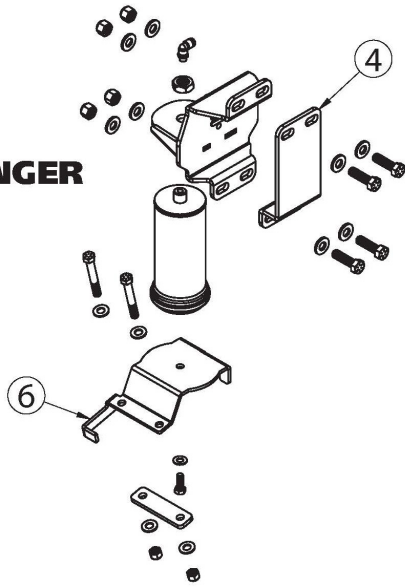

Item #	Part Number	Description	QTY
1	90007076	4.5" Diameter Rolling Sleeve Air Spring	2
2	90003452	Outer Frame Bracket	2
3	90003453	Inner Frame Plate - Driver	1
4	90003454	Inner Frame Plate - Pass	1
5	90003455	Passenger Spring Bracket	1
6	90003456	Spring Clamp Plate	2
7	90003253	Lower Bag Mount Clamp Mount	2
8	31952201	1/8" NPT x 1/4" Tube 90 Degree Fitting	2
	31954400	1/4" Tube T fitting	1
	31957005	1/4" Tube Schrader Valve	1
	31940003	1/4" Air Line by foot	8

PASSENGER