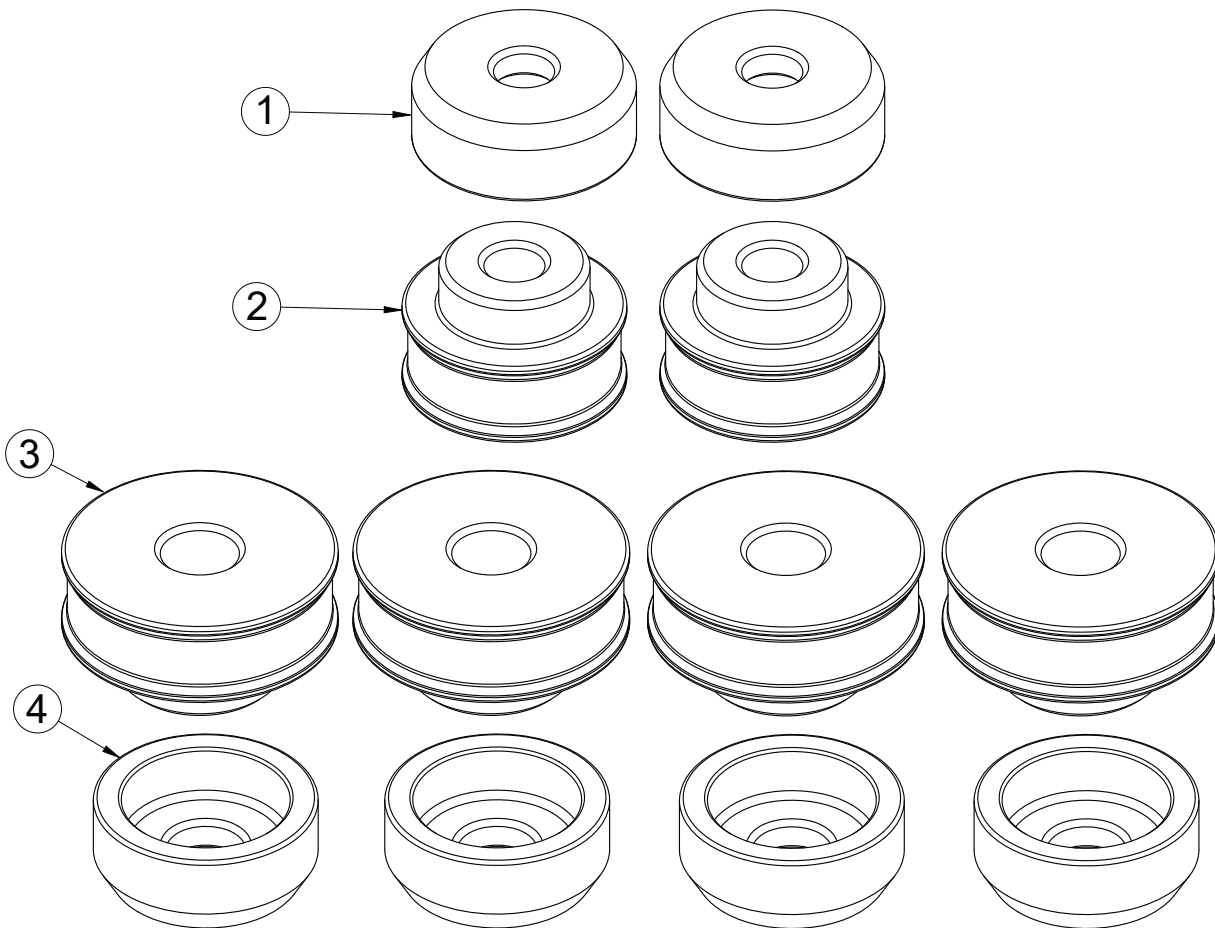

## Major Components .....In the box

Item #	Part #	Description	QTY
1	90003840	Front Bushing Cap	2
2	70014637	Front Bushing Base	2
3	70014638	Rear Bushing Base	4
4	90003841	Rear Bushing Cap	4
	99010184	Hardware Kit	1

## Hardware List .....In the box (Kit# 99010184)

QTY	Part Number	Description	QTY	Part Number	Description
<b>Front Bushings</b>			<b>Rear Bushings</b>		
2	99501012	1/2"-20 x 3" Hex Bolt	4		5/8"-11 x 3 1/2" Hex Bolt
2	99502002	1/2"-20 Nylok Nut	4	99503001	5/8" SAE Flat Washer
4	99503014	1/2" SAE Flat Washer	4	99503002	5/8" Split Lock Washer