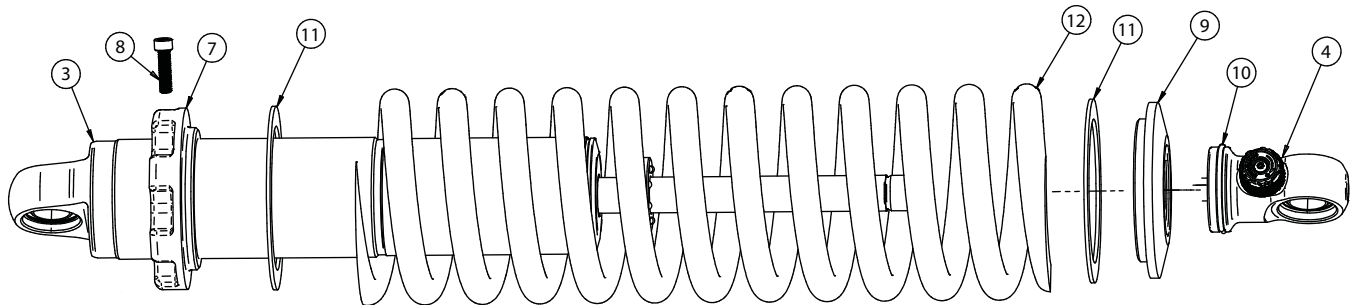

22189864

Rear HQ Series Shocks

Item #	Part #	Description	QTY
1	90001368	Upper CoilOver Mount Assembly	2
2	90001369	Lower CoilOver Mount Assembly	2
3	982-10-804	4.1" Stroke HQ Series Shock	2
4	815-05-022-kit	Shock Eyelet Assembly	2
5	90001994	5/8" ID Bearing (installed in shock eyelet/body)	4
6	90001995	Bearing Snap Ring (installed in shock eyelet/body)	8
7	803-00-199(kit)	Lower Spring Adjuster Nut	2
8	803-00-199(kit)	Adjuster Nut Locking Screw	2
9	803-00-199(kit)	Upper CoilSpring Retaining Plate	2
10	803-00-199(kit)	CoilSpring Plate Retaining Ring	2
11	70010828	Delrin Spring Washer	4
12	59100850	CoilSpring 10" 850lb	2
13	90002043	.500" x .365" Shock Bearing Spacers	8

HARDWARE LIST Kit # 99010130

QTY	Part Number	Description
FRONT UPPER SHOCK MOUNT		
2	99501064	1/2"-13 x 2 3/4" Hex Bolt
2	99502001	1/2"-13 Nylok Nut
2	99503001	1/2" SAE Flat Washer
6	99431023	7/16"-14 x 1 3/4" Hex Bolt
6	99432010	7/16"-14 Nylok Nut
12	99433005	7/16" SAE Flat Washer
FRONT LOWER SHOCK MOUNT		
2	99501064	1/2"-13 x 2 3/4" Hex Bolt
2	99502001	1/2"-13 Nylok Nut
2	99503001	1/2" SAE Flat Washer
4	99311032	5/16"-24 x 2 1/4" Hex Bolt
4	99312001	5/16"-24 Nylok Nut
8	99313001	5/16" SAE Flat Washer

Item #	Part #	Description	QTY
1	90001363	Rear Shackle Frame Mount	2
2	90001364	Rear Shackle	2
3	90002672	Shackle Inner Bushing Sleeve - Installed in shackle	2
4	70012461	Shackle Bushing - Installed in shackle	4
5	90001365	Flip Bracket	2
6	90001366	Clamp Plate	2
7	90001367	Brake Line Tab	1
8	99626004	U-Bolt - 3.375" W x 7.00" L x 5/8"-18	4
9	90002640	Bump Stop	1

QTY	Part Number	Description
BRAKE LINE RELOCATION		
3	99311001	5/16"-18 X 1" Hex Bolt
3	99312003	5/16-18 Nylok Nut
7	99313002	5/16" SAE Flat Washer
1	99081007	M8-1.25 x 20mm Hex Bolt
U-BOLT		
8	99622013	5/8-18 High Nut
8	99623001	5/8" SAE Flat Washer