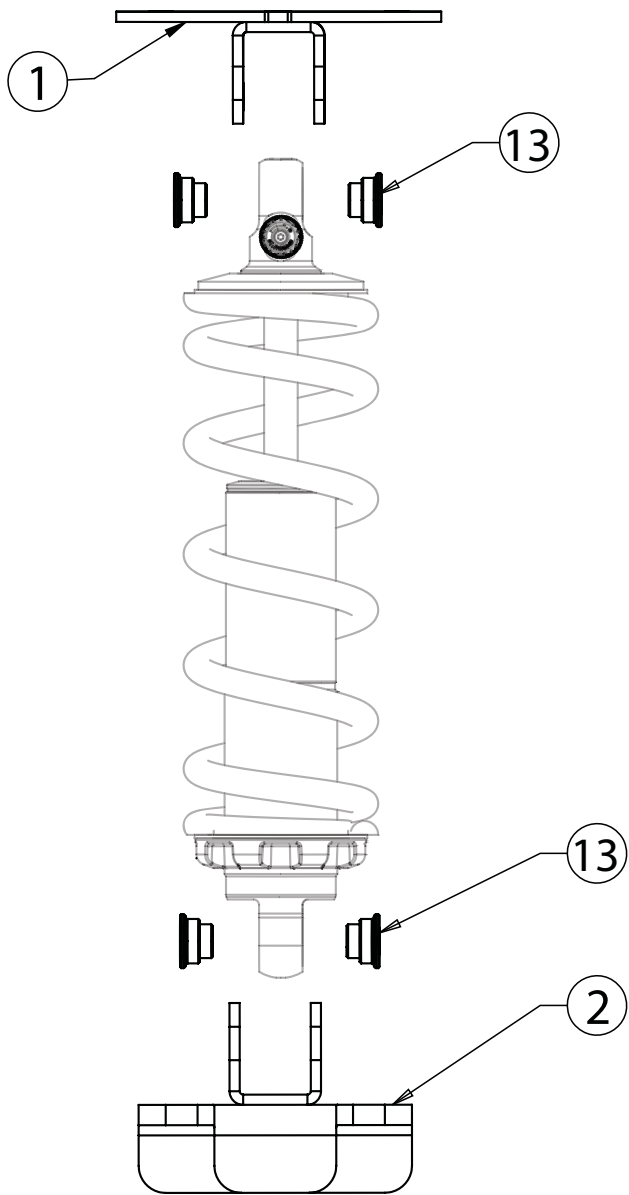

22189864

Rear HQ Series Shocks

Item #	Part #	Description	QTY
1	90001368	Upper CoilOver Mount Assembly	2
2	90001369	Lower CoilOver Mount Assembly	2
3	982-10-804	4.1" Stroke HQ Series Shock	2
4	815-05-022-kit	Shock Eyelet Assembly	2
5	90001994	5/8" ID Bearing (installed in shock eyelet/body)	4
6	90001995	Bearing Snap Ring (installed in shock eyelet/body)	8
7	803-00-199(kit)	Lower Spring Adjuster Nut	2
8	803-00-199(kit)	Adjuster Nut Locking Screw	2
9	803-00-199(kit)	Upper CoilSpring Retaining Plate	2
10	803-00-199(kit)	CoilSpring Plate Retaining Ring	2
11	70010828	Delrin Spring Washer	4
12	59100850	CoilSpring 10" 850lb	2
13	90002043	.500" x .365" Shock Bearing Spacers	8

HARDWARE LIST Kit # 99010130

QTY	Part Number	Description
FRONT UPPER SHOCK MOUNT		
2	99501064	1/2"-13 x 2 3/4" Hex Bolt
2	99502001	1/2"-13 Nylok Nut
2	99503001	1/2" SAE Flat Washer
6	99431023	7/16"-14 x 1 3/4" Hex Bolt
6	99432010	7/16"-14 Nylok Nut
12	99433005	7/16" SAE Flat Washer
FRONT LOWER SHOCK MOUNT		
2	99501064	1/2"-13 x 2 3/4" Hex Bolt
2	99502001	1/2"-13 Nylok Nut
2	99503001	1/2" SAE Flat Washer
4	99311032	5/16"-24 x 2 1/4" Hex Bolt
4	99312001	5/16"-24 Nylok Nut
8	99313001	5/16" SAE Flat Washer

Item #	Part #	Description	QTY
1	90001363	Rear Shackle Frame Mount	2
2	90001364	Rear Shackle	2
3	90002672	Shackle Inner Bushing Sleeve - Installed in shackle	2
4	70012461	Shackle Bushing - Installed in shackle	4
5	90001365	Flip Bracket	2
6	90001366	Clamp Plate	2
7	90001367	Brake Line Tab	1
8	99626004	U-Bolt - 3.375" W x 7.00" L x 5/8"-18	4
9	90002640	Bump Stop	1

QTY	Part Number	Description
BRAKE LINE RELOCATION		
3	99311001	5/16"-18 X 1" Hex Bolt
3	99312003	5/16-18 Nylok Nut
7	99313002	5/16" SAE Flat Washer
1	99081007	M8-1.25 x 20mm Hex Bolt
U-BOLT		
8	99622013	5/8-18 High Nut
8	99623001	5/8" SAE Flat Washer