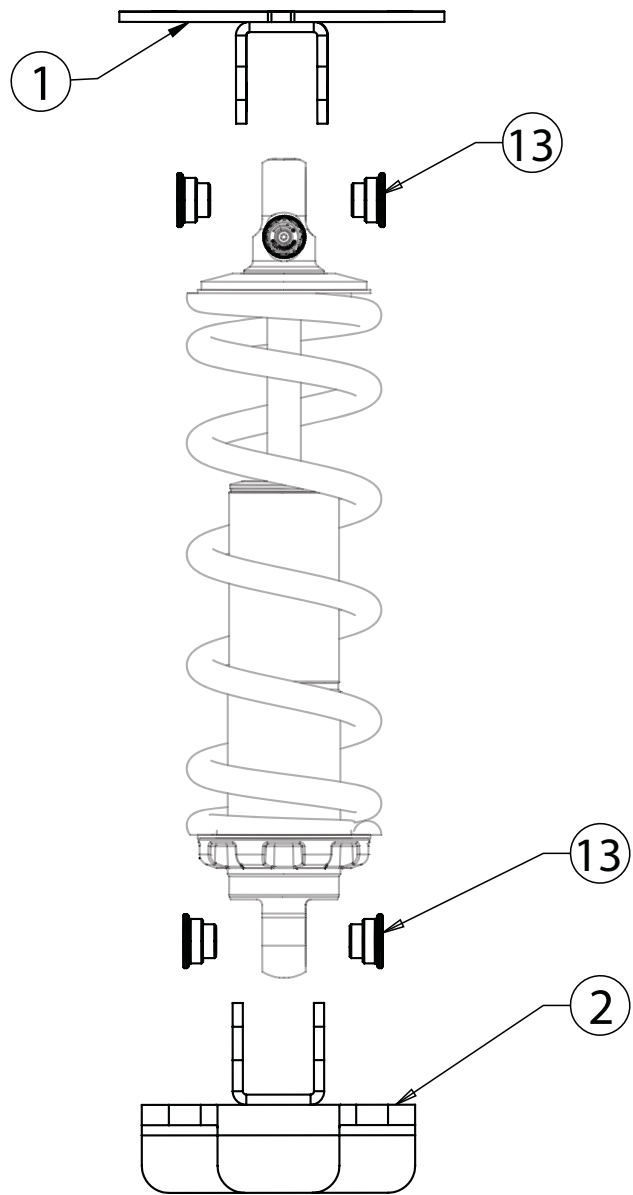

22189864

Rear HQ Series Shocks

Item #	Part #	Description	QTY
1	90001368	Upper CoilOver Mount Assembly	2
2	90001369	Lower CoilOver Mount Assembly	2
3	982-10-804	4.1" Stroke HQ Series Shock	2
4	815-05-022-kit	Shock Eyelet Assembly	2
5	90001994	5/8" ID Bearing (installed in shock eyelet/body)	4
6	90001995	Bearing Snap Ring (installed in shock eyelet/body)	8
7	803-00-199(kit)	Lower Spring Adjuster Nut	2
8	803-00-199(kit)	Adjuster Nut Locking Screw	2
9	803-00-199(kit)	Upper CoilSpring Retaining Plate	2
10	803-00-199(kit)	CoilSpring Plate Retaining Ring	2
11	70010828	Delrin Spring Washer	4
12	59100850	CoilSpring 10" 850lb	2
13	90002043	.500" x .365" Shock Bearing Spacers	8

HARDWARE LIST Kit # 99010130

QTY	Part Number	Description
FRONT UPPER SHOCK MOUNT		
2	99501064	1/2"-13 x 2 3/4" Hex Bolt
2	99502001	1/2"-13 Nylok Nut
2	99503001	1/2" SAE Flat Washer
6	99431023	7/16"-14 x 1 3/4" Hex Bolt
6	99432010	7/16"-14 Nylok Nut
12	99433005	7/16" SAE Flat Washer
FRONT LOWER SHOCK MOUNT		
2	99501064	1/2"-13 x 2 3/4" Hex Bolt
2	99502001	1/2"-13 Nylok Nut
2	99503001	1/2" SAE Flat Washer
4	99311032	5/16"-24 x 2 1/4" Hex Bolt
4	99312001	5/16"-24 Nylok Nut
8	99313001	5/16" SAE Flat Washer

Item #	Part #	Description	QTY
1	90001363	Rear Shackle Frame Mount	2
2	90001364	Rear Shackle	2
3	90002672	Shackle Inner Bushing Sleeve - Installed in shackle	2
4	70012461	Shackle Bushing - Installed in shackle	4
5	90001365	Flip Bracket	2
6	90001366	Clamp Plate	2
7	90001367	Brake Line Tab	1
8	99626004	U-Bolt - 3.375" W x 7.00" L x 5/8"-18	4
9	90002640	Bump Stop	1

QTY	Part Number	Description
BRAKE LINE RELOCATION		
3	99311001	5/16"-18 X 1" Hex Bolt
3	99312003	5/16-18 Nylok Nut
7	99313002	5/16" SAE Flat Washer
1	99081007	M8-1.25 x 20mm Hex Bolt
U-BOLT		
8	99622013	5/8-18 High Nut
8	99623001	5/8" SAE Flat Washer