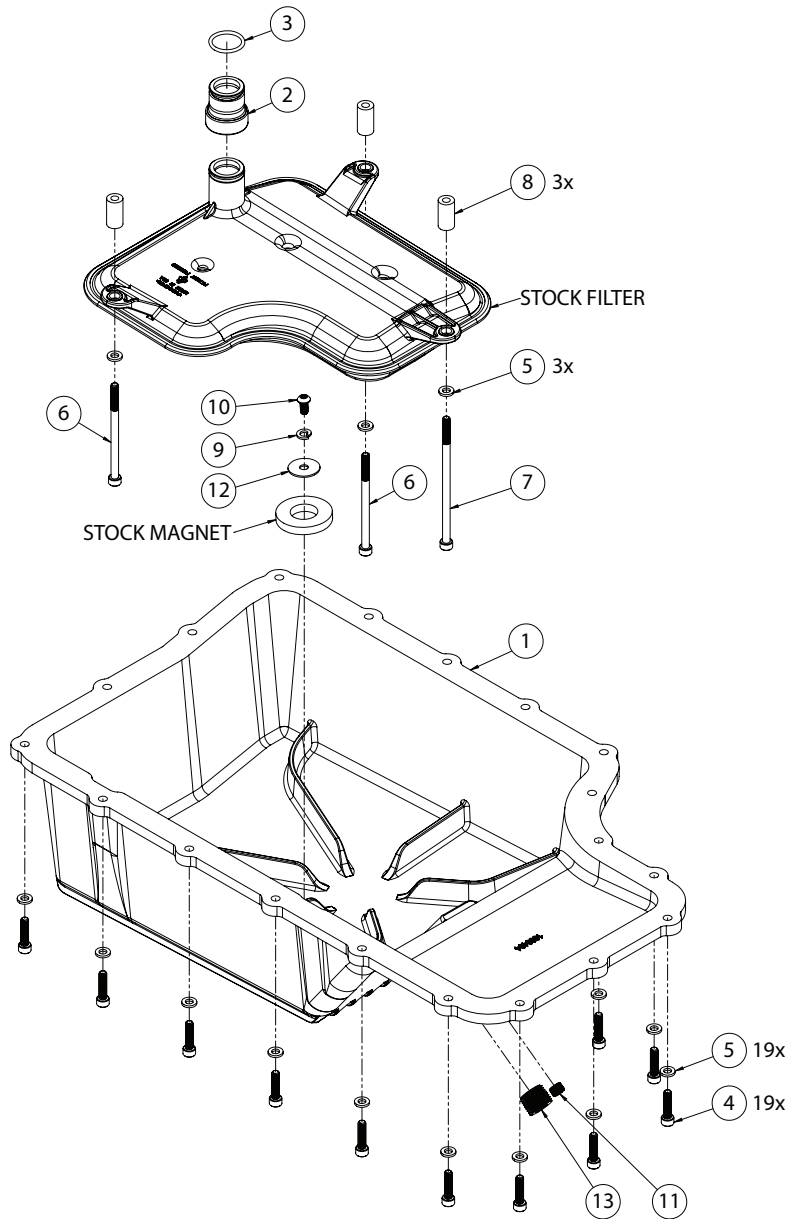

70397 Parts Breakdown

FORD F250/F350

6R140 Transmissions

ITM #	PART #	DESCRIPTION	QTY.
1	1000495/499	Cast Pan	1
2	1400479	Extension	1
3	3401659	O-Ring	1
4	3401664	M6-1 X 25MM Screw	19
5	3401665	6.4MM ID X 12MM Washer	22
6	3401666	M6-1 X 90MM Screw	2

ITM #	PART #	DESCRIPTION	QTY.
7	3401667	M6-1 X 120MM Screw	1
8	3401668	13MM OD X 25MM Spacer	3
9	3401195	M6 Lock Washer	1
10	3401369	M6 X 12MM Screw	1
11	3401485	1/8 Dryseal Plug	1
12	3401488	1/4 Oversized Flat Washer	1
13	3401492	1/2 NPTF Hex Socket Plug	1