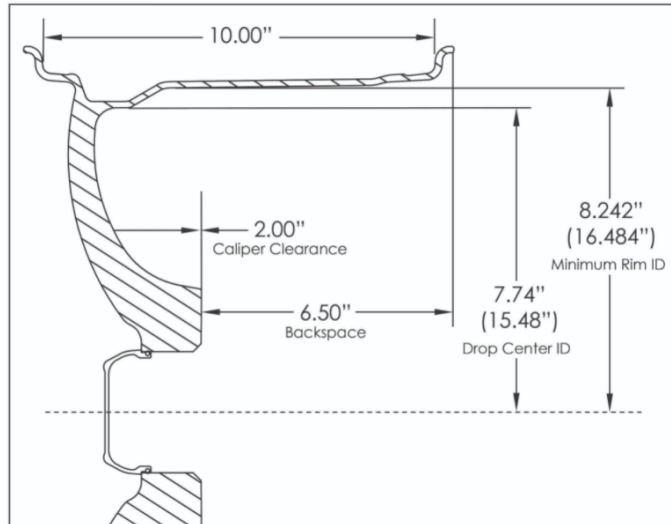

Billet Specialties 17 x 10 Drag Pack Brake Caliper Clearance Measurements

17x10 Drag Pack @ 6.50" Backspace

17x10 Drag Pack @ 6.95" Backspace

17x10 Drag Pack @ 7.50" Backspace