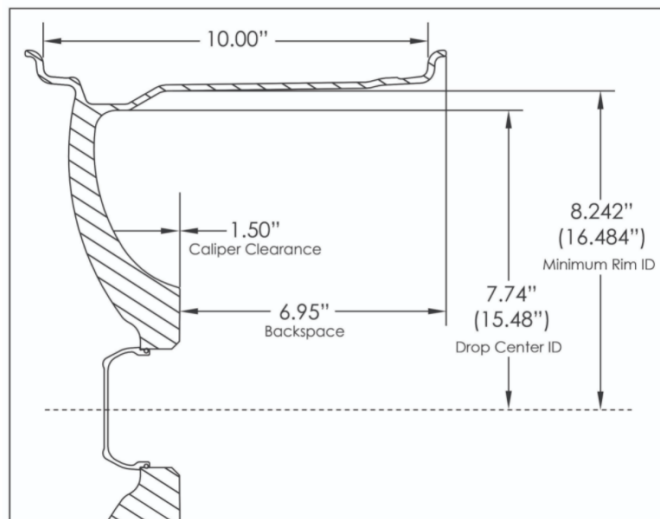

Billet Specialties 17 x 10 Drag Pack Brake Caliper Clearance Measurements

17x10 Drag Pack @ 6.50" Backspace

17x10 Drag Pack @ 6.95" Backspace

17x10 Drag Pack @ 7.50" Backspace