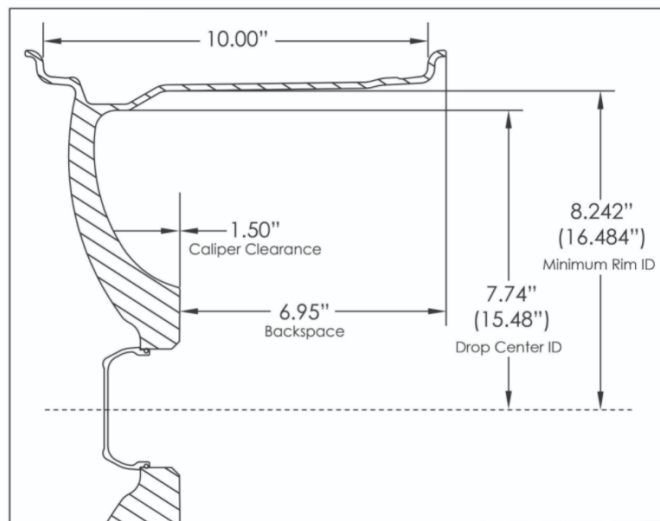

Billet Specialties 17 x 10 Drag Pack Brake Caliper Clearance Measurements

17x10 Drag Pack @ 6.50" Backspace

17x10 Drag Pack @ 6.95" Backspace

17x10 Drag Pack @ 7.50" Backspace